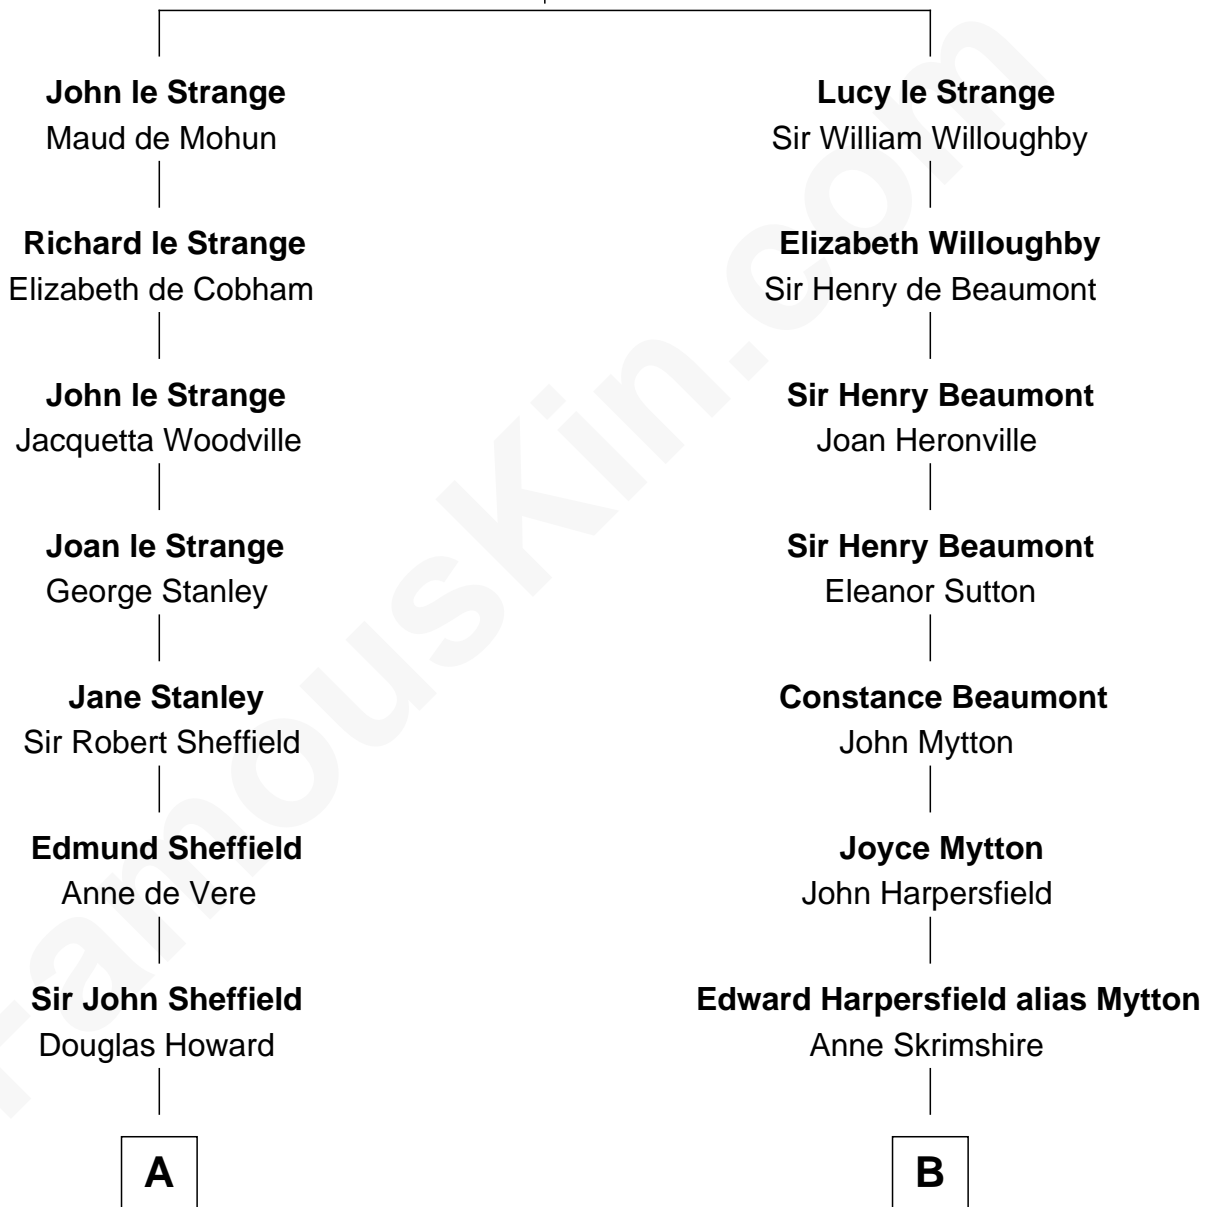

Sir Roger le Strange

Aline Fitzalan