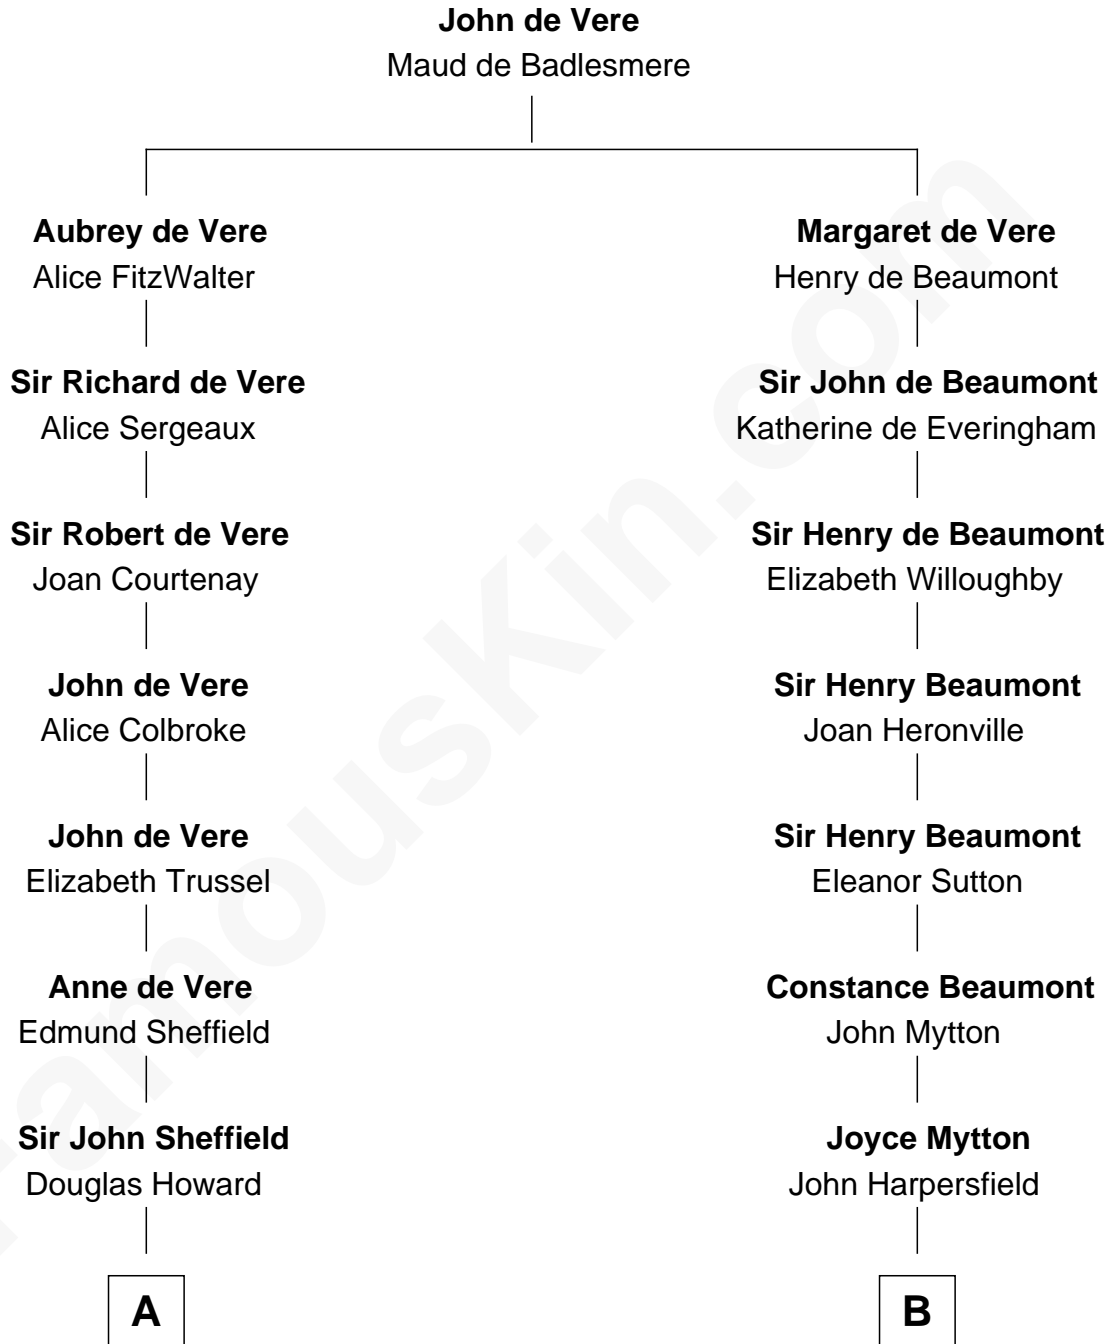

FamousKin.com Relationship Chart of

Ellen DeGeneres

Comedienne and TV Personality

21st cousin of

Gerald Ford

38th U.S. President

C

Joseph C. DeGeneres

Mary Whittemore

Alfred George DeGeneres

Julia E. Billiu

Elliot Everett DeGeneres

Ruth Elodie Martin

Elliot Everett DeGeneres

Betty Jane Pfeffer

Ellen DeGeneres

Dorothy Ayer Gardner

Leslie Lynch King

Gerald Ford

38th U.S. President