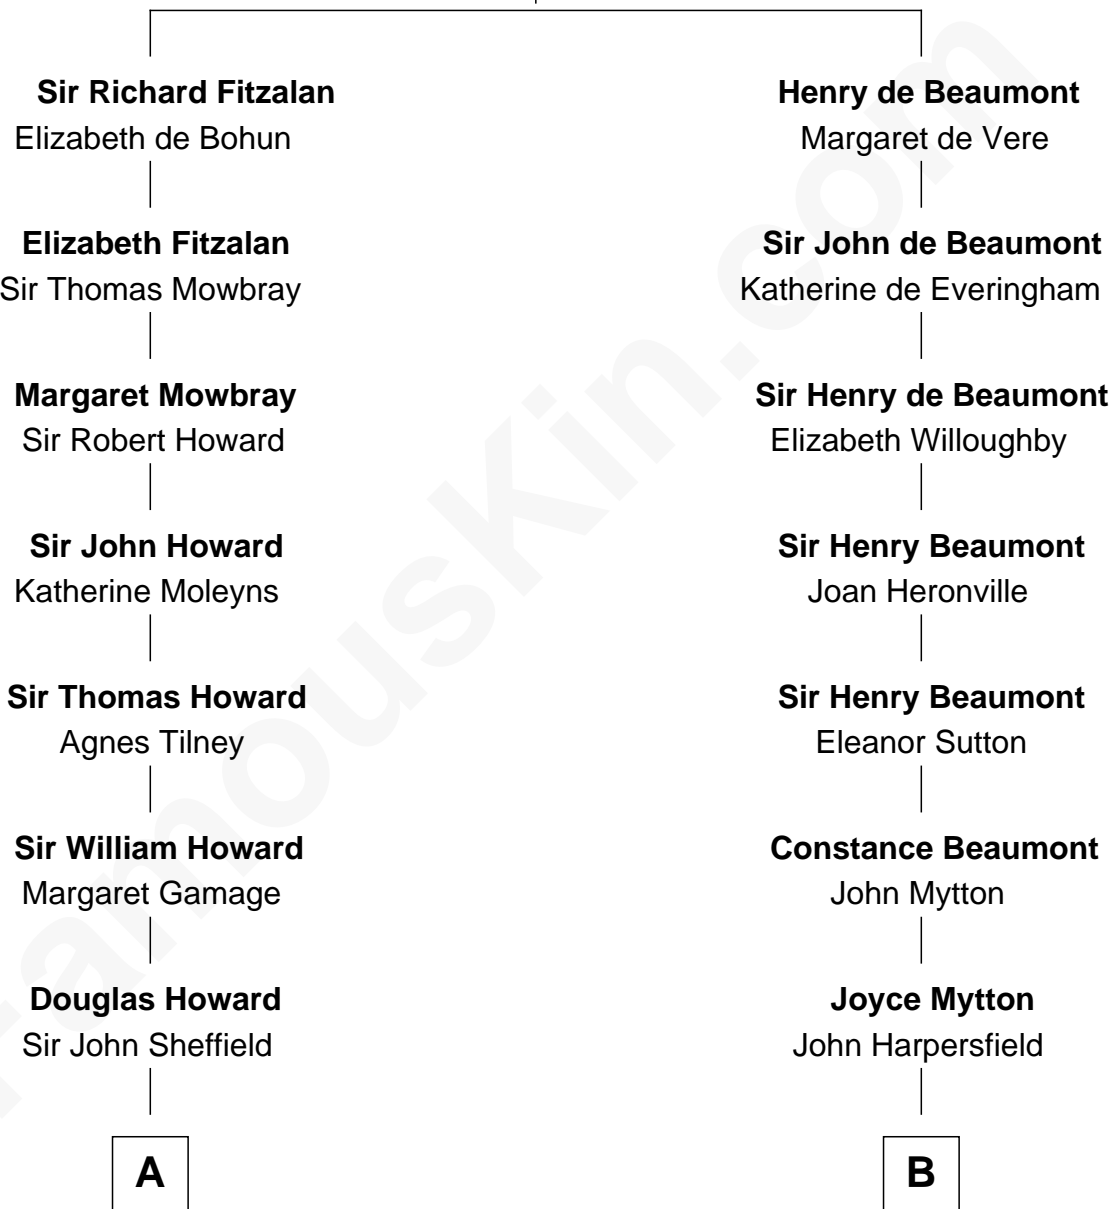

Eleanor Plantagenet

*with husband
Richard Fitzalan*

*with husband
Sir John de Beaumont*