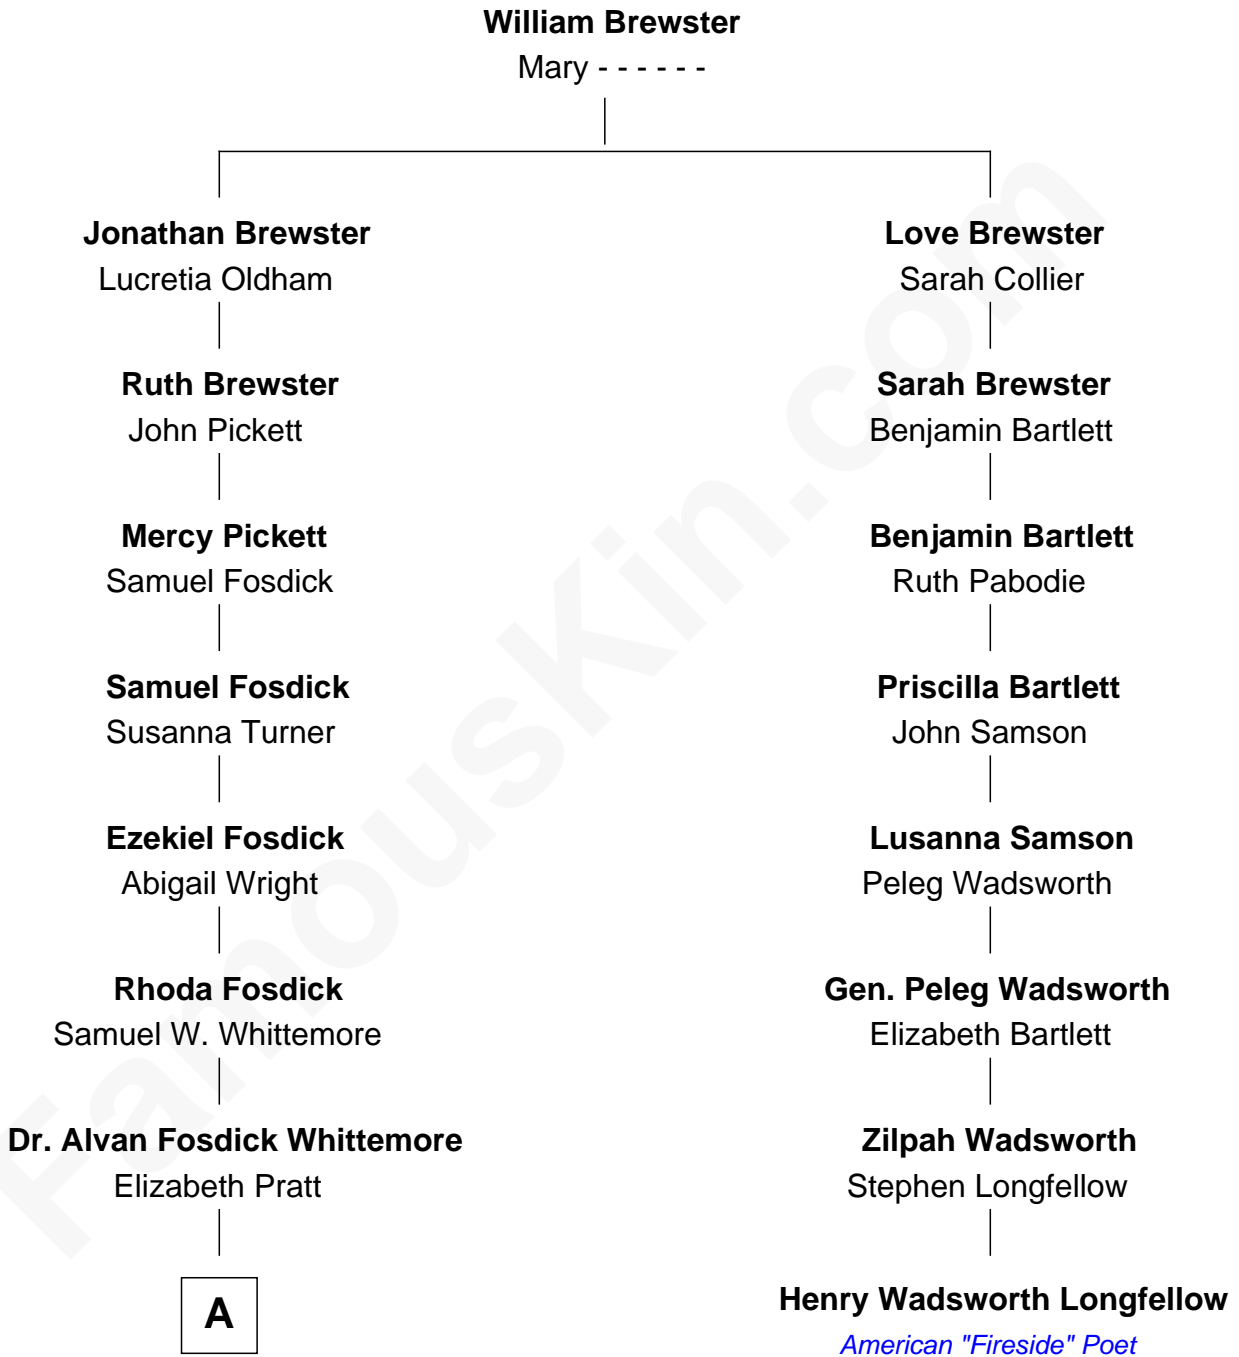

# FamousKin.com Relationship Chart of

**Ellen DeGeneres**

*Comedienne and TV Personality*

7th cousin 5 times removed of

**Henry Wadsworth Longfellow**

*American "Fireside" Poet*

**A**

**George Whitemore**  
Cordelia Jenkins Dozer

**Mary Whitemore**  
Joseph C. DeGeneres

**Alfred George DeGeneres**  
Julia E. Billiu

**Elliot Everett DeGeneres**  
Ruth Elodie Martin

**Elliot Everett DeGeneres**  
Betty Jane Pfeffer

**Ellen DeGeneres**  
*Comedienne and TV Personality*