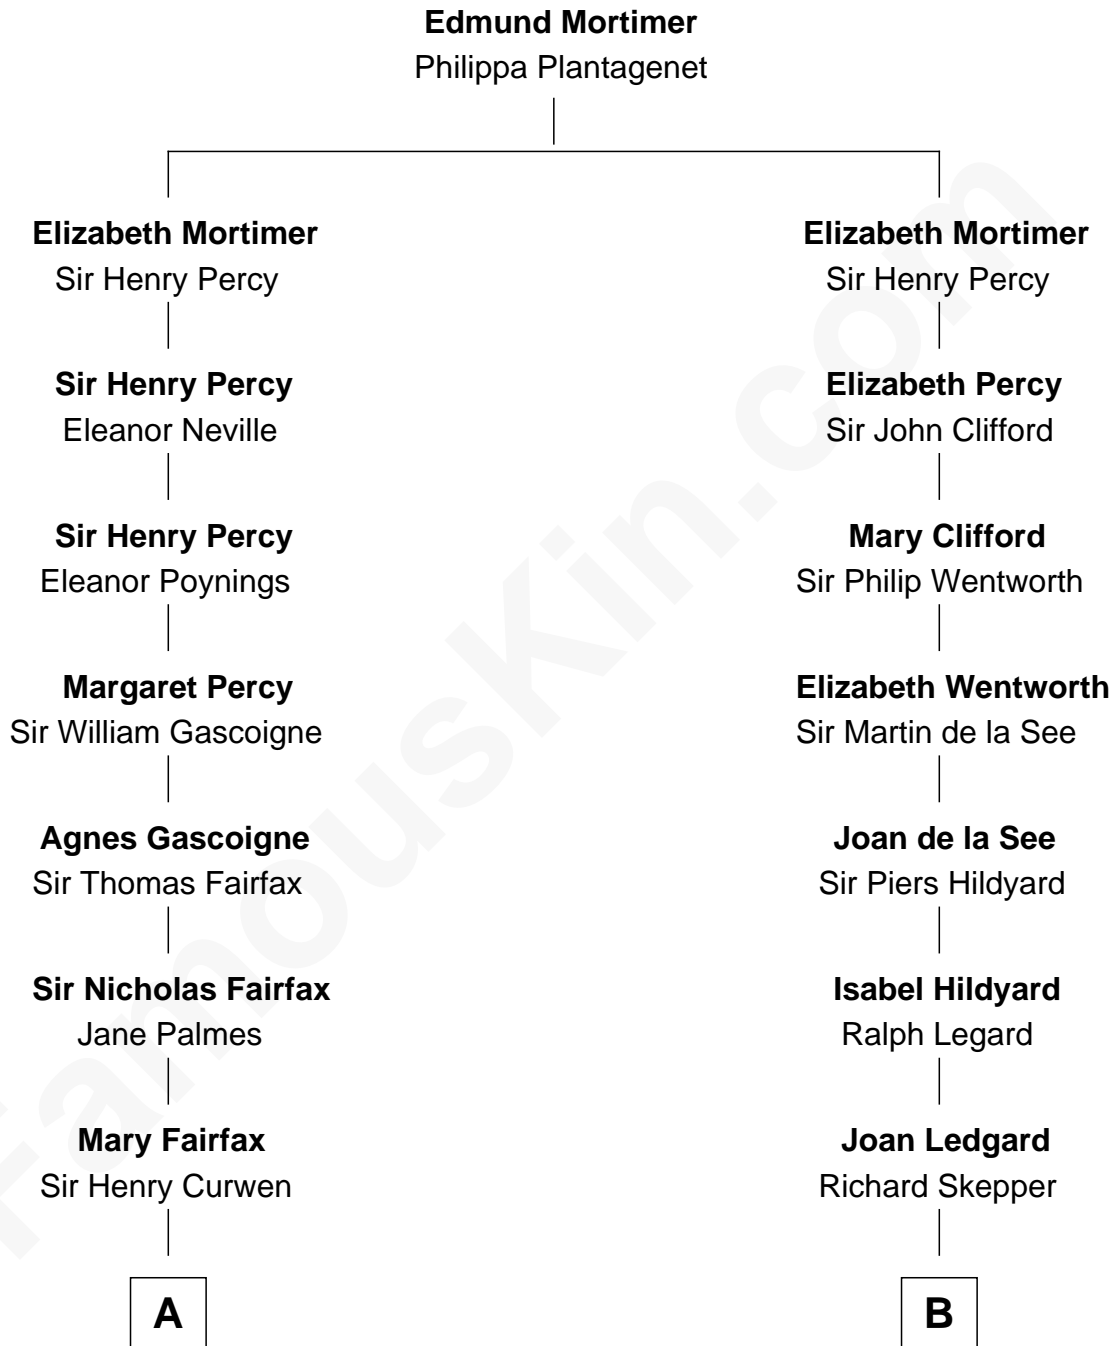

FamousKin.com

Relationship Chart of

Ellen DeGeneres

Comedienne and TV Personality

20th cousin 1 time removed of

Meghan Markle

Duchess of Sussex, TV Actress