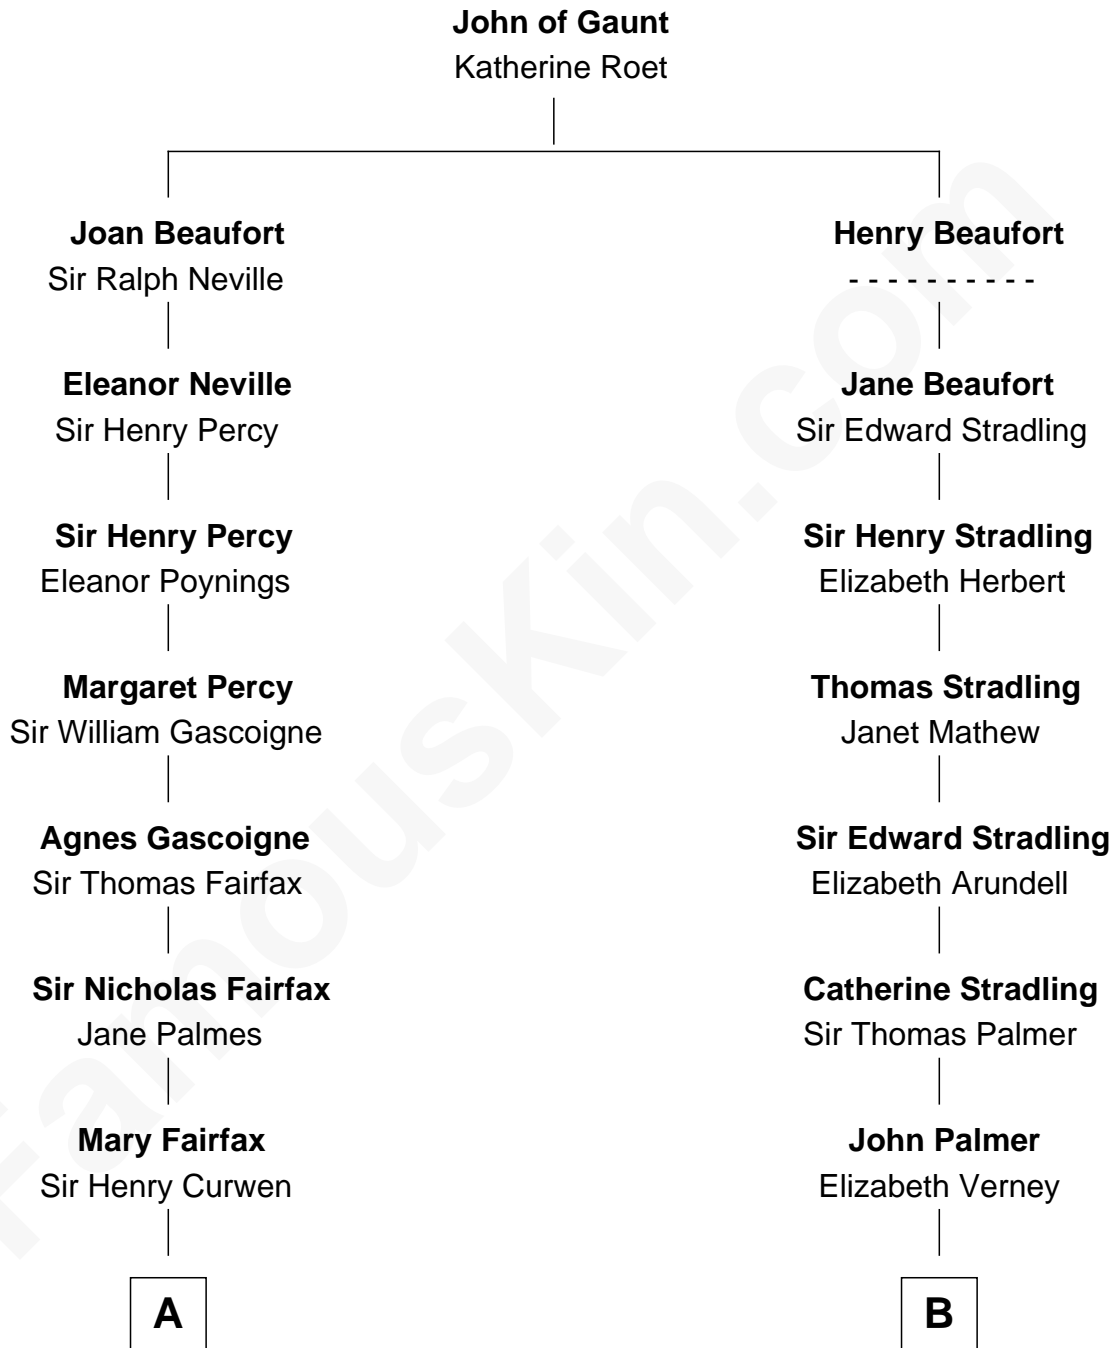

## Relationship Chart of

### Ellen DeGeneres

Comedienne and TV Personality

18th cousin 3 times removed of

**Harper Lee**

Author of *To Kill a Mockingbird*

**C**

**Joseph C. DeGeneres**

Mary Whittemore