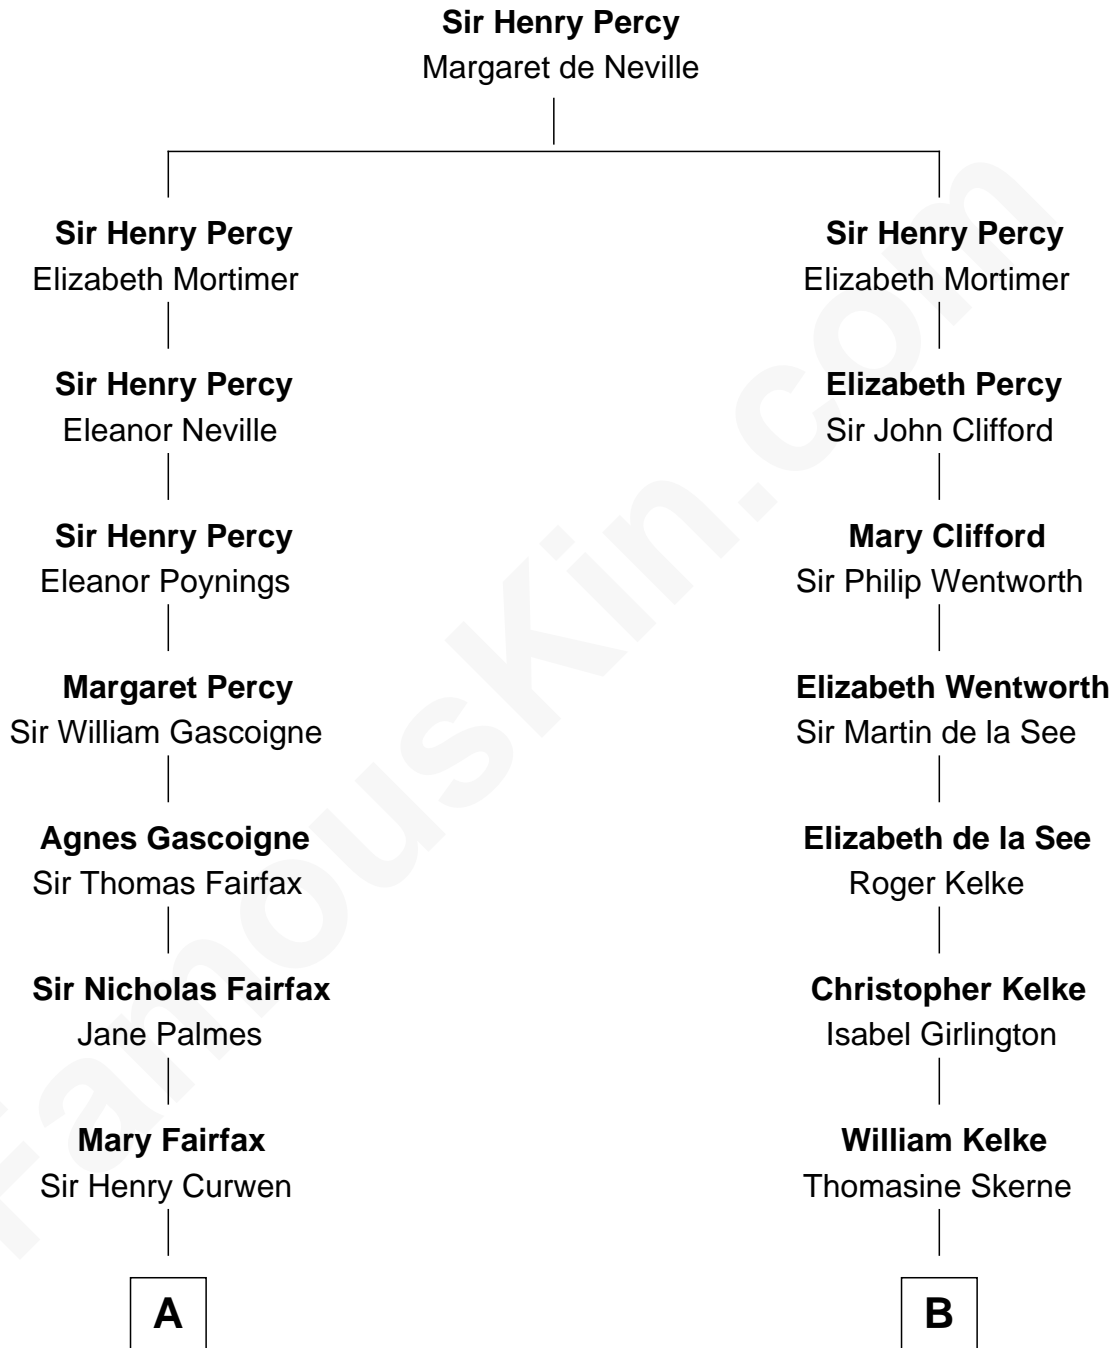

## Relationship Chart of

### Ellen DeGeneres

Comedienne and TV Personality

18th cousin 3 times removed of

**Harper Lee**

Author of *To Kill a Mockingbird*

**C**

**Joseph C. DeGeneres**

Mary Whittemore