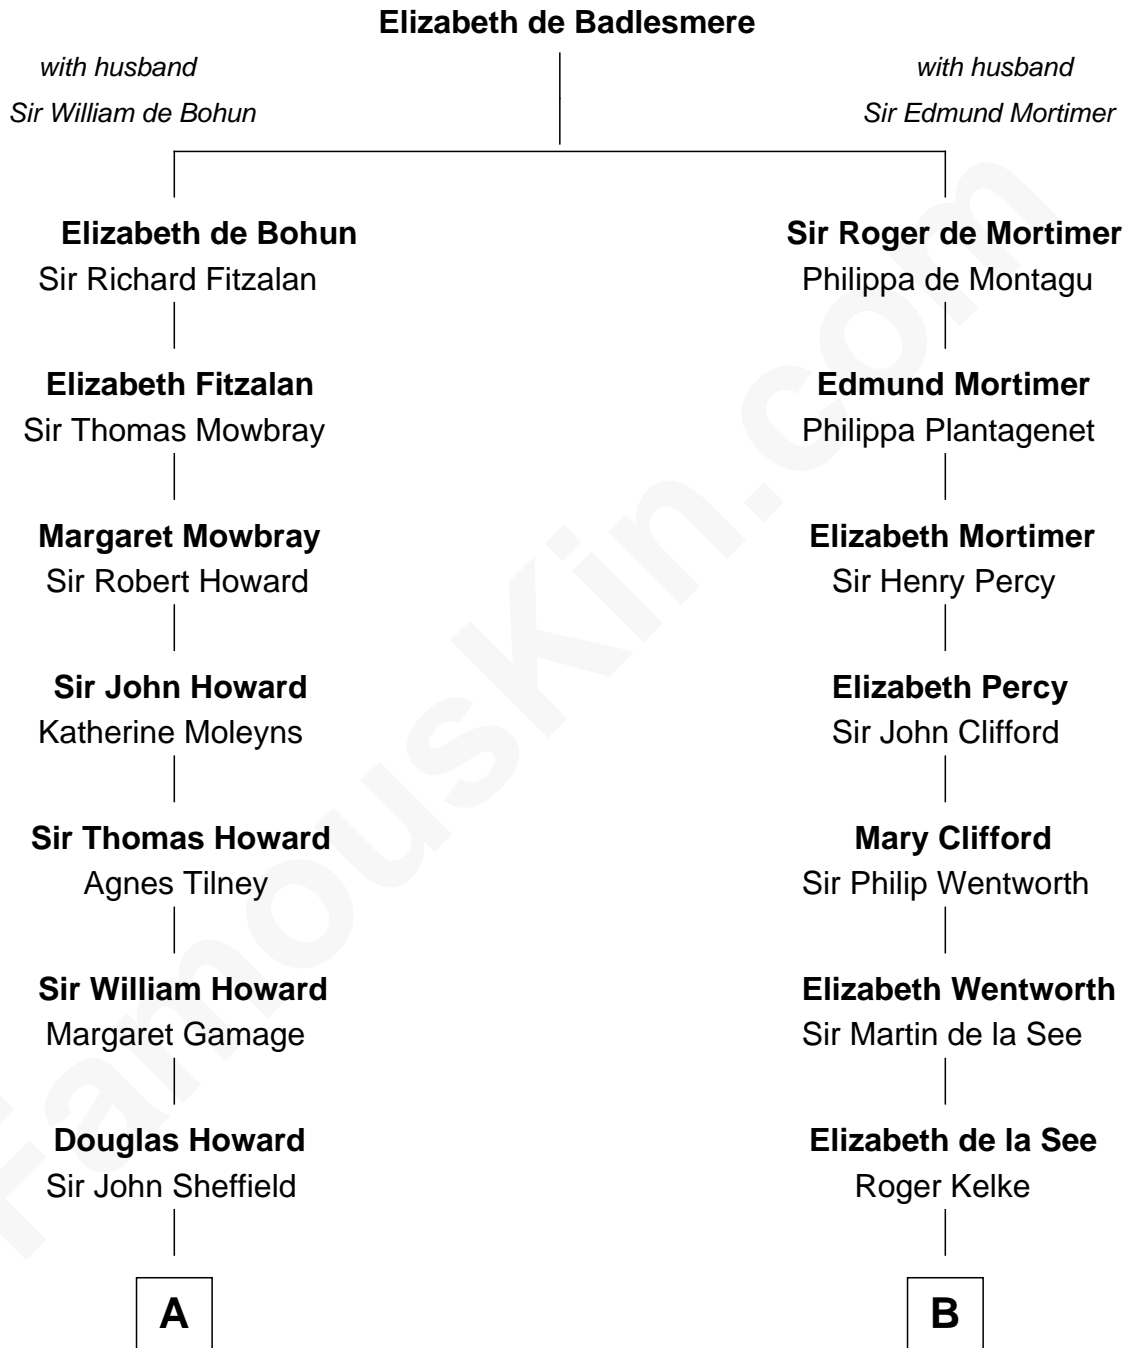

## Relationship Chart of

### Ellen DeGeneres

Comedienne and TV Personality

20th cousin 1 time removed of

**Harper Lee**

Author of *To Kill a Mockingbird*

**C**

**Joseph C. DeGeneres**

Mary Whittemore