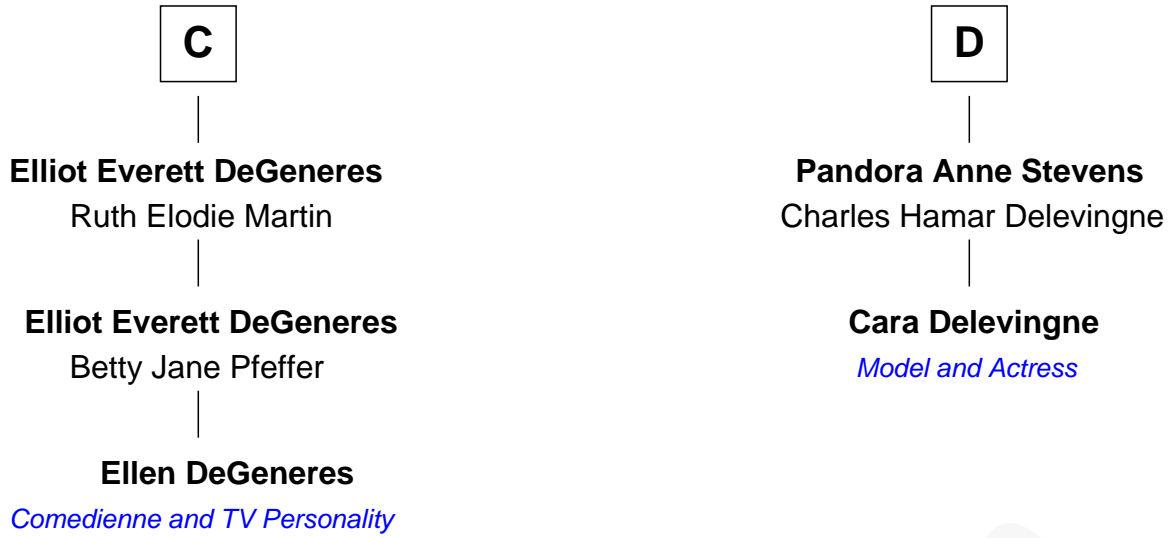

# FamousKin.com Relationship Chart of

**Ellen DeGeneres**

*Comedienne and TV Personality*

18th cousin 1 time removed of

**Cara Delevingne**

*Fashion Model and Movie Actress*

**Sir Henry Percy**  
Eleanor Neville

**Sir Philip Fairfax**  
Frances Sheffield

**A**

**Katherine Percy**  
Sir Edmund Grey

**George Grey**  
Catherine Herbert

**Anne Grey**  
Sir John Hussey

**Anne Hussey**  
Sir Humphrey Browne

**Christian Browne**  
Sir John Tufton

**Sir Nicholas Tufton**  
Frances Cecil

**Mary Tufton**  
Sir Edward Bishopp

**B**

FamousKin.com