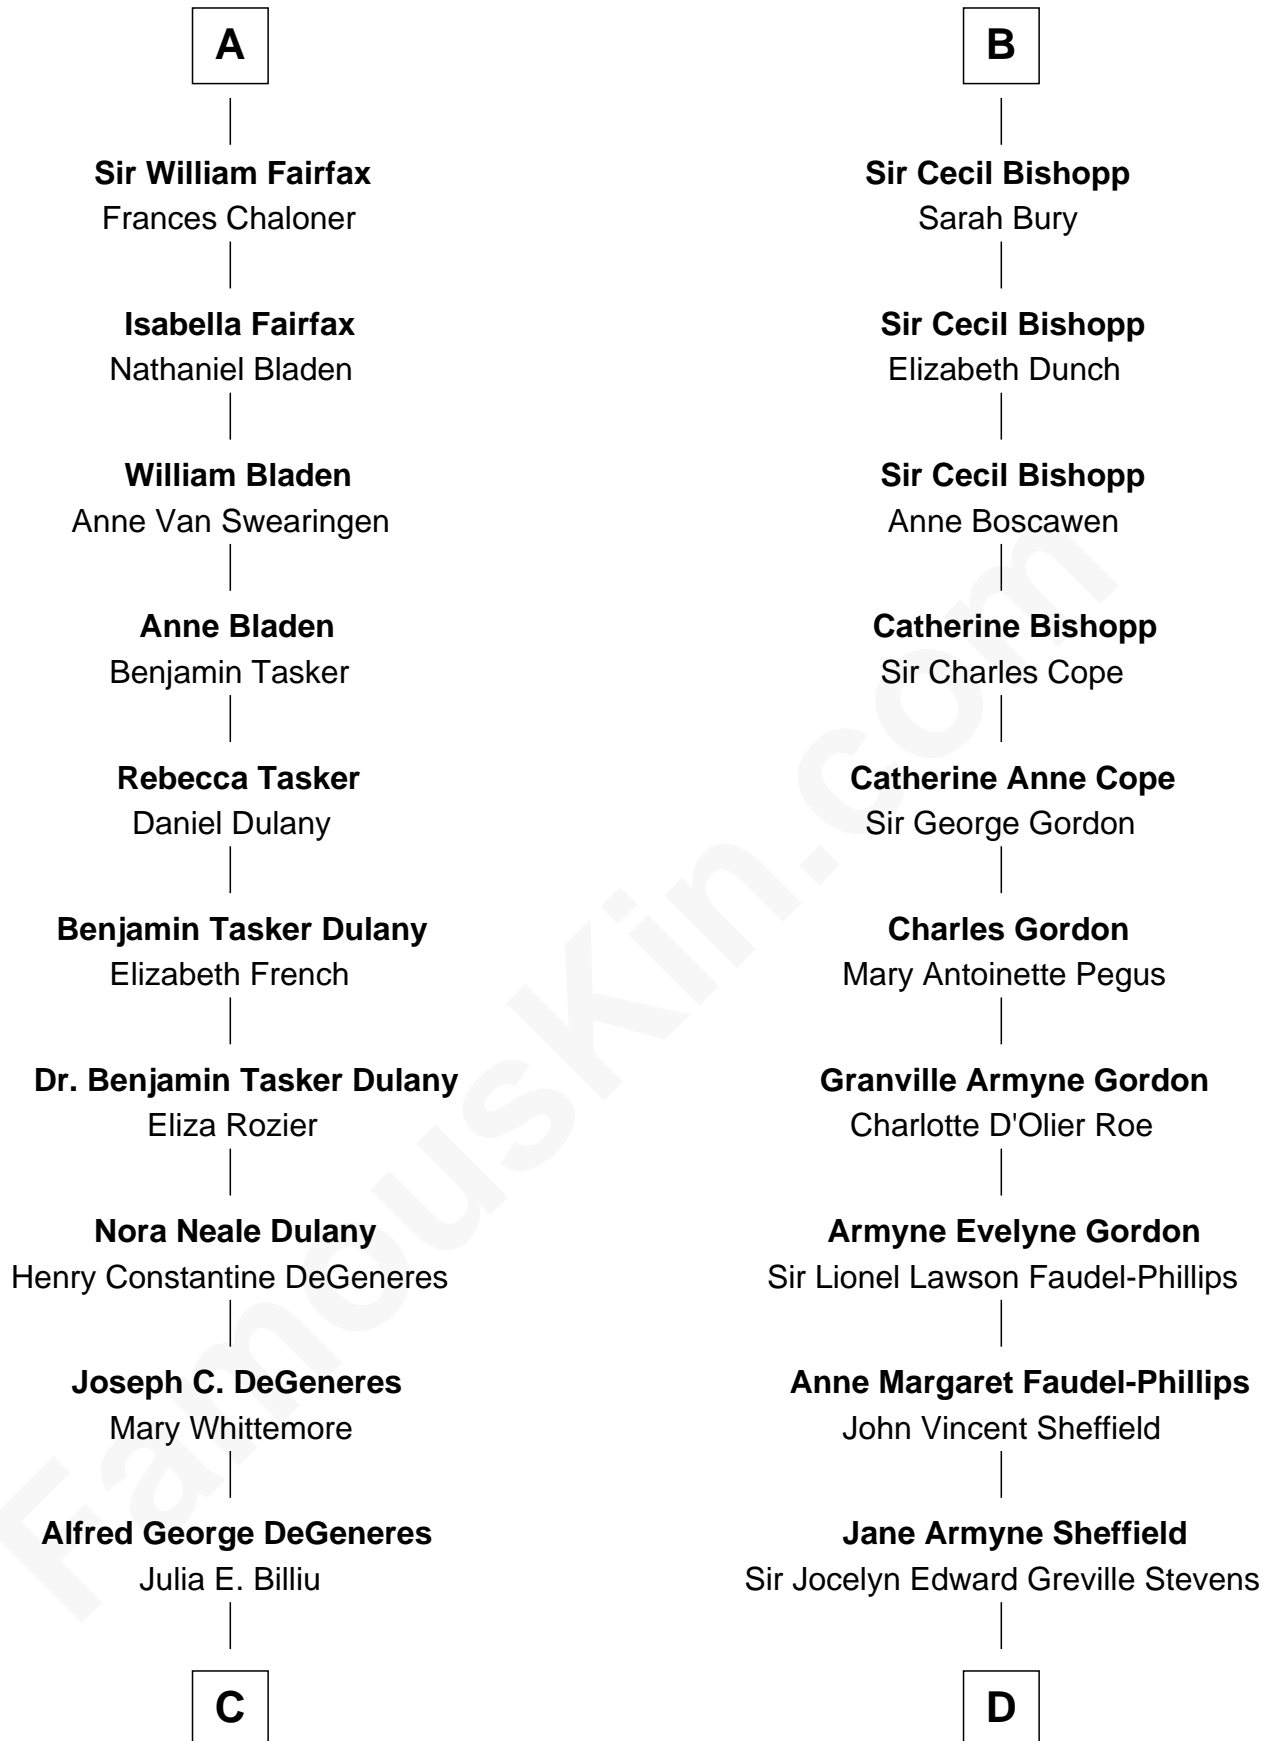

# FamousKin.com Relationship Chart of

**Ellen DeGeneres**

*Comedienne and TV Personality*

18th cousin 1 time removed of

**Cara Delevingne**

*Fashion Model and Movie Actress*

**Sir Henry Percy**  
Eleanor Neville

**Sir Henry Percy**  
Eleanor Poynings

**Margaret Percy**  
Sir William Gascoigne

**Agnes Gascoigne**  
Sir Thomas Fairfax

**Sir Nicholas Fairfax**  
Jane Palmes

**Mary Fairfax**  
Sir Henry Curwen

**Mabel Curwen**  
Sir William Fairfax

**Sir Philip Fairfax**  
Frances Sheffield

**A**

**Katherine Percy**  
Sir Edmund Grey

**George Grey**  
Catherine Herbert

**Anne Grey**  
Sir John Hussey

**Anne Hussey**  
Sir Humphrey Browne

**Christian Browne**  
Sir John Tufton

**Sir Nicholas Tufton**  
Frances Cecil

**Mary Tufton**  
Sir Edward Bishopp

**B**

FamousKin.com