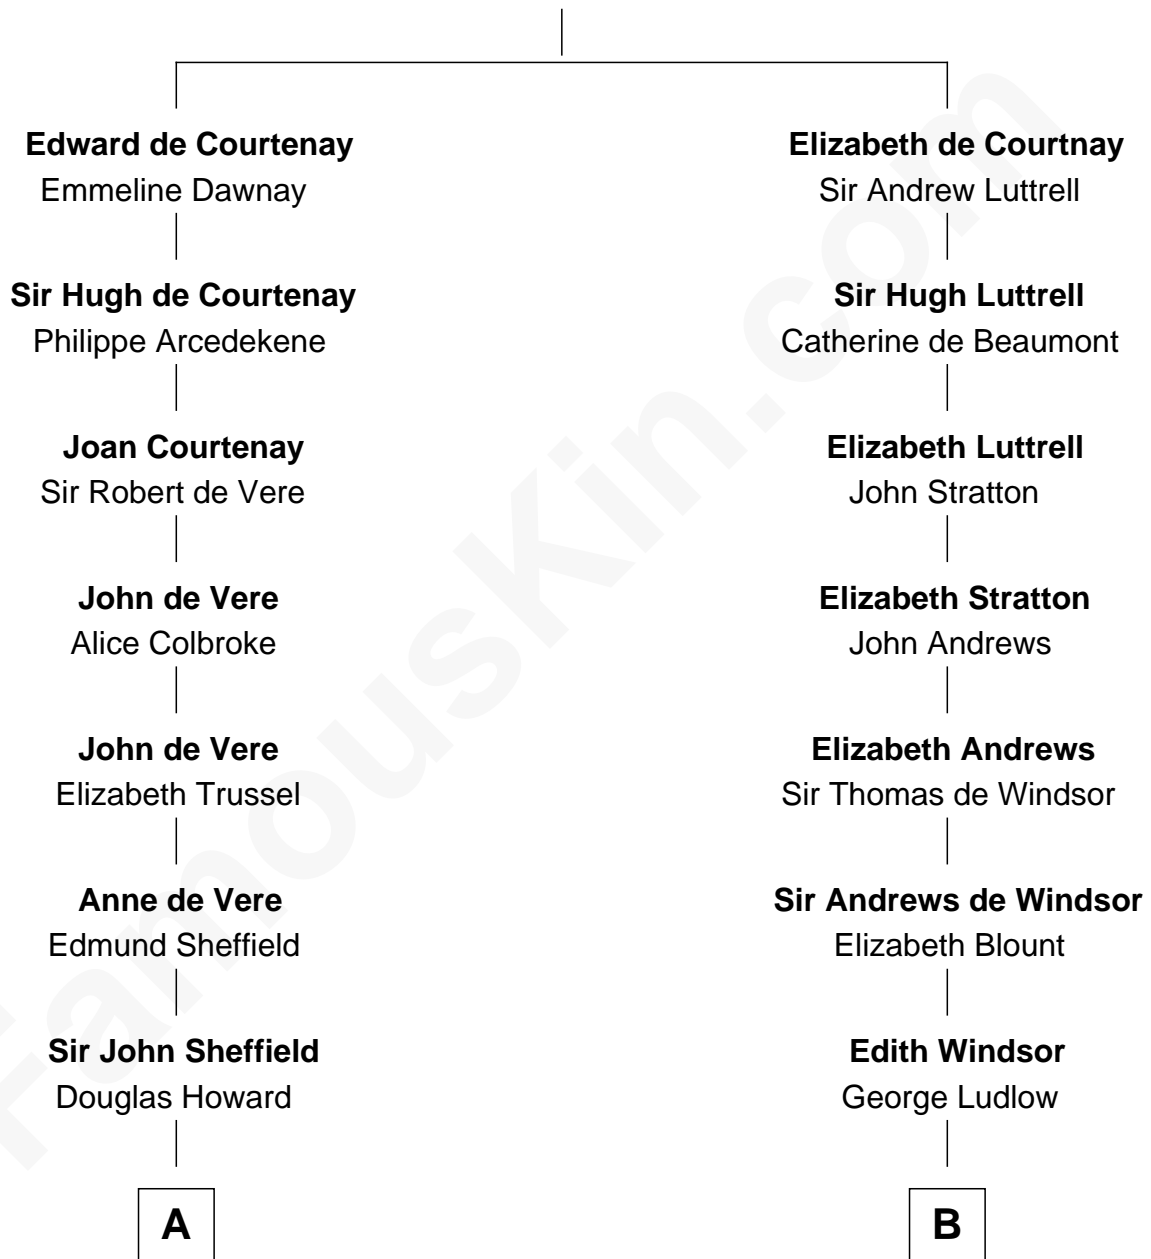

# FamousKin.com Relationship Chart of

**Ellen DeGeneres**

*Comedienne and TV Personality*

17th cousin 4 times removed of

**Eleanor Roosevelt**

*First Lady of President Franklin D. Roosevelt*

**Sir Hugh de Courtnay**

Margaret de Bohun

**C**

—  
**Joseph C. DeGeneres**

Mary Whittemore

—  
**Alfred George DeGeneres**

Julia E. Billiu

—  
**Elliot Everett DeGeneres**

Ruth Elodie Martin