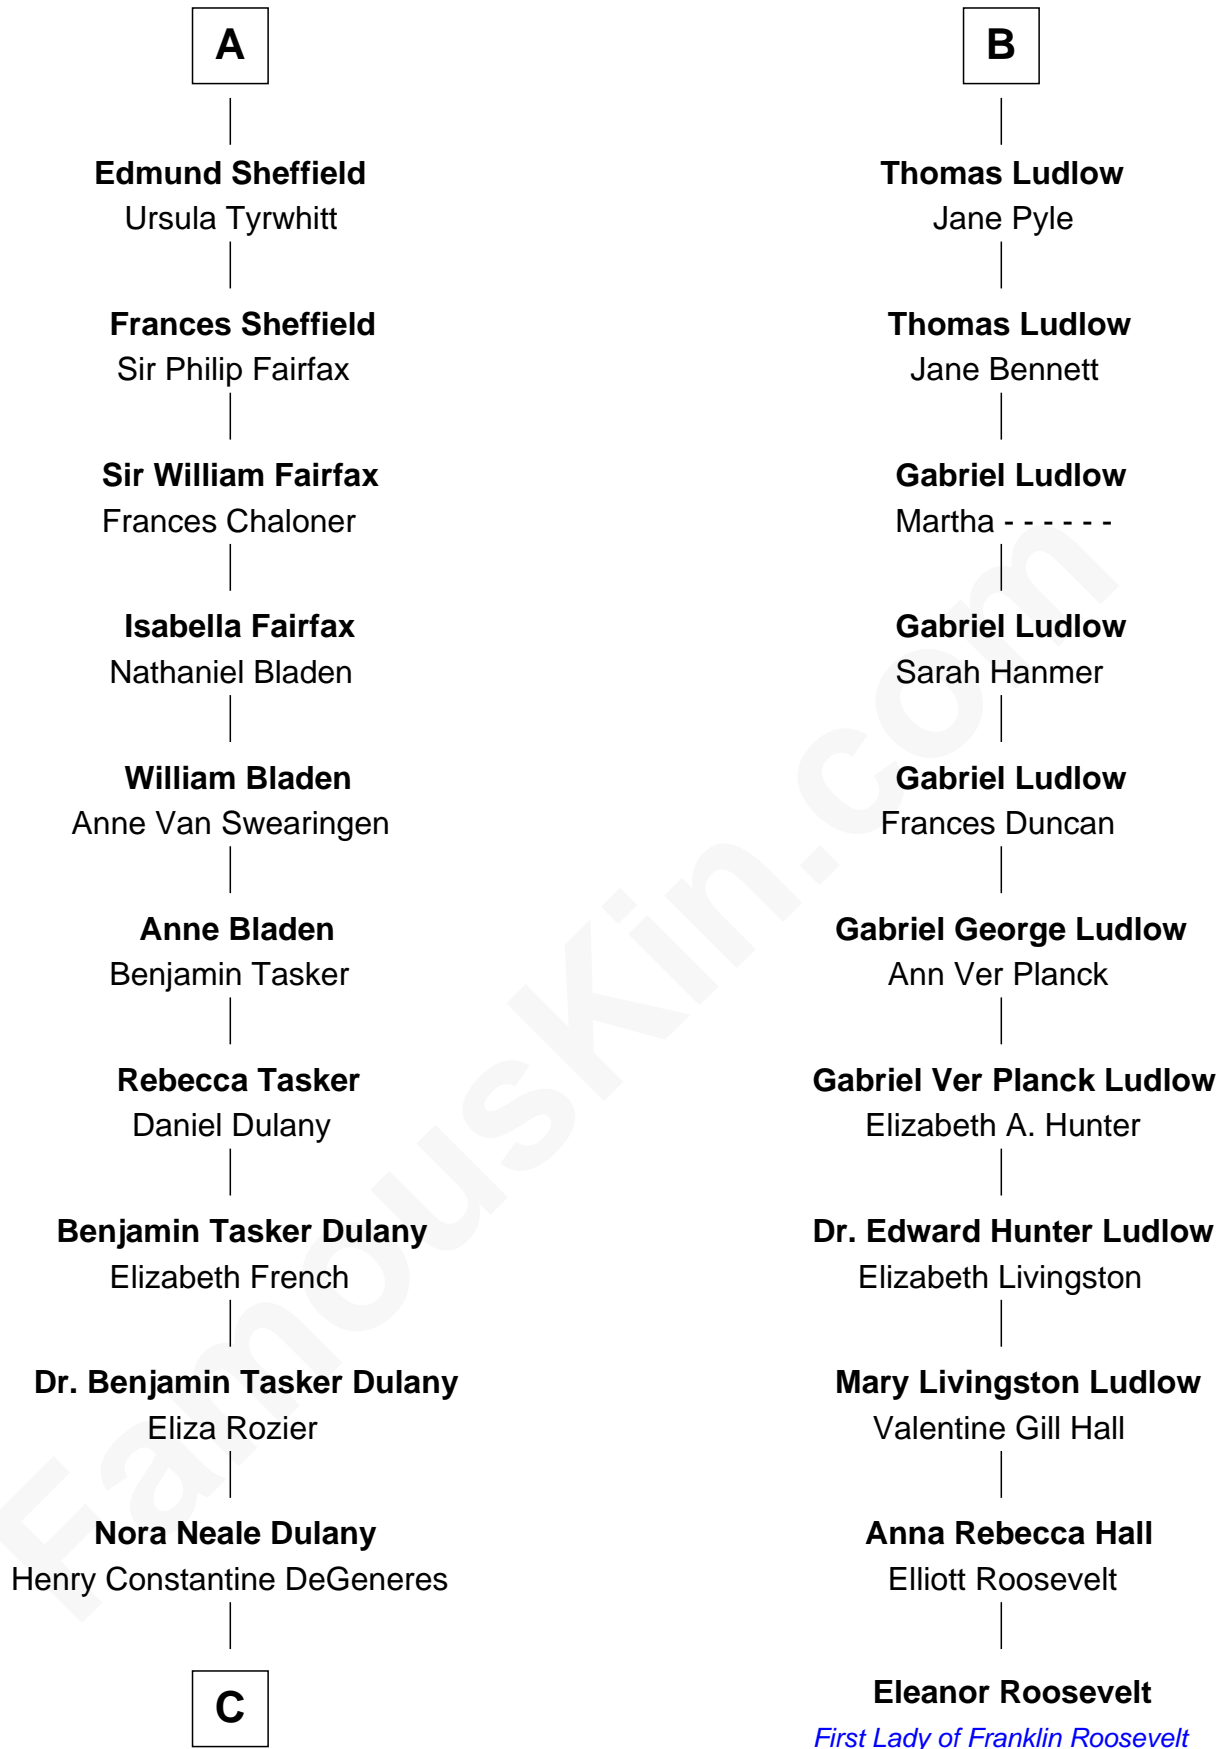

# FamousKin.com Relationship Chart of

**Ellen DeGeneres**

*Comedienne and TV Personality*

17th cousin 4 times removed of

**Eleanor Roosevelt**

*First Lady of President Franklin D. Roosevelt*

**Sir Hugh de Courtnay**

Margaret de Bohun

**C**

—  
**Joseph C. DeGeneres**

Mary Whittemore

—  
**Alfred George DeGeneres**

Julia E. Billiu

—  
**Elliot Everett DeGeneres**

Ruth Elodie Martin