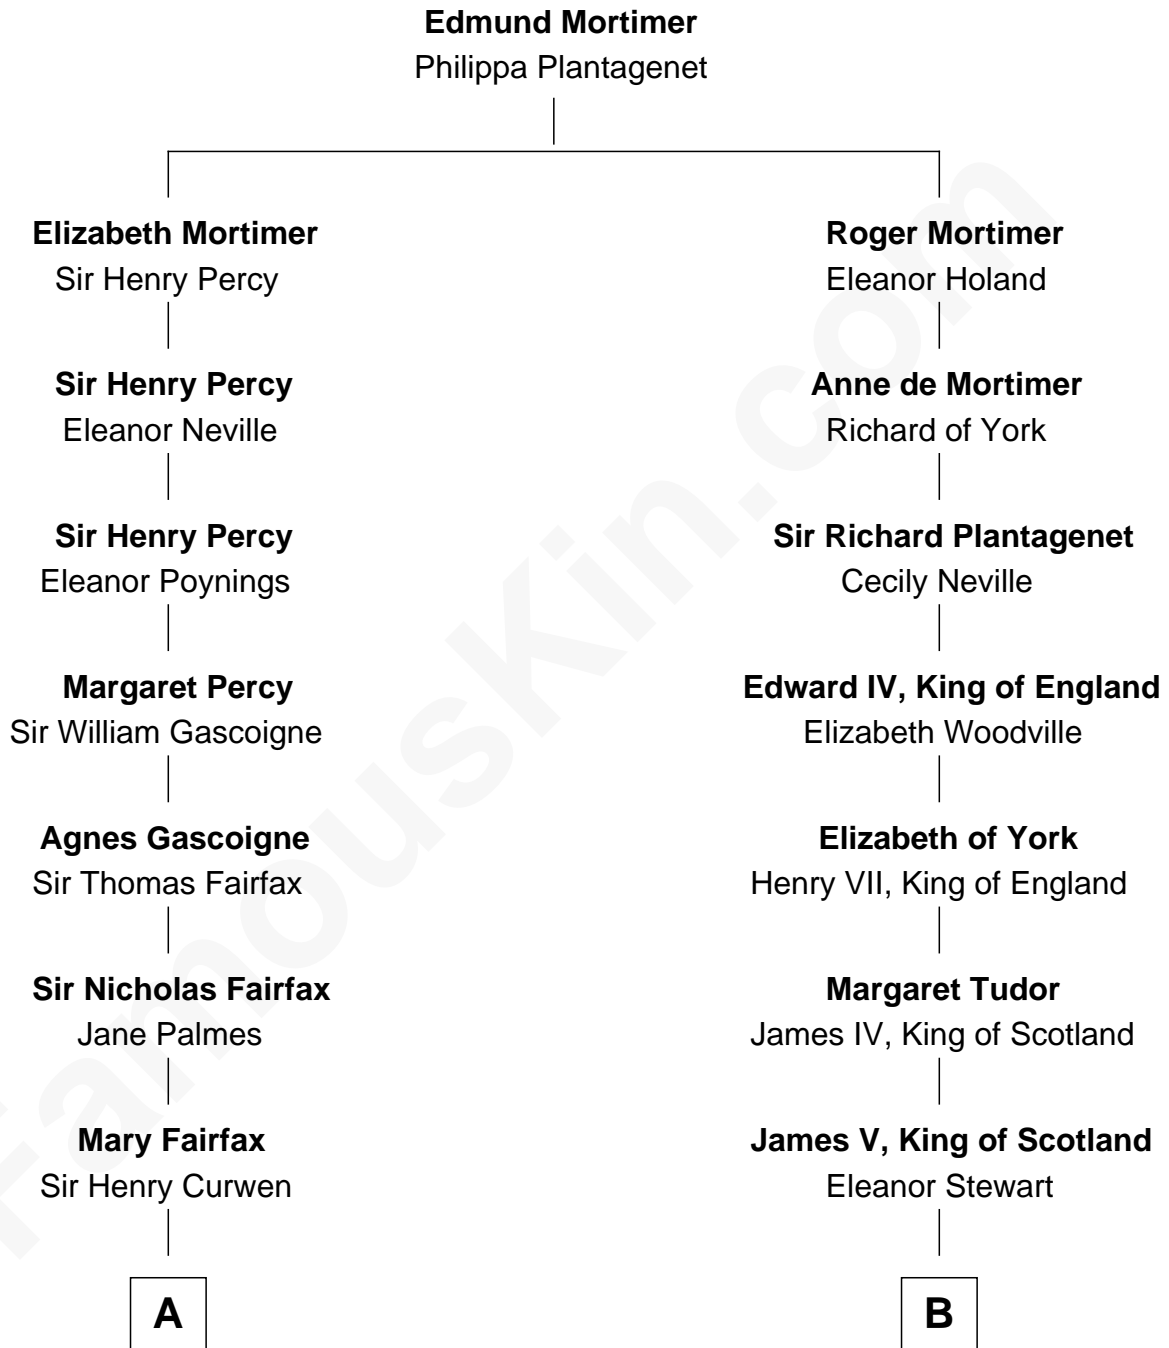

FamousKin.com Relationship Chart of

Ellen DeGeneres

Comedienne and TV Personality

19th cousin 2 times removed of

Eleanor Roosevelt

First Lady of President Franklin D. Roosevelt

C

Joseph C. DeGeneres

Mary Whittemore

Alfred George DeGeneres

Julia E. Billiu

Elliot Everett DeGeneres

Ruth Elodie Martin

Elliot Everett DeGeneres

Betty Jane Pfeffer

Ellen DeGeneres

Comedienne and TV Personality

D

Mary Livingston Ludlow

Valentine Gill Hall

Anna Rebecca Hall

Elliott Roosevelt

Eleanor Roosevelt

First Lady of Franklin Roosevelt