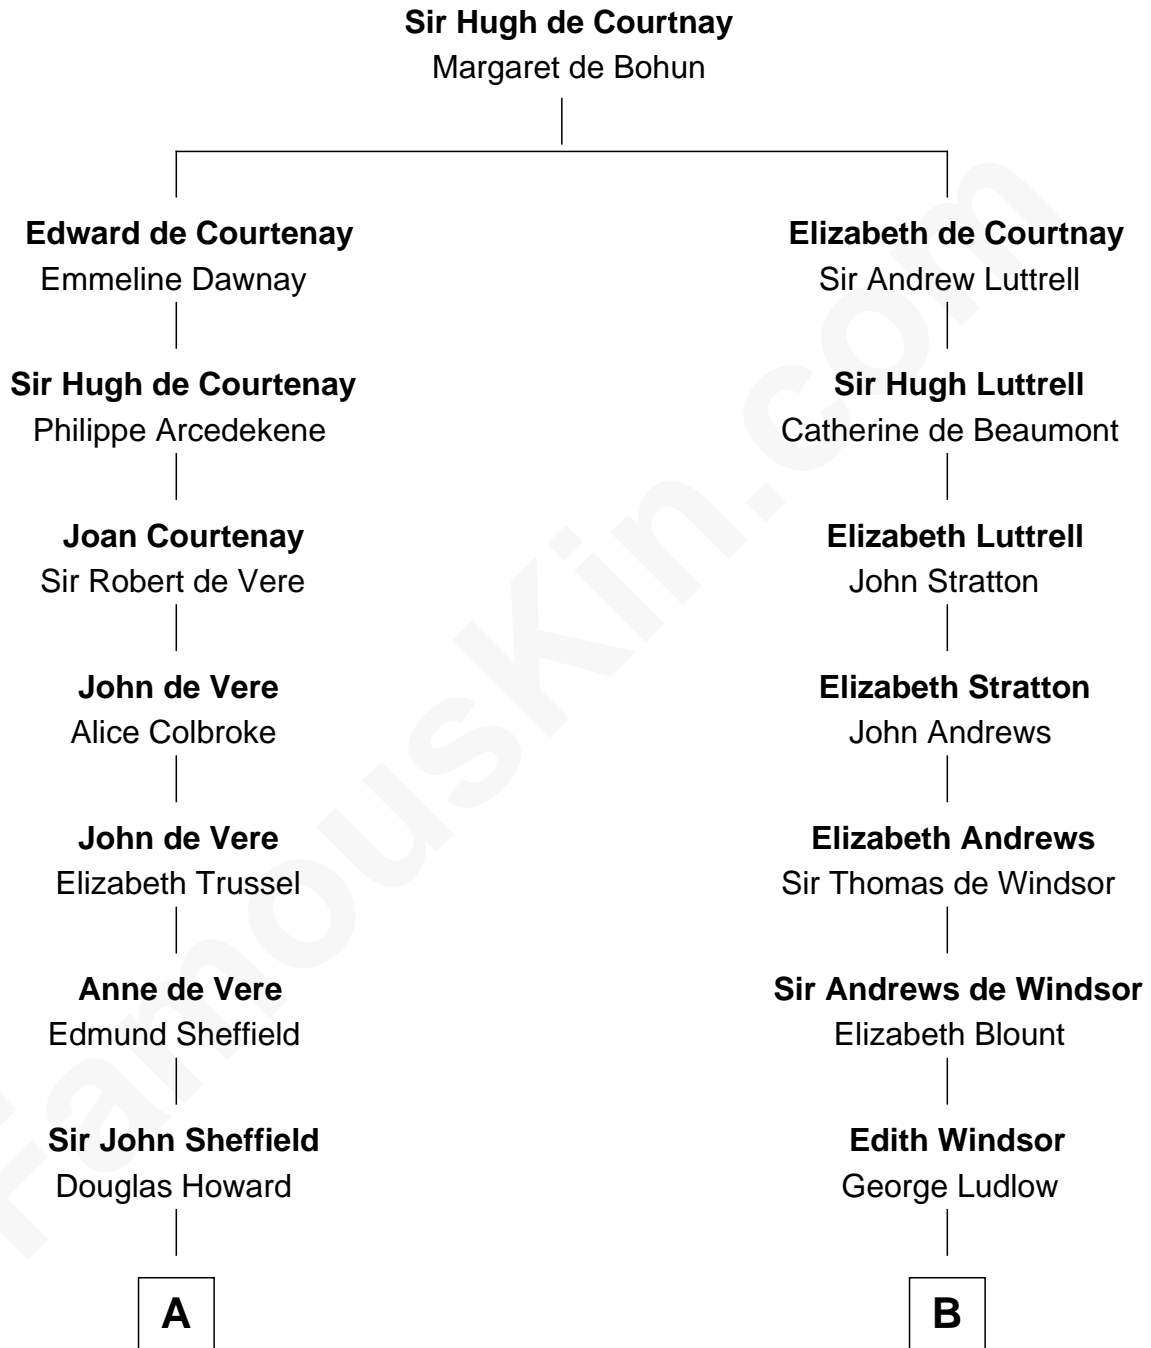

FamousKin.com

Relationship Chart of

Ellen DeGeneres

Comedienne and TV Personality

12th cousin 9 times removed of

Carter Braxton

Signer of the Declaration of Independence

C

—
Joseph C. DeGeneres

Mary Whittemore

—
Alfred George DeGeneres

Julia E. Billiu

—
Elliot Everett DeGeneres

Ruth Elodie Martin

—
Elliot Everett DeGeneres

Betty Jane Pfeffer