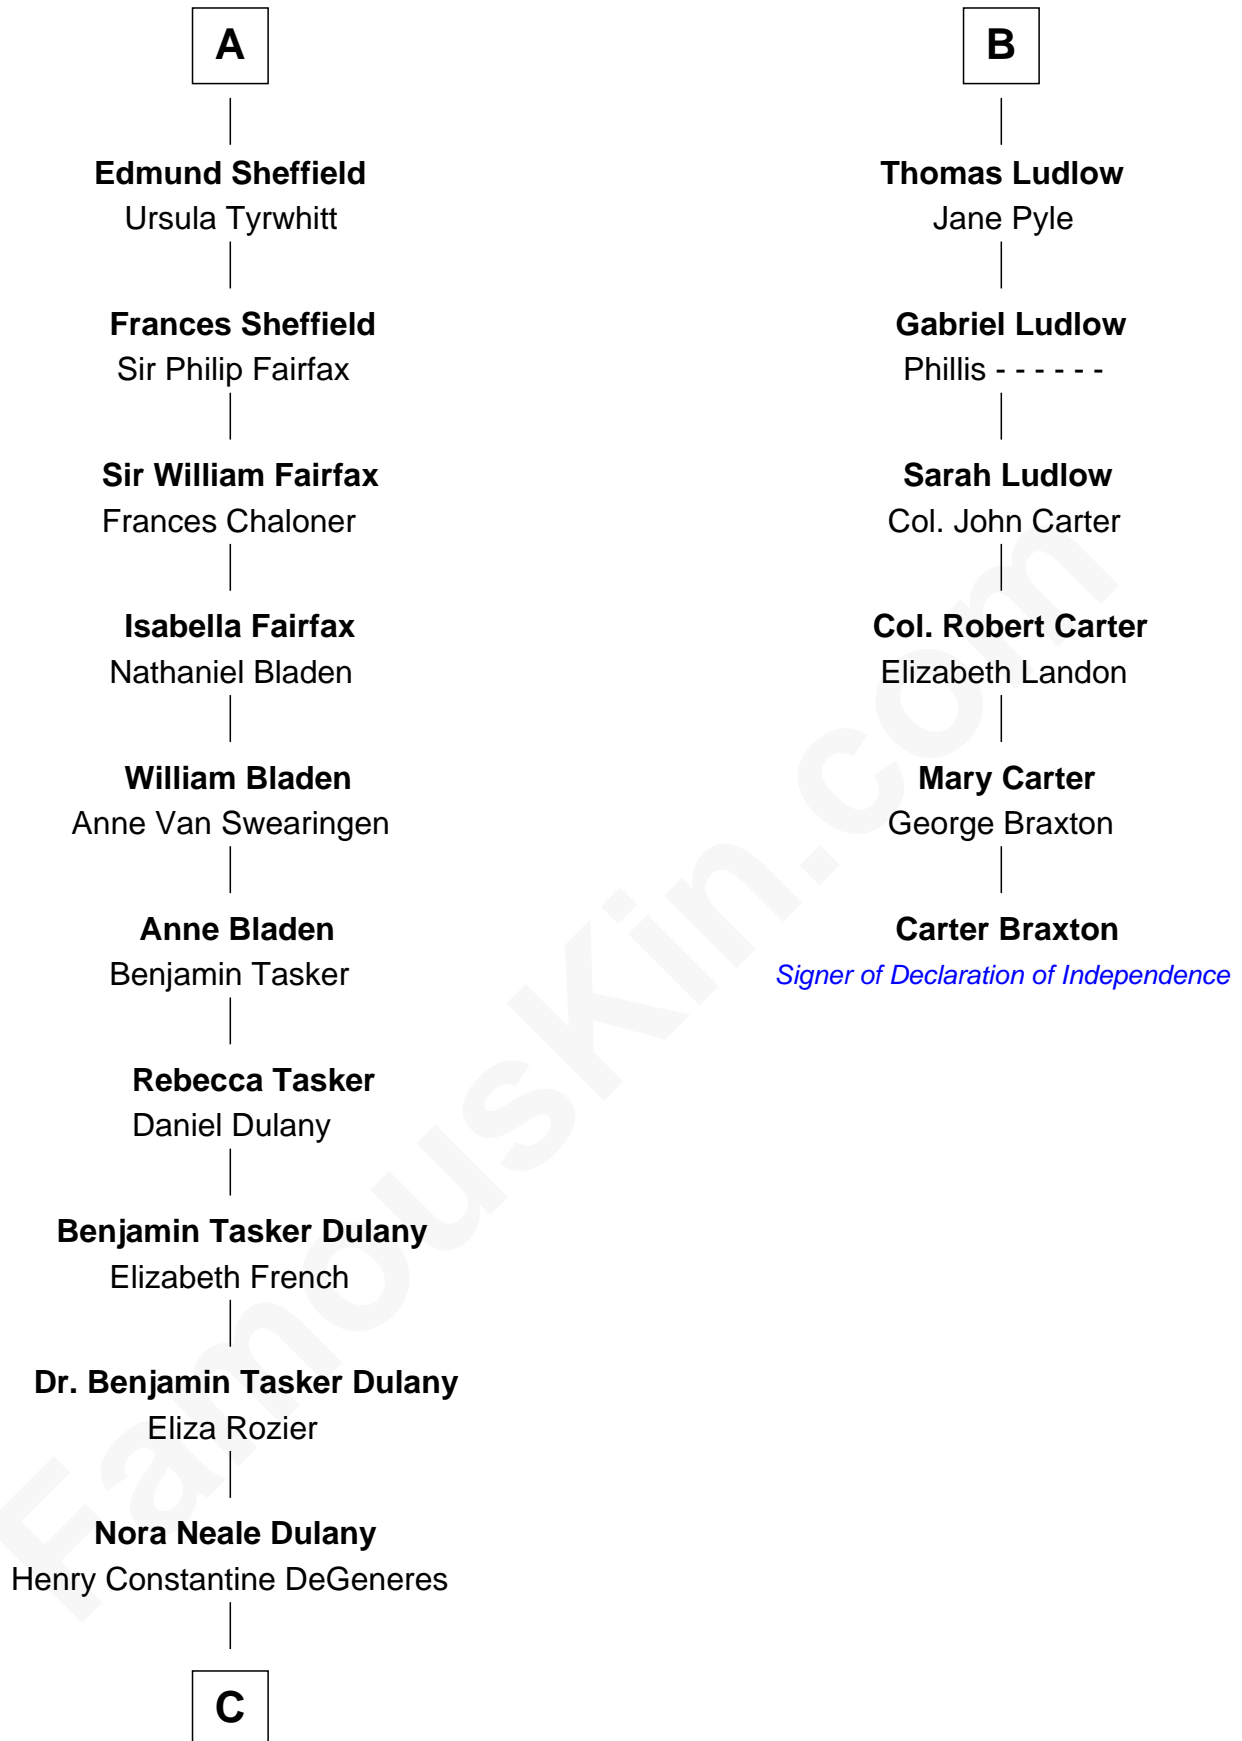

FamousKin.com

Relationship Chart of

Ellen DeGeneres

Comedienne and TV Personality

12th cousin 9 times removed of

Carter Braxton

Signer of the Declaration of Independence

C

—
Joseph C. DeGeneres

Mary Whittemore

—
Alfred George DeGeneres

Julia E. Billiu

—
Elliot Everett DeGeneres

Ruth Elodie Martin

—
Elliot Everett DeGeneres

Betty Jane Pfeffer