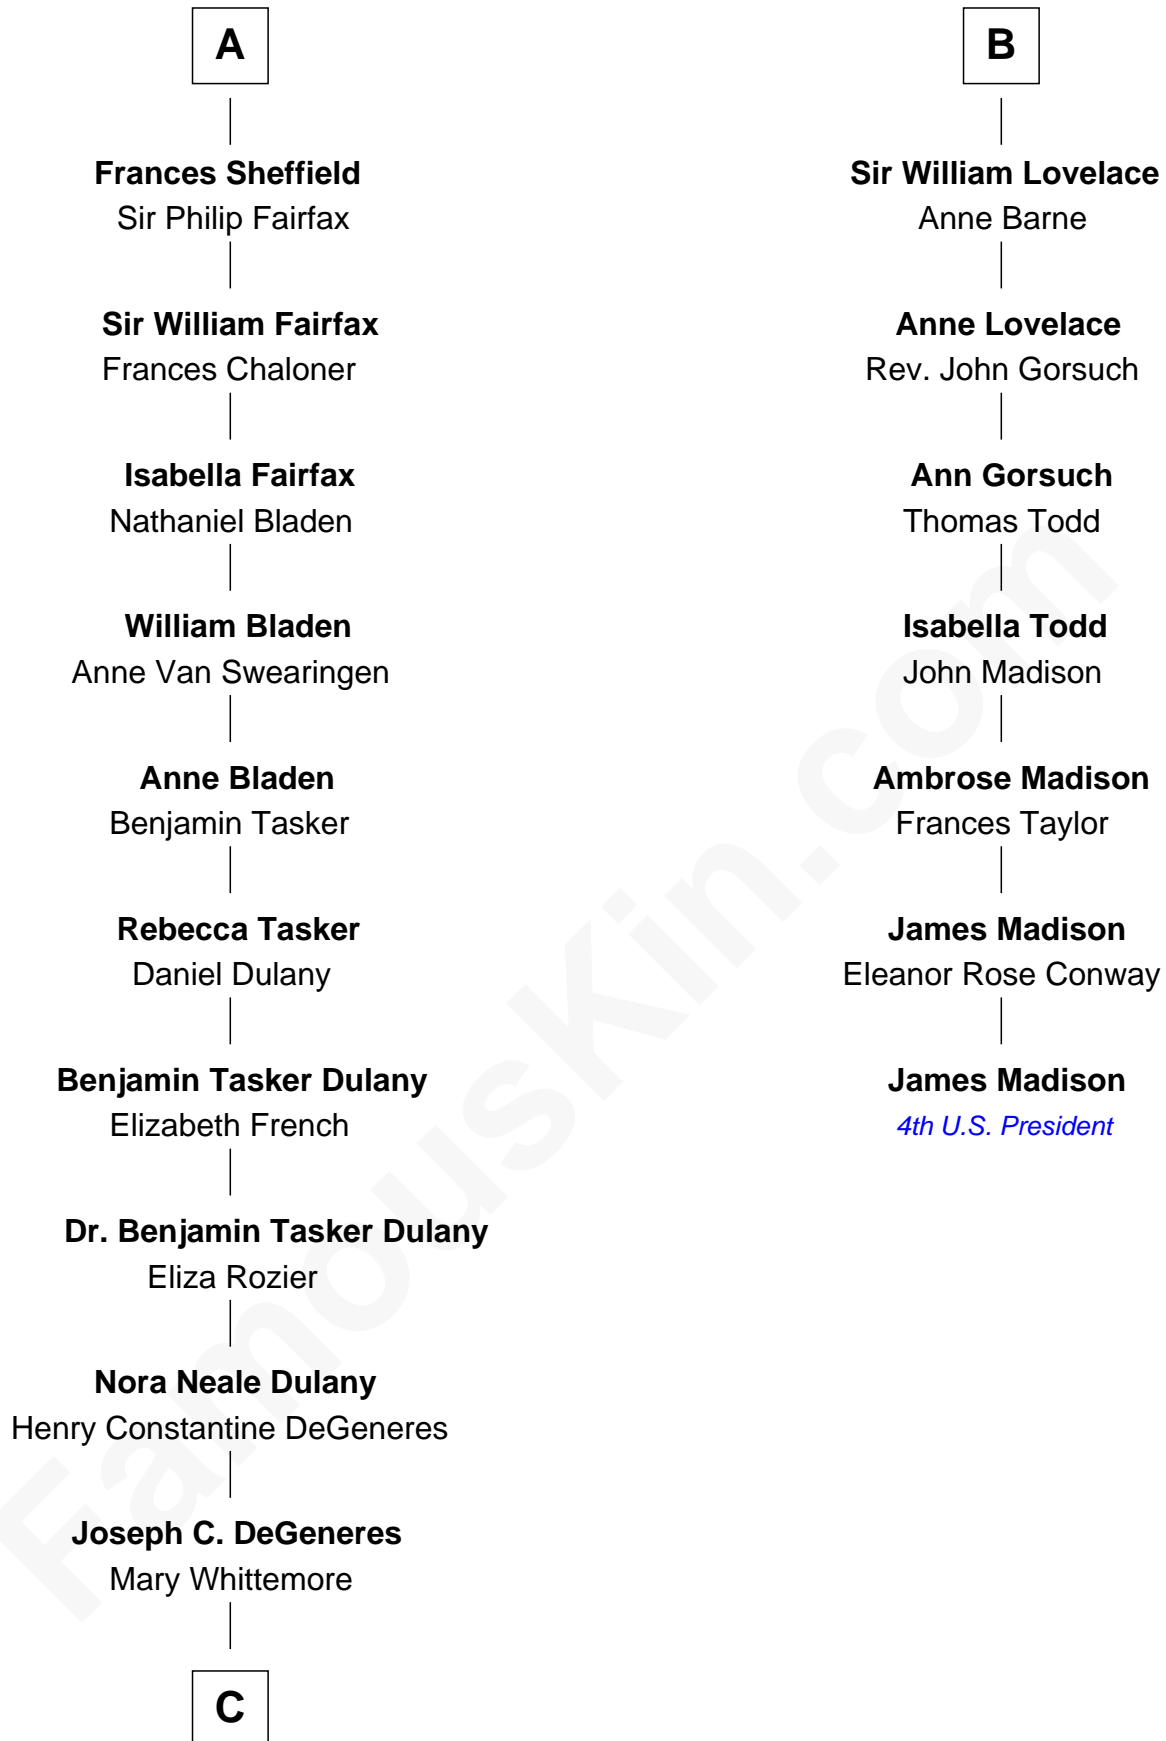

FamousKin.com Relationship Chart of

Ellen DeGeneres

Comedienne and TV Personality

13th cousin 7 times removed of

James Madison

4th U.S. President

Sir Richard Sergeaux

Philippe Fitzalan

C

—
Alfred George DeGeneres

Julia E. Billiu

—
Elliot Everett DeGeneres

Ruth Elodie Martin

—
Elliot Everett DeGeneres

Betty Jane Pfeffer

—
Ellen DeGeneres