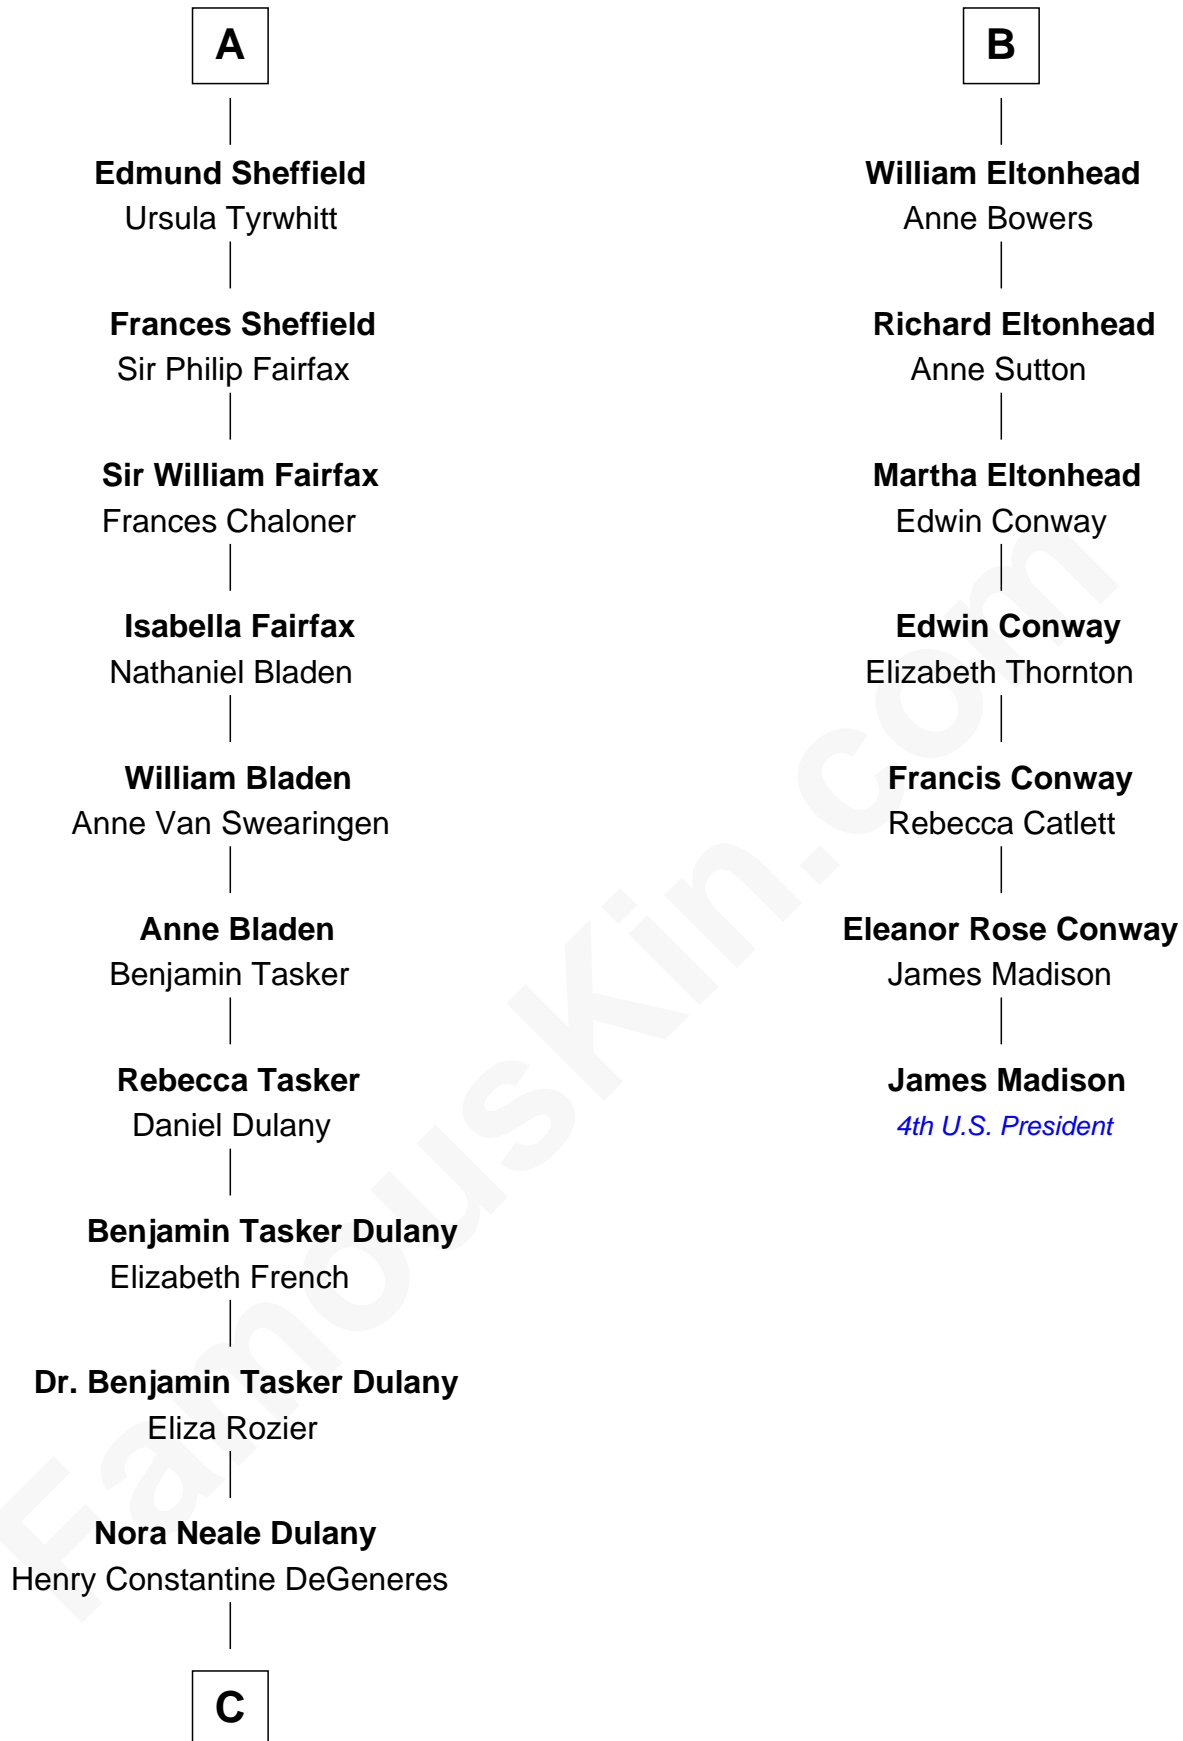

FamousKin.com

Relationship Chart of

Ellen DeGeneres

Comedienne and TV Personality

13th cousin 8 times removed of

James Madison

4th U.S. President

Richard Fitzalan
Eleanor Plantagenet

C

—
Joseph C. DeGeneres

Mary Whittemore

—
Alfred George DeGeneres

Julia E. Billiu

—
Elliot Everett DeGeneres

Ruth Elodie Martin

—
Elliot Everett DeGeneres