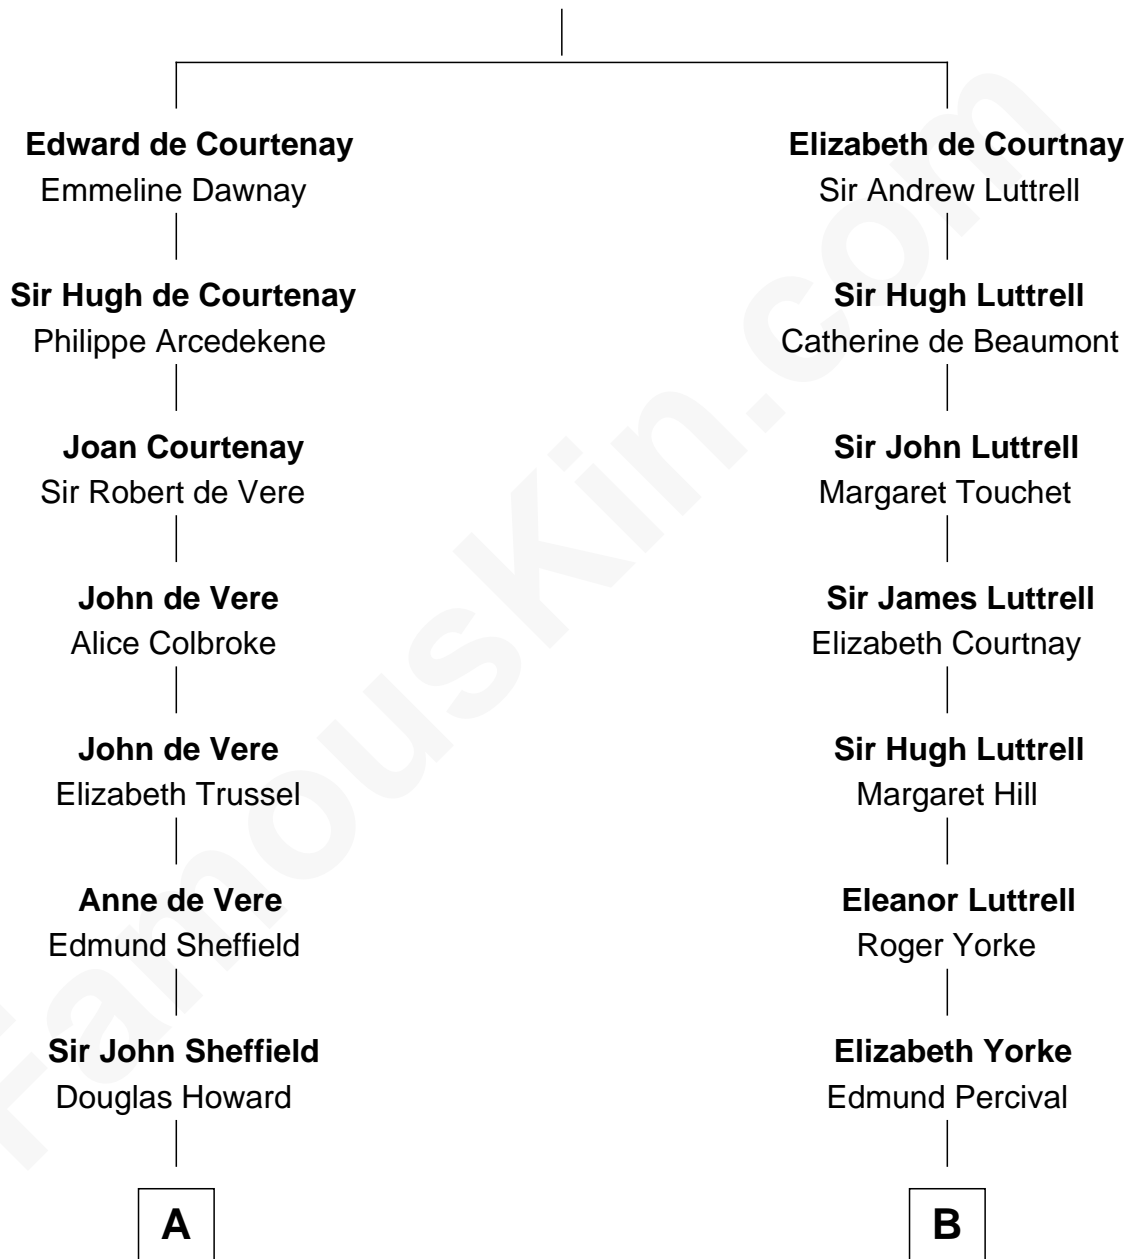

FamousKin.com Relationship Chart of

Ellen DeGeneres

Comedienne and TV Personality

20th cousin 1 time removed of

Bill Weld

68th Governor of Massachusetts

Sir Hugh de Courtenay

Margaret de Bohun