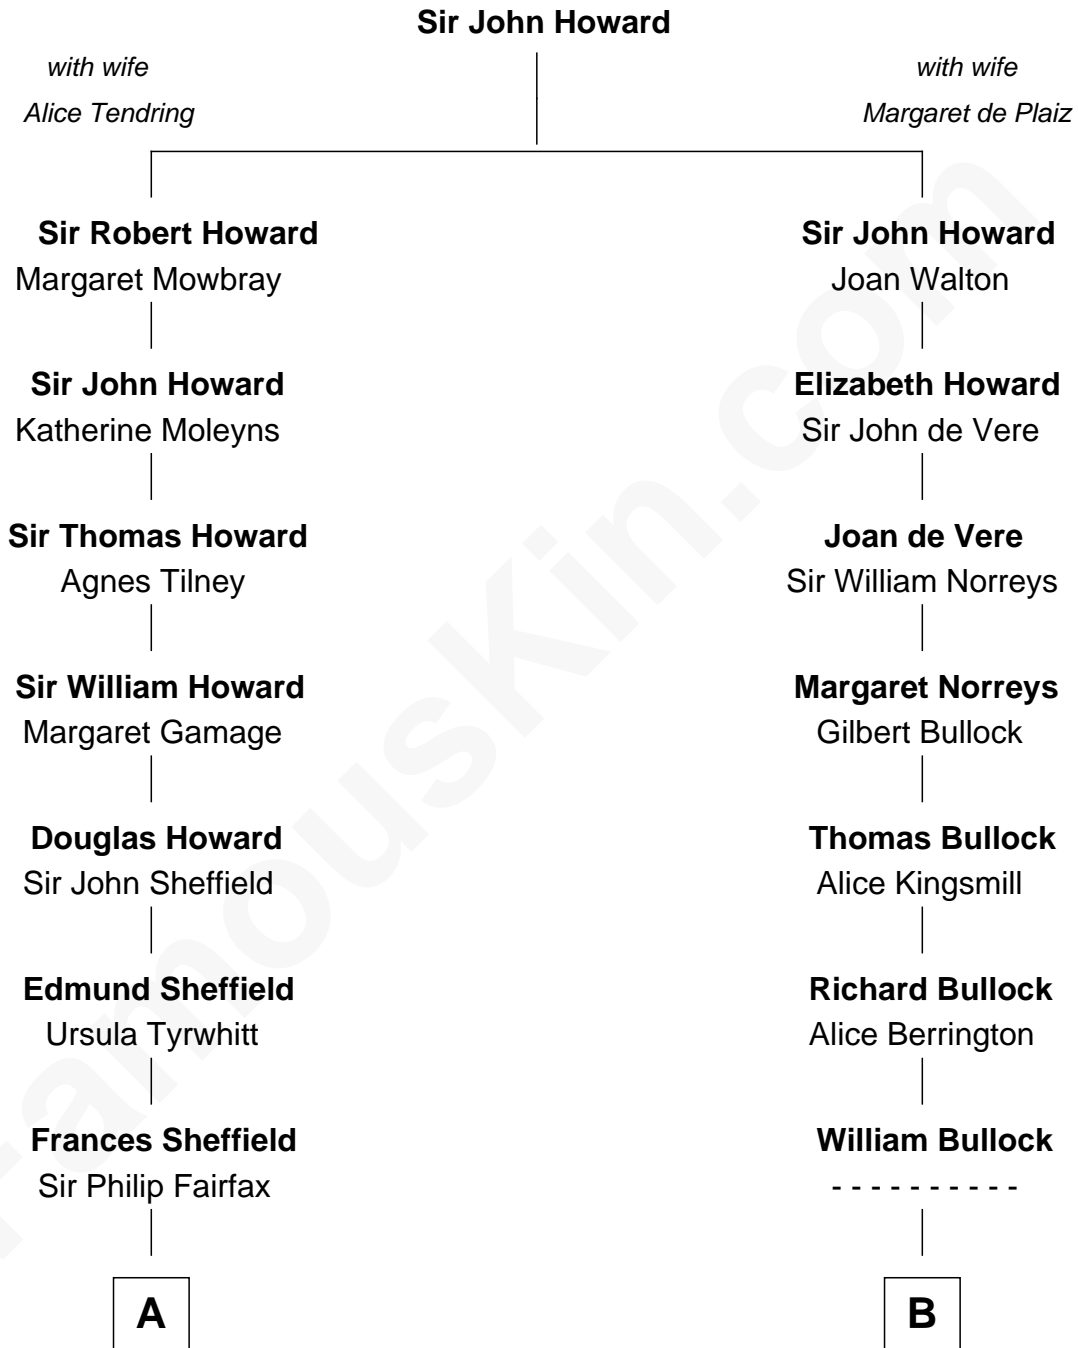

FamousKin.com

Relationship Chart of

Ellen DeGeneres

Comedienne and TV Personality

17th cousin 2 times removed of

Bill Weld

68th Governor of Massachusetts

C