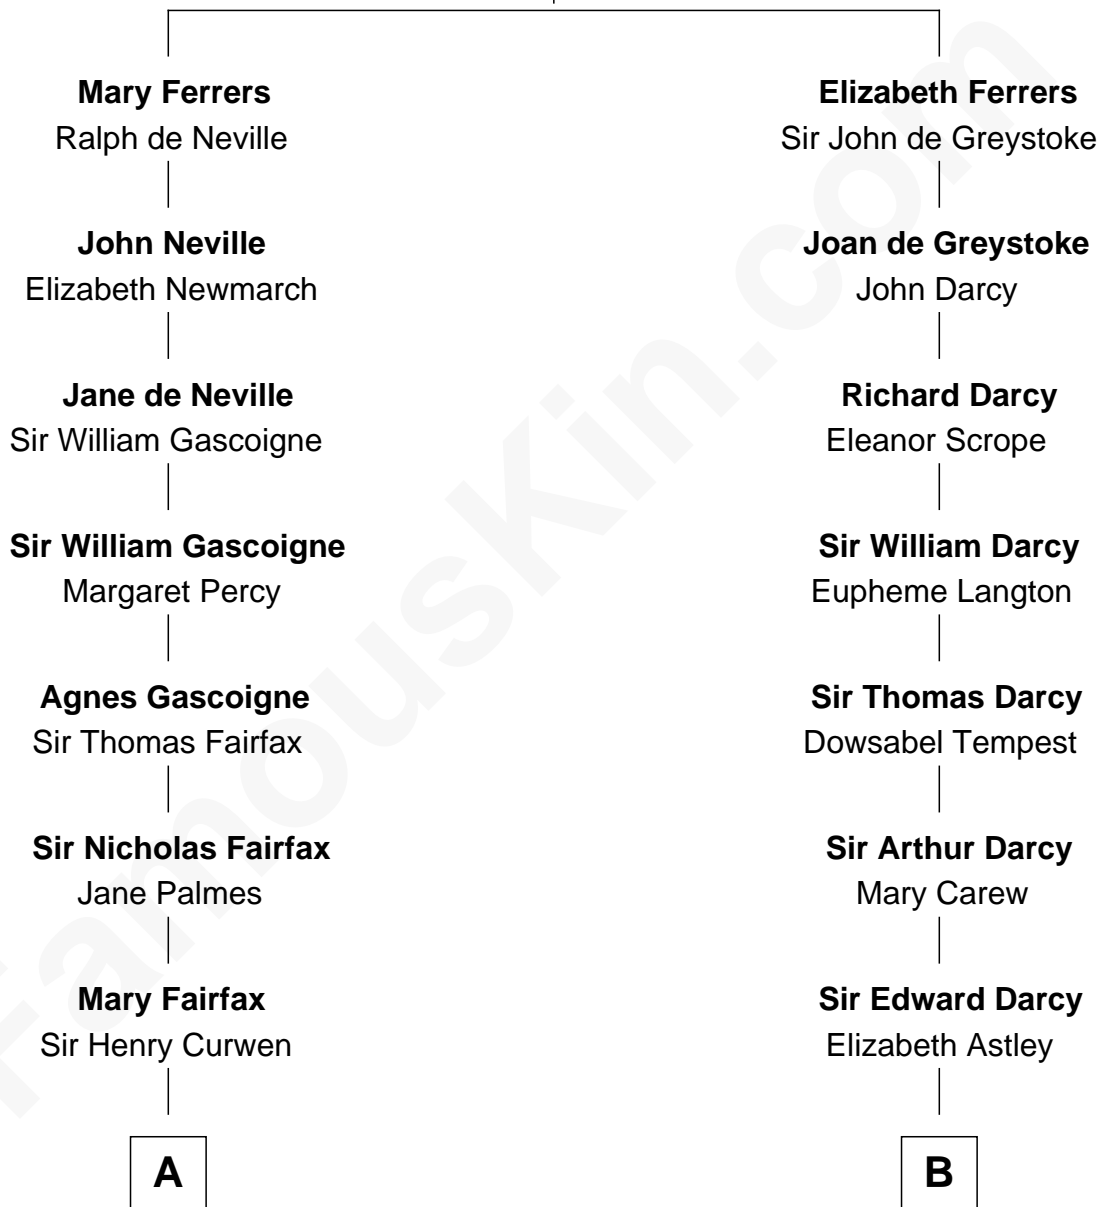

# FamousKin.com Relationship Chart of

**Ellen DeGeneres**

*Comedienne and TV Personality*

18th cousin 3 times removed of

**Bill Weld**

*68th Governor of Massachusetts*

**Sir Robert de Ferrers**

Joan Beaufort

**C**

**Joseph C. DeGeneres**

Mary Whittemore

**Alfred George DeGeneres**

Julia E. Billiu

**Elliot Everett DeGeneres**

Ruth Elodie Martin

**Elliot Everett DeGeneres**

Betty Jane Pfeffer

**Ellen DeGeneres**

*Comedienne and TV Personality*

**D**

**David Weld**

Mary Blake Nichols

**Bill Weld**

*68th Governor of Massachusetts*