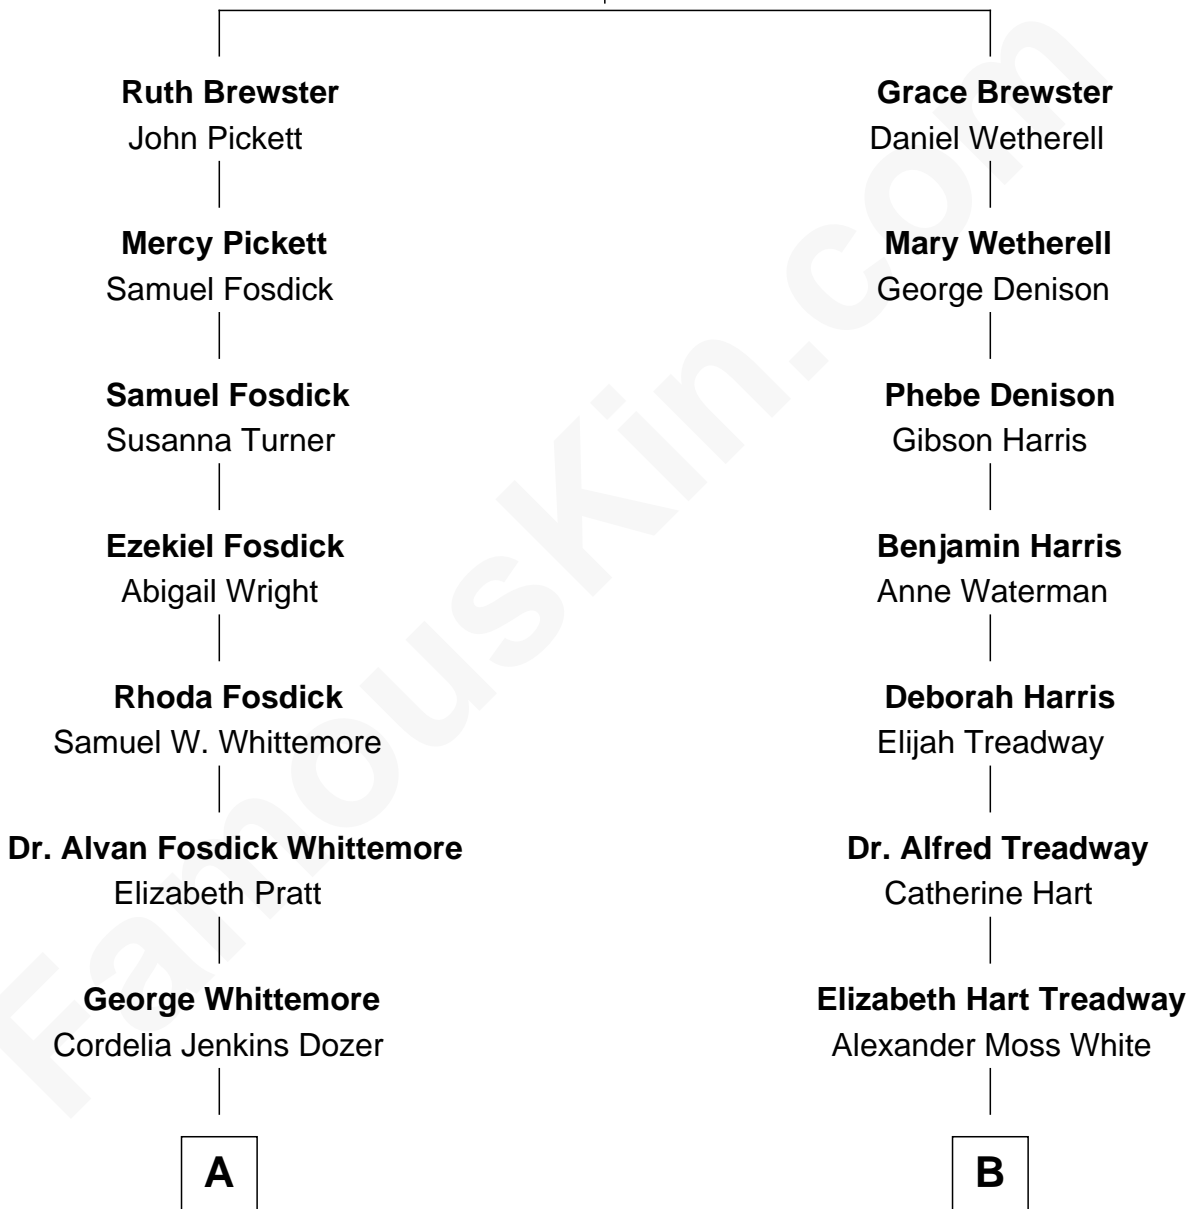

FamousKin.com Relationship Chart of

Ellen DeGeneres

Comedienne and TV Personality

10th cousin 1 time removed of

Bill Weld

68th Governor of Massachusetts

Jonathan Brewster

Lucretia Oldham

A

Mary Whittemore
Joseph C. DeGeneres

Alfred George DeGeneres
Julia E. Billiu

Elliot Everett DeGeneres
Ruth Elodie Martin

Elliot Everett DeGeneres
Betty Jane Pfeffer

Ellen DeGeneres
Comedienne and TV Personality