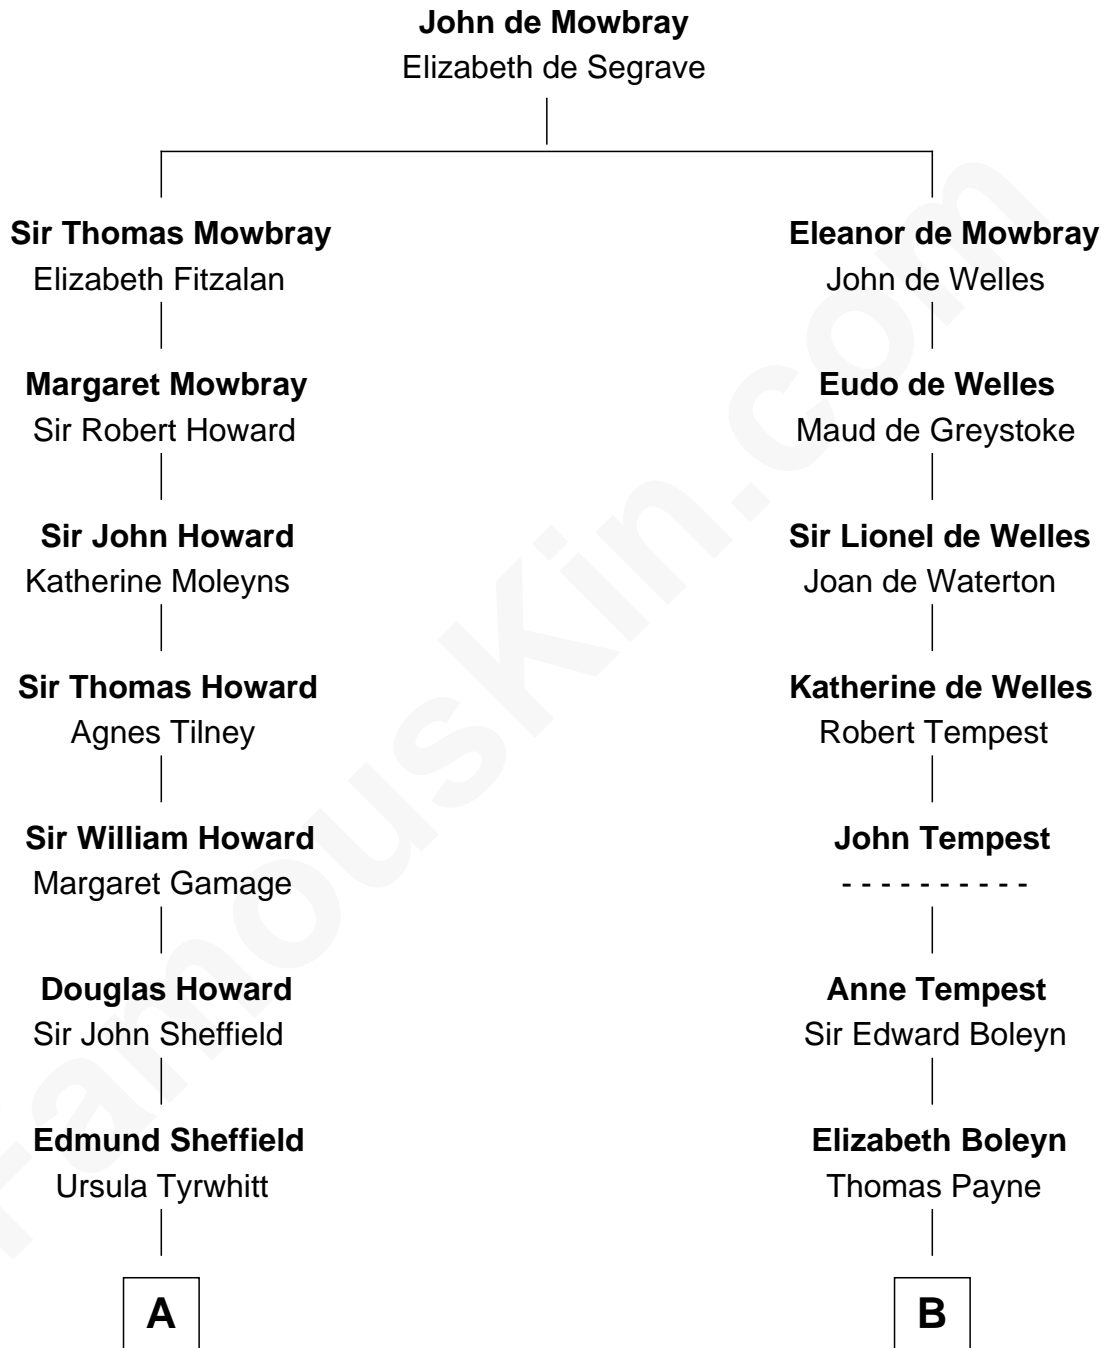

# FamousKin.com Relationship Chart of

**Ellen DeGeneres**

*Comedienne and TV Personality*

20th cousin of

**Bill Weld**

*68th Governor of Massachusetts*

**C**

**Alfred George DeGeneres**

Julia E. Billiu

**Elliot Everett DeGeneres**

Ruth Elodie Martin

**Elliot Everett DeGeneres**

Betty Jane Pfeffer

**Ellen DeGeneres**

*Comedienne and TV Personality*

**D**