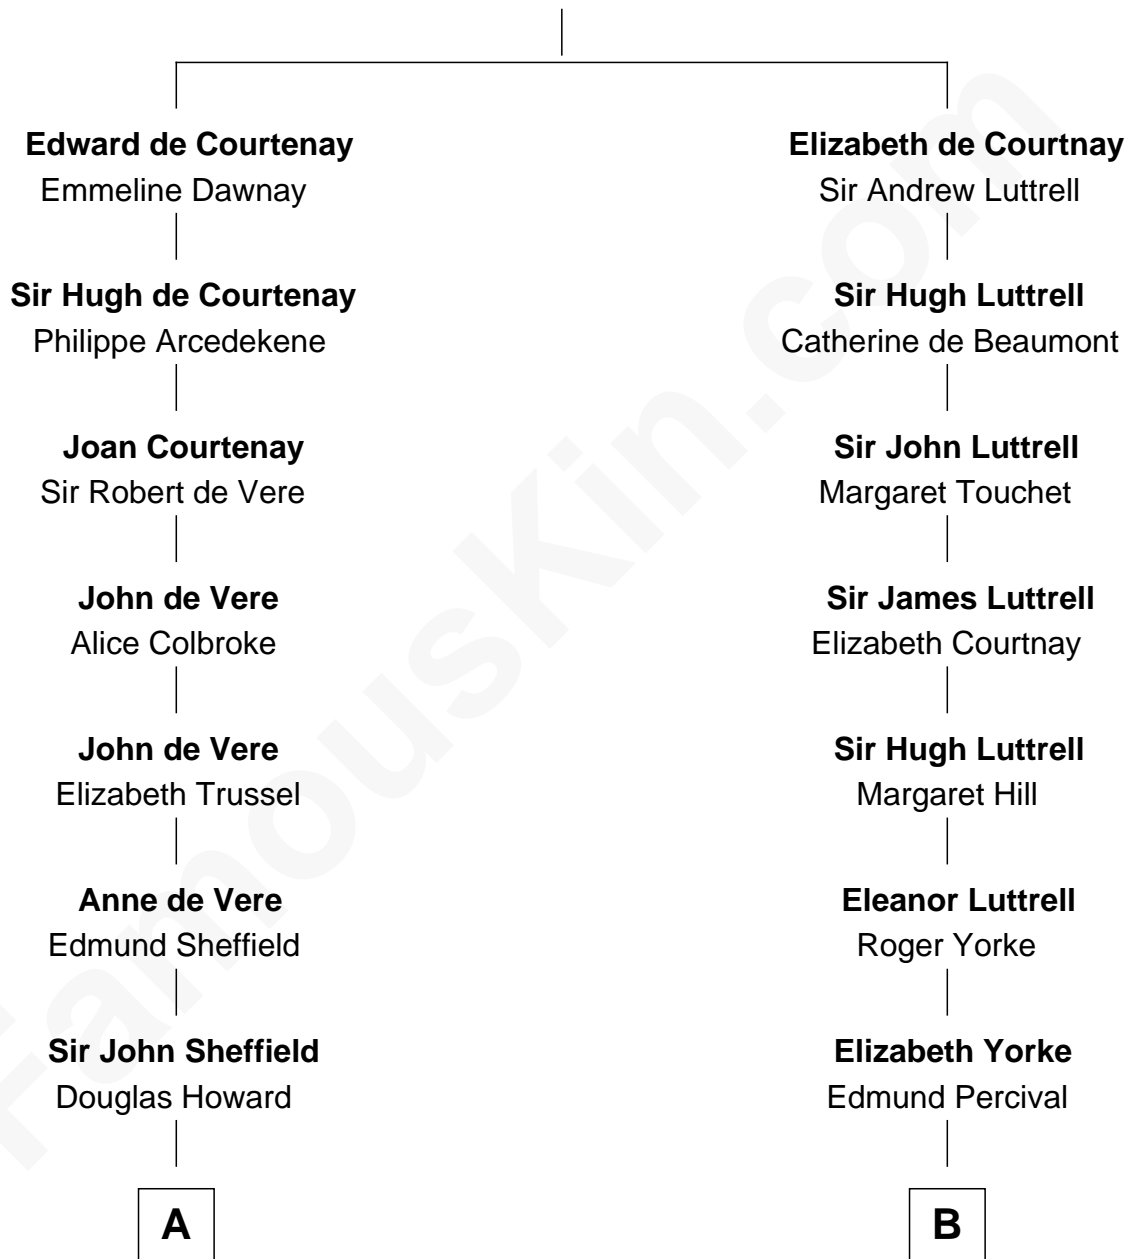

# FamousKin.com Relationship Chart of

**Ellen DeGeneres**

*Comedienne and TV Personality*

19th cousin 2 times removed of

**Tuesday Weld**

*TV and Movie Actress*

**Sir Hugh de Courtenay**

Margaret de Bohun

**C**

**Joseph C. DeGeneres**

Mary Whittemore

**Alfred George DeGeneres**

Julia E. Billiu

**Elliot Everett DeGeneres**

Ruth Elodie Martin

**Elliot Everett DeGeneres**

Betty Jane Pfeffer

**Ellen DeGeneres**

*Comedienne and TV Personality*

**D**

**Edward Motley Weld**

Sarah Lothrop King

**Lothrop Motley Weld**

Yosene Balfour Ker

**Tuesday Weld**

*TV and Movie Actress*