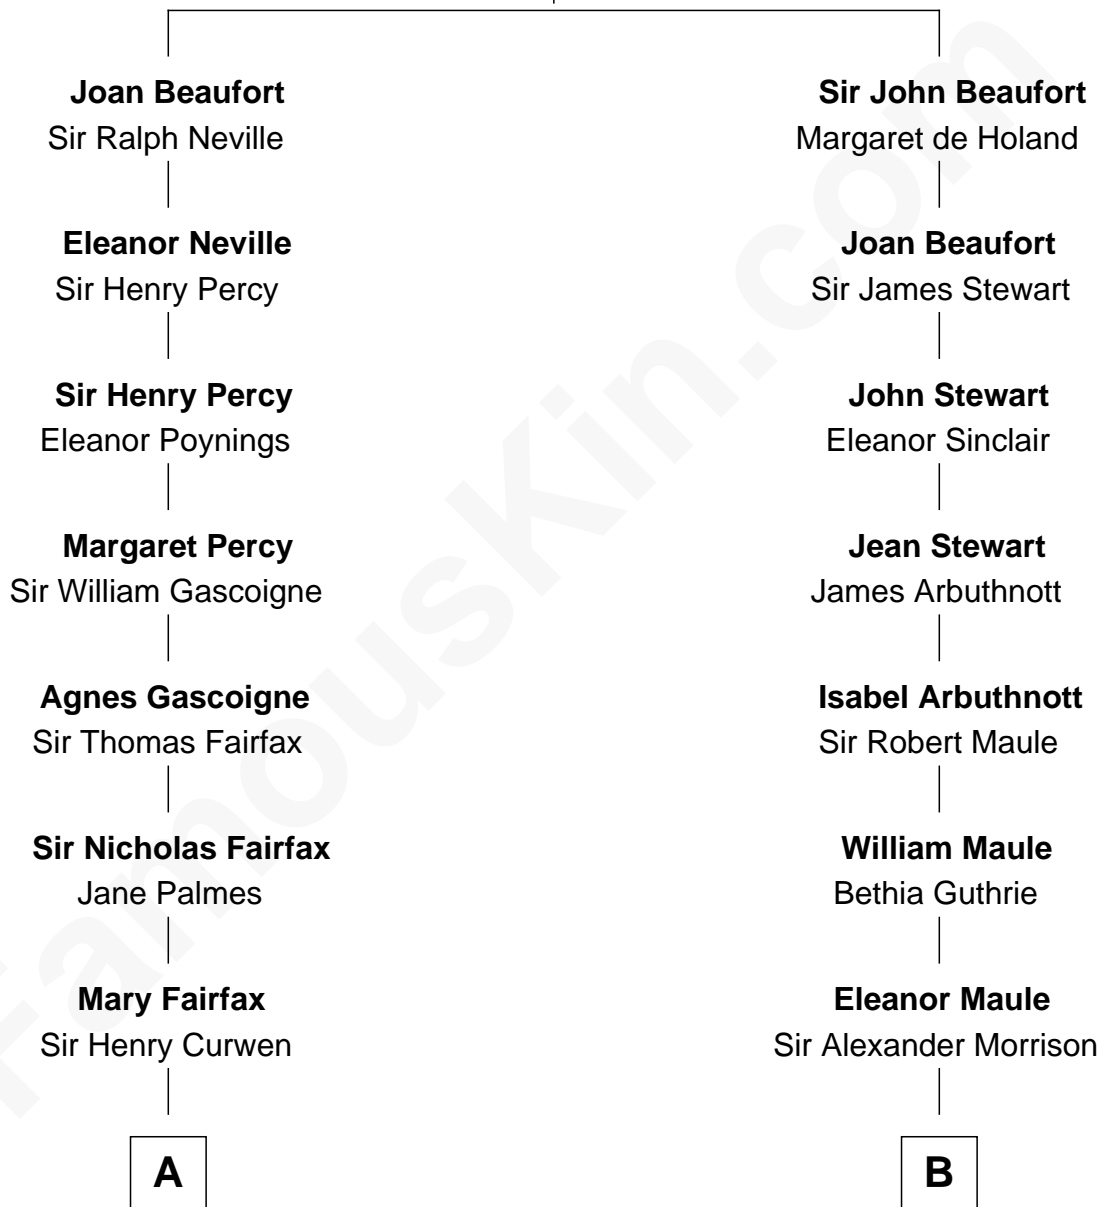

FamousKin.com

Relationship Chart of

Ellen DeGeneres

Comedienne and TV Personality

14th cousin 7 times removed of

Helen Keller

Author and Activist

John of Gaunt

Katherine Roet

C

—
Joseph C. DeGeneres

Mary Whittemore

—
Alfred George DeGeneres

Julia E. Billiu

—
Elliot Everett DeGeneres

Ruth Elodie Martin