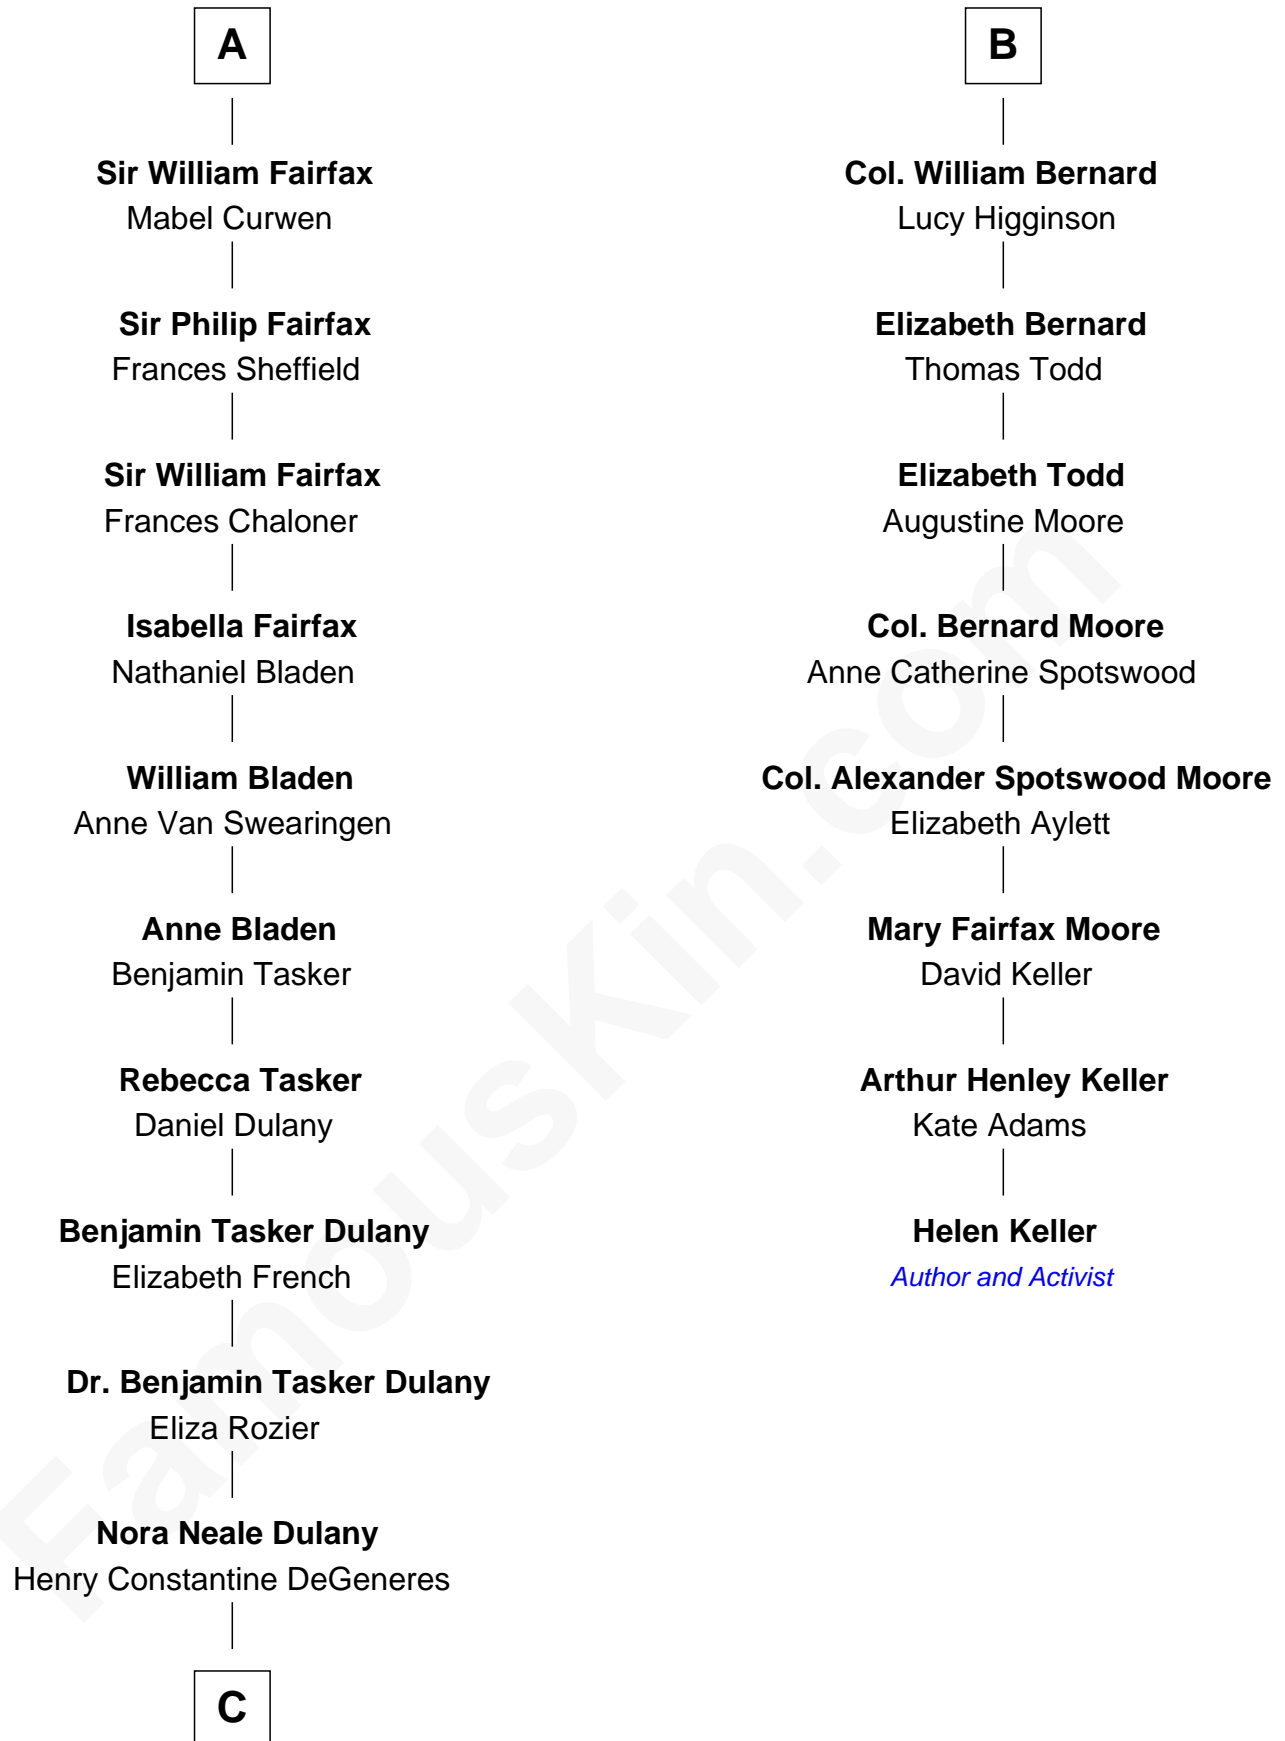

# FamousKin.com Relationship Chart of

**Ellen DeGeneres**

*Comedienne and TV Personality*

14th cousin 7 times removed of

**Helen Keller**

*Author and Activist*

**Margaret de Stafford**

Sir Ralph Neville

**Philippe Neville**  
Sir Thomas Dacre

**Joan Dacre**  
Thomas Clifford

**John Clifford**  
Margaret Bromflete

**Elizabeth Clifford**  
Sir Robert Aske

**John Aske**  
Eleanor Ryther

**Robert Aske**  
Anne Sutton

**Elizabeth Aske**  
Gabriel Fairfax

**A**

**Margaret de Neville**  
Sir Richard Scrope

**Sir Henry le Scrope**  
Elizabeth le Scrope

**Margaret Scrope**  
John Bernard

**John Bernard**  
Margaret Daundelyn

**John Bernard**  
Cecily Muscote

**Francis Bernard**  
Alice Hazlewood

**Sir Francis Bernard**  
Mary Woolhouse

**B**

**C**

—  
**Joseph C. DeGeneres**

Mary Whittemore

—  
**Alfred George DeGeneres**