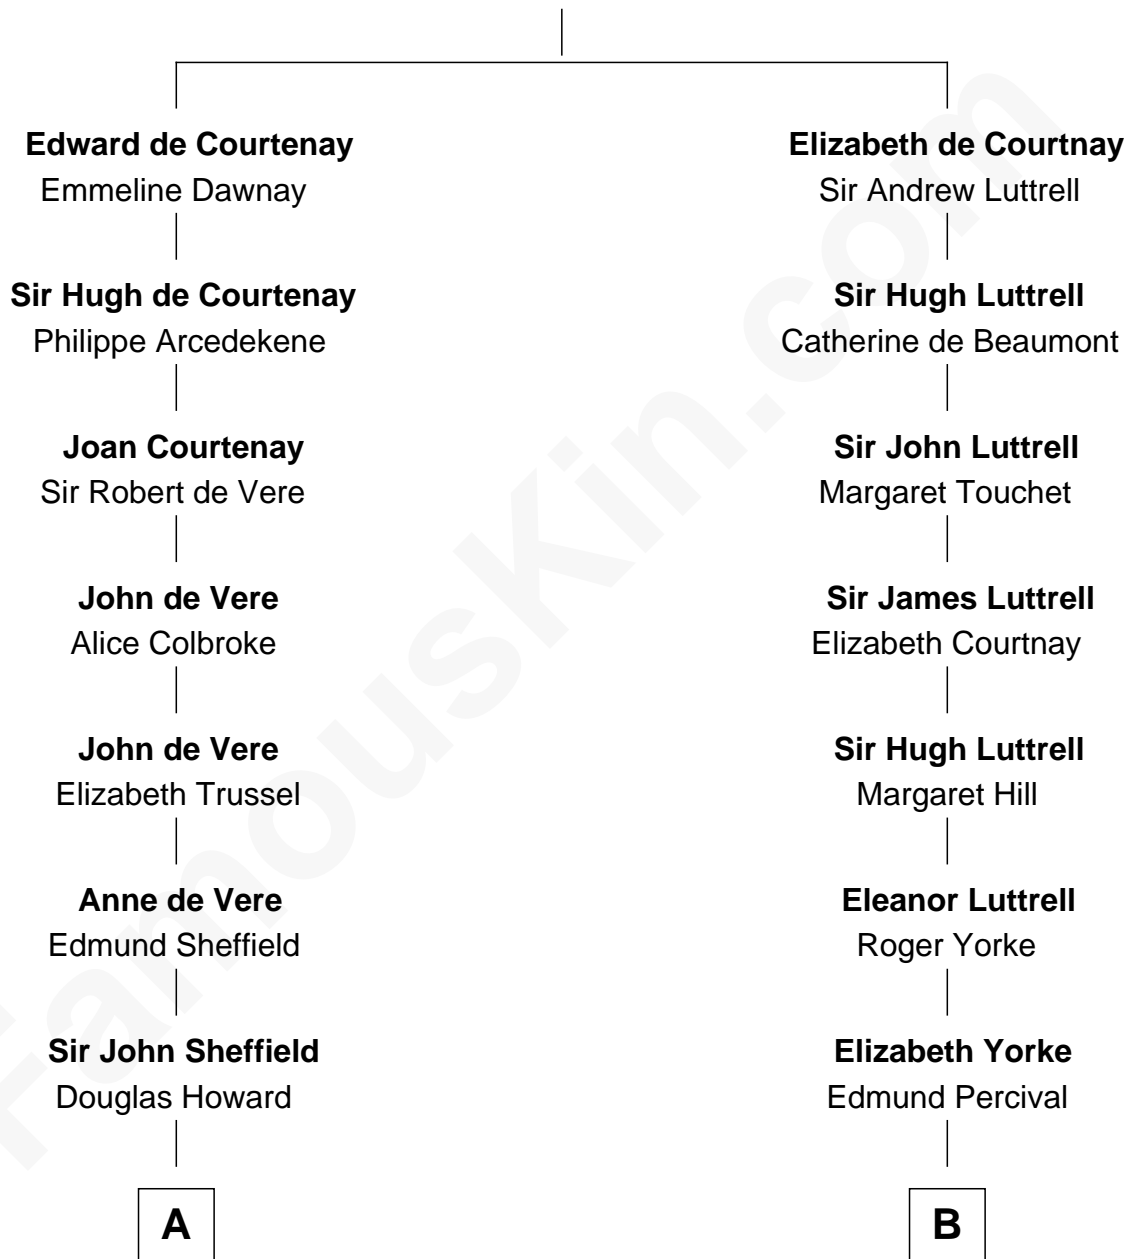

# FamousKin.com Relationship Chart of

**Ellen DeGeneres**

*Comedienne and TV Personality*

18th cousin 3 times removed of

**Leverett Saltonstall**

*55th Governor of Massachusetts*

**Sir Hugh de Courtnay**

Margaret de Bohun

**C**

**Joseph C. DeGeneres**

Mary Whittemore

**Alfred George DeGeneres**

Julia E. Billiu

**Elliot Everett DeGeneres**

Ruth Elodie Martin

**Elliot Everett DeGeneres**

Betty Jane Pfeffer

**Ellen DeGeneres**

*Comedienne and TV Personality*

**D**

**Eleanor Brooks**

Richard Middlecott Saltonstall

**Leverett Saltonstall**

*55th Governor of Massachusetts*