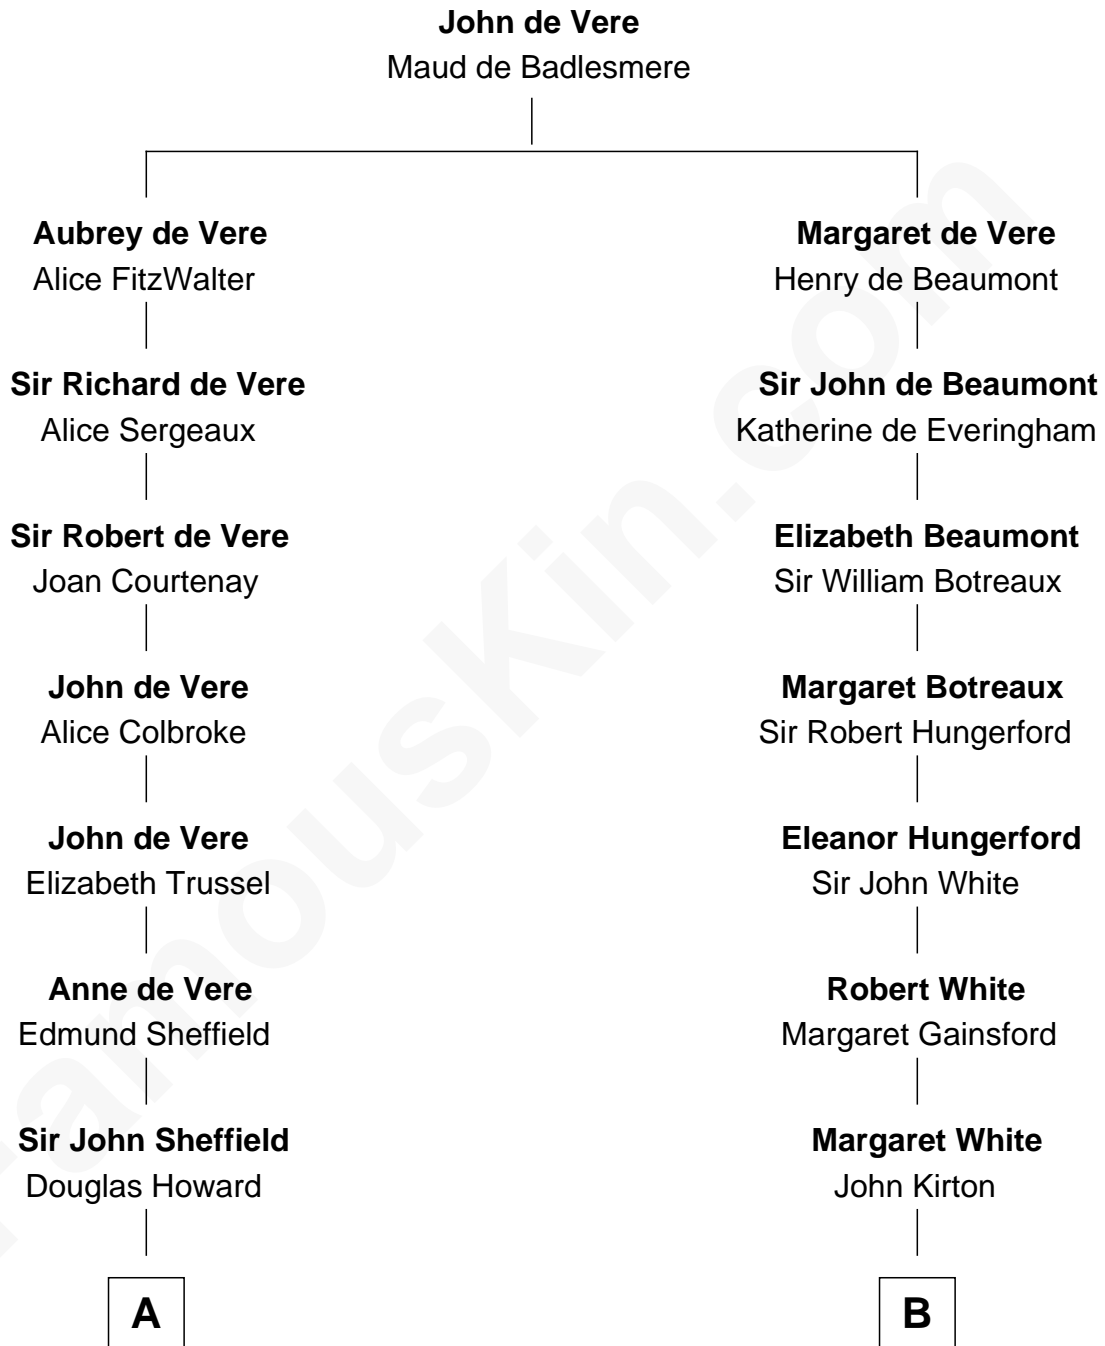

FamousKin.com Relationship Chart of

Ellen DeGeneres

Comedienne and TV Personality

20th cousin 1 time removed of

Leverett Saltonstall

55th Governor of Massachusetts

C

Joseph C. DeGeneres

Mary Whittemore

Alfred George DeGeneres

Julia E. Billiu

Elliot Everett DeGeneres

Ruth Elodie Martin

Elliot Everett DeGeneres

Betty Jane Pfeffer

Ellen DeGeneres

Leverett Saltonstall

55th Governor of Massachusetts