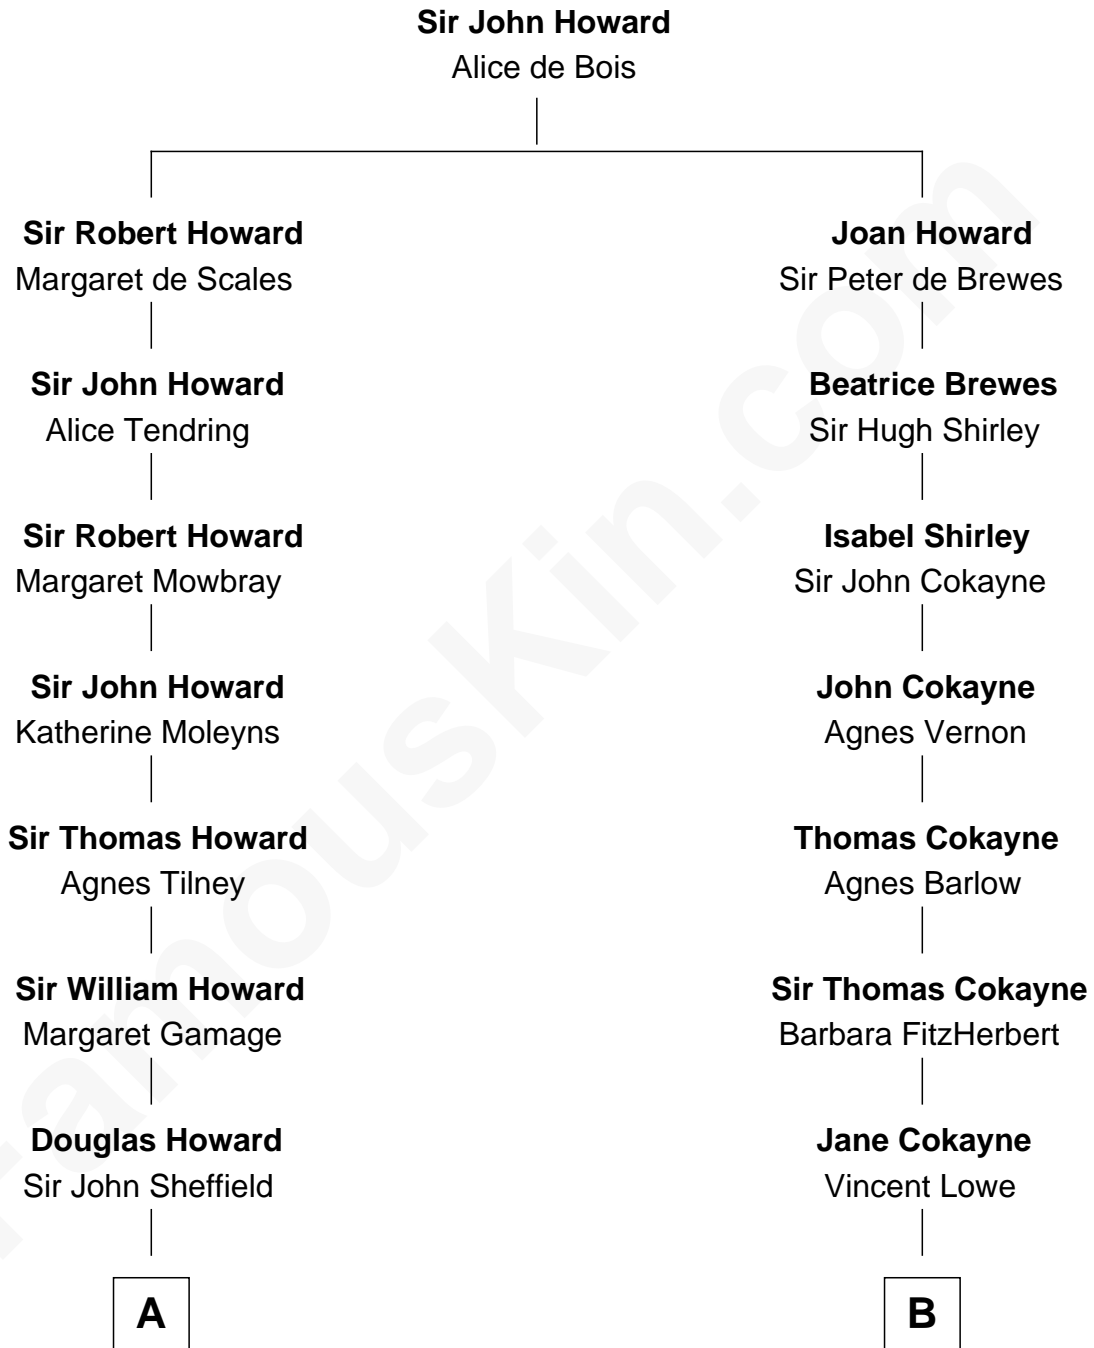

FamousKin.com

Relationship Chart of

Ellen DeGeneres

Comedienne and TV Personality

14th cousin 7 times removed of

Daniel Carroll

Signer of the U.S. Constitution

C

—
Joseph C. DeGeneres

Mary Whittemore

—
Alfred George DeGeneres

Julia E. Billiu

—
Elliot Everett DeGeneres

Ruth Elodie Martin

—
Elliot Everett DeGeneres

Betty Jane Pfeffer