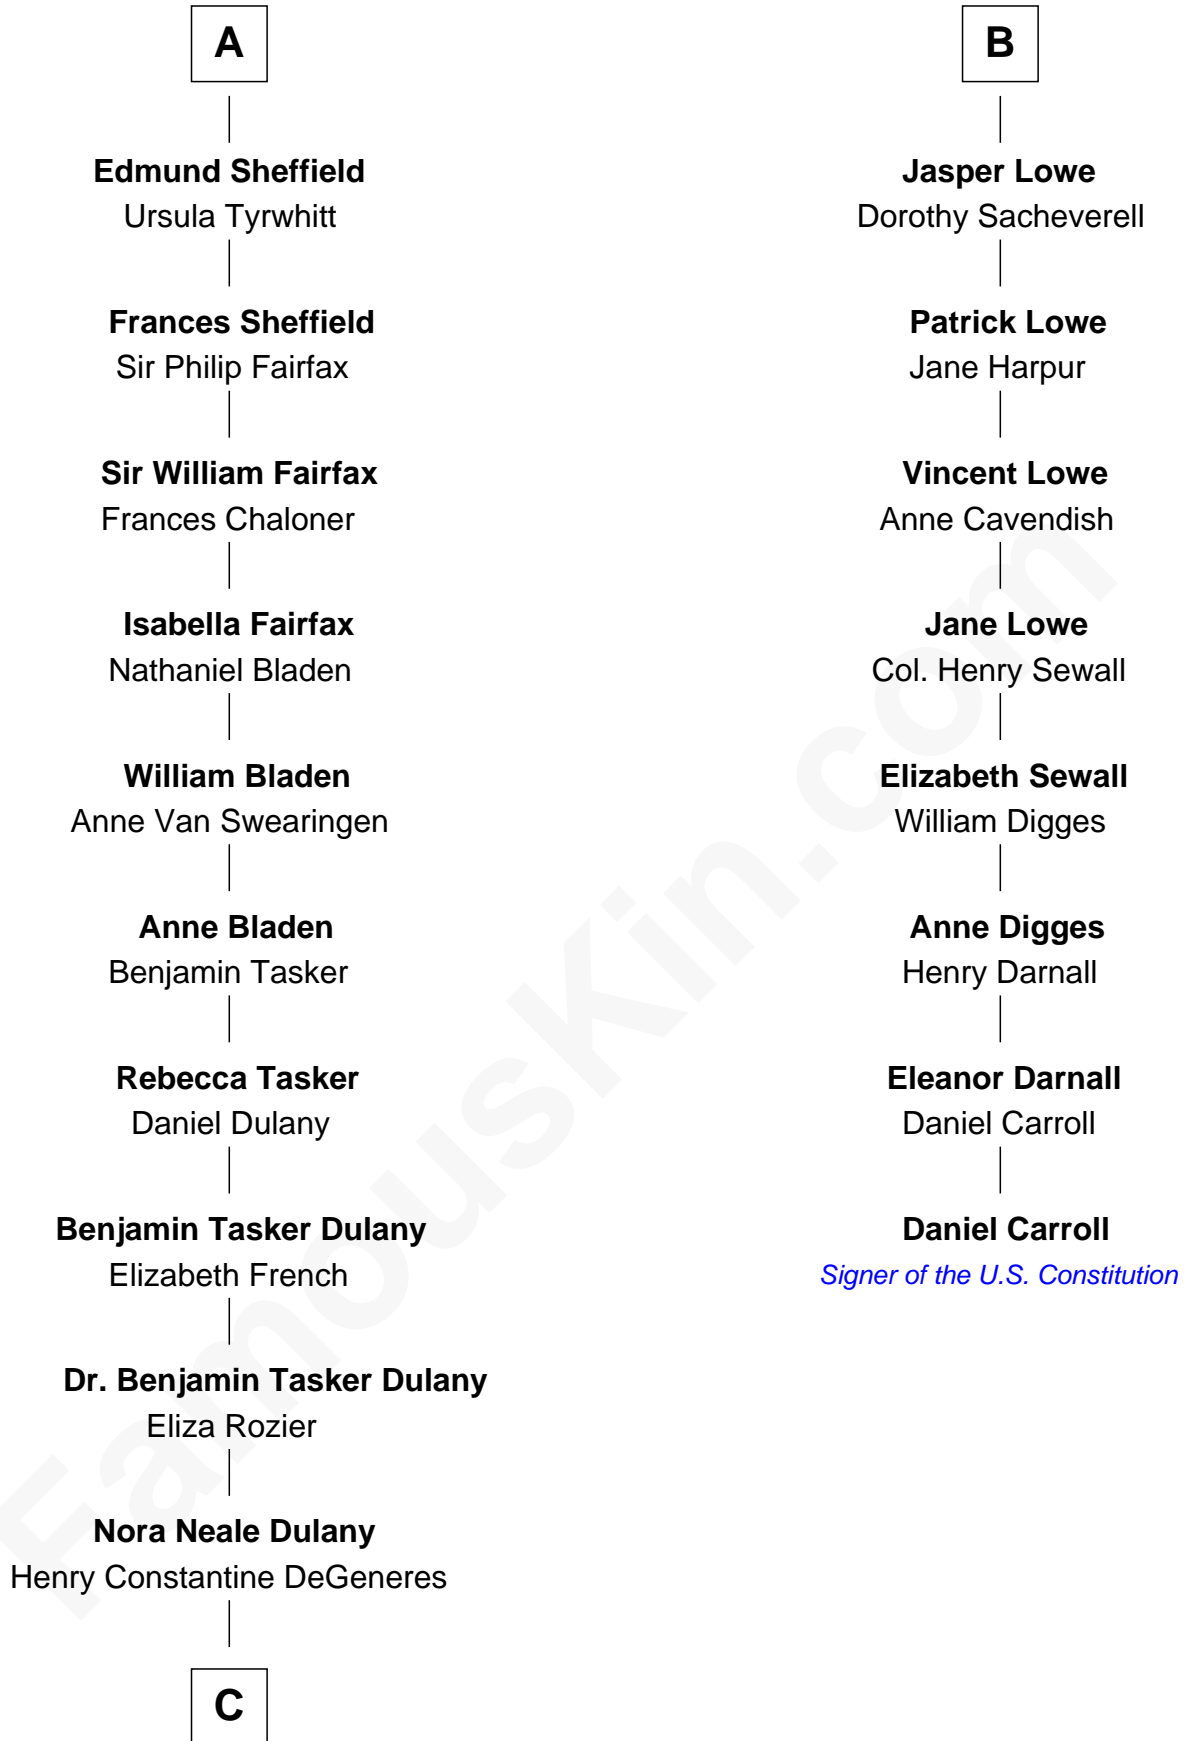

FamousKin.com

Relationship Chart of

Ellen DeGeneres

Comedienne and TV Personality

14th cousin 7 times removed of

Daniel Carroll

Signer of the U.S. Constitution

C

—
Joseph C. DeGeneres

Mary Whittemore

—
Alfred George DeGeneres

Julia E. Billiu

—
Elliot Everett DeGeneres

Ruth Elodie Martin

—
Elliot Everett DeGeneres

Betty Jane Pfeffer