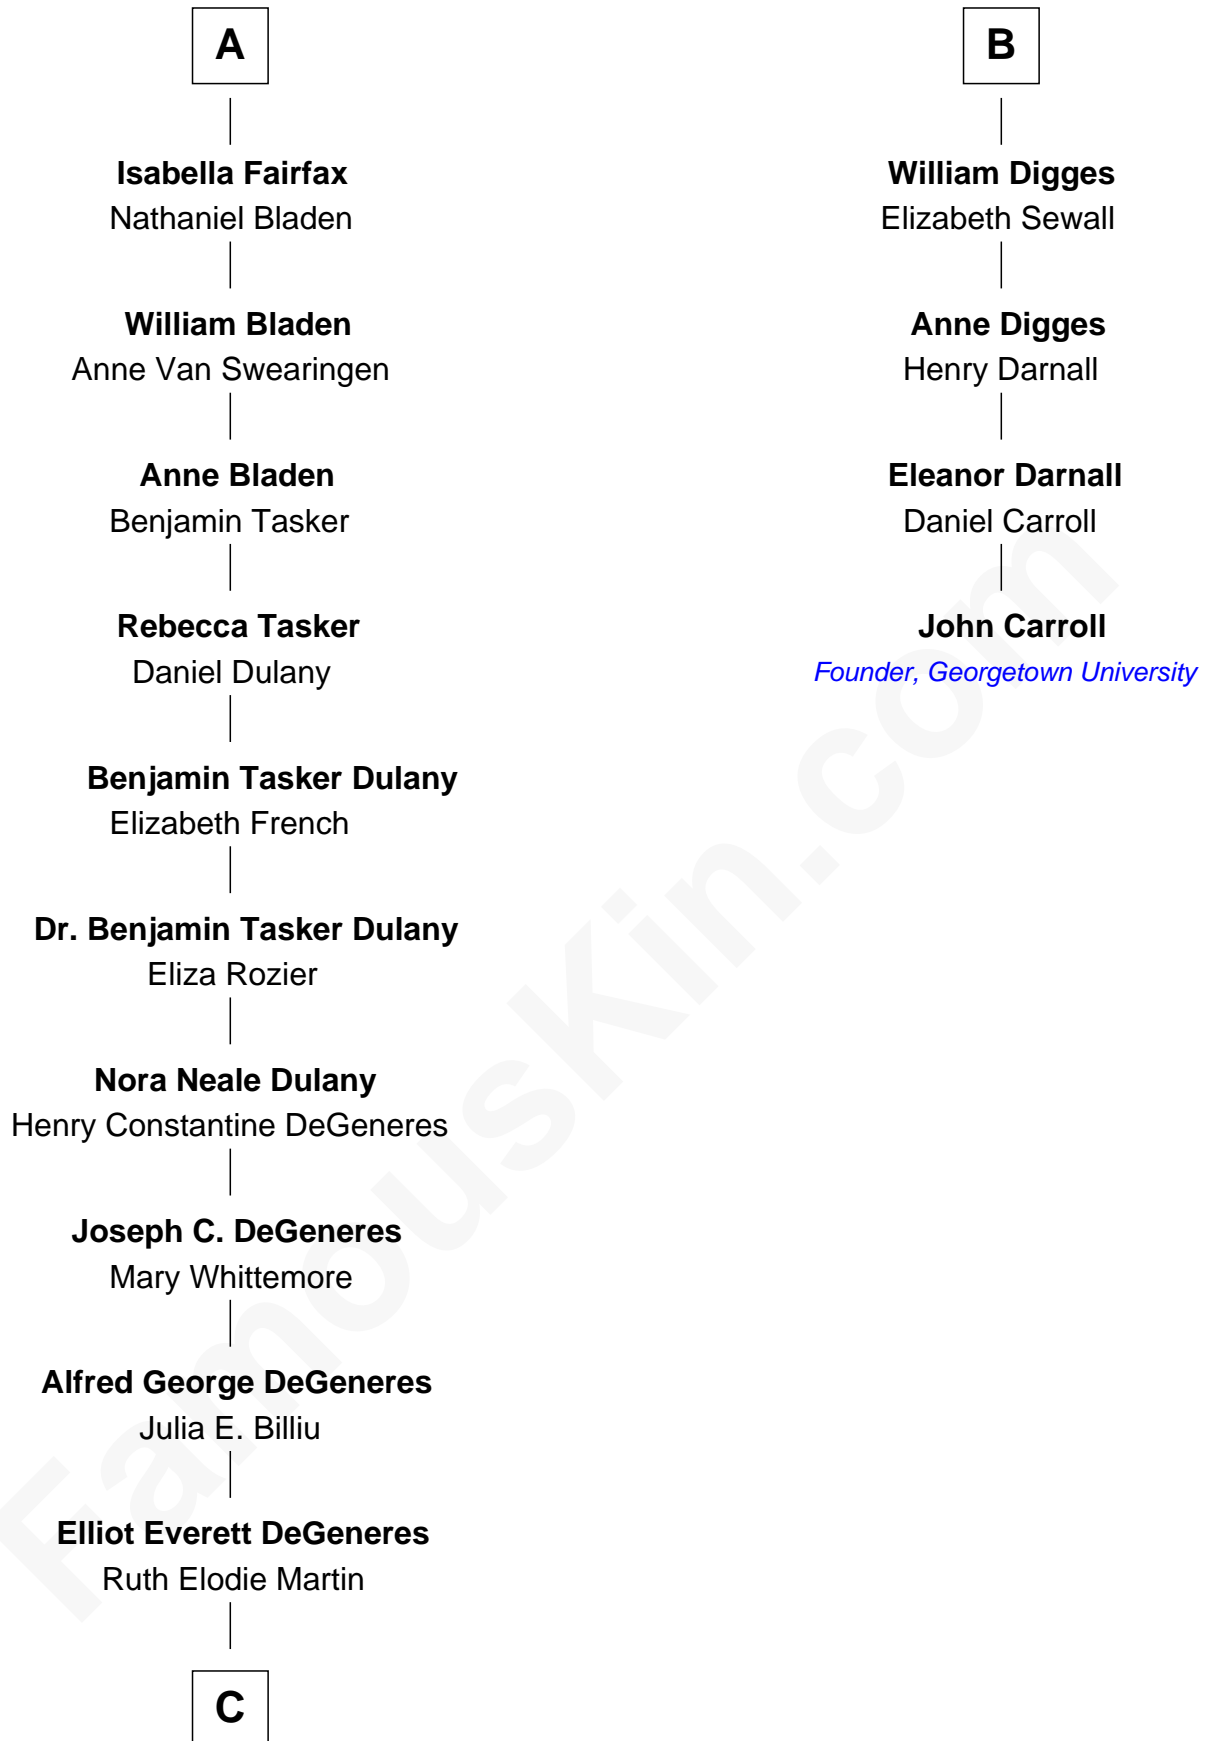

## Relationship Chart of

### Ellen DeGeneres

*Comedienne and TV Personality*

10th cousin 8 times removed of

### John Carroll

*Founder of Georgetown University*

**C**

—  
**Elliot Everett DeGeneres**

Betty Jane Pfeffer

—  
**Ellen DeGeneres**

*Comedienne and TV Personality*

FamousKin.com