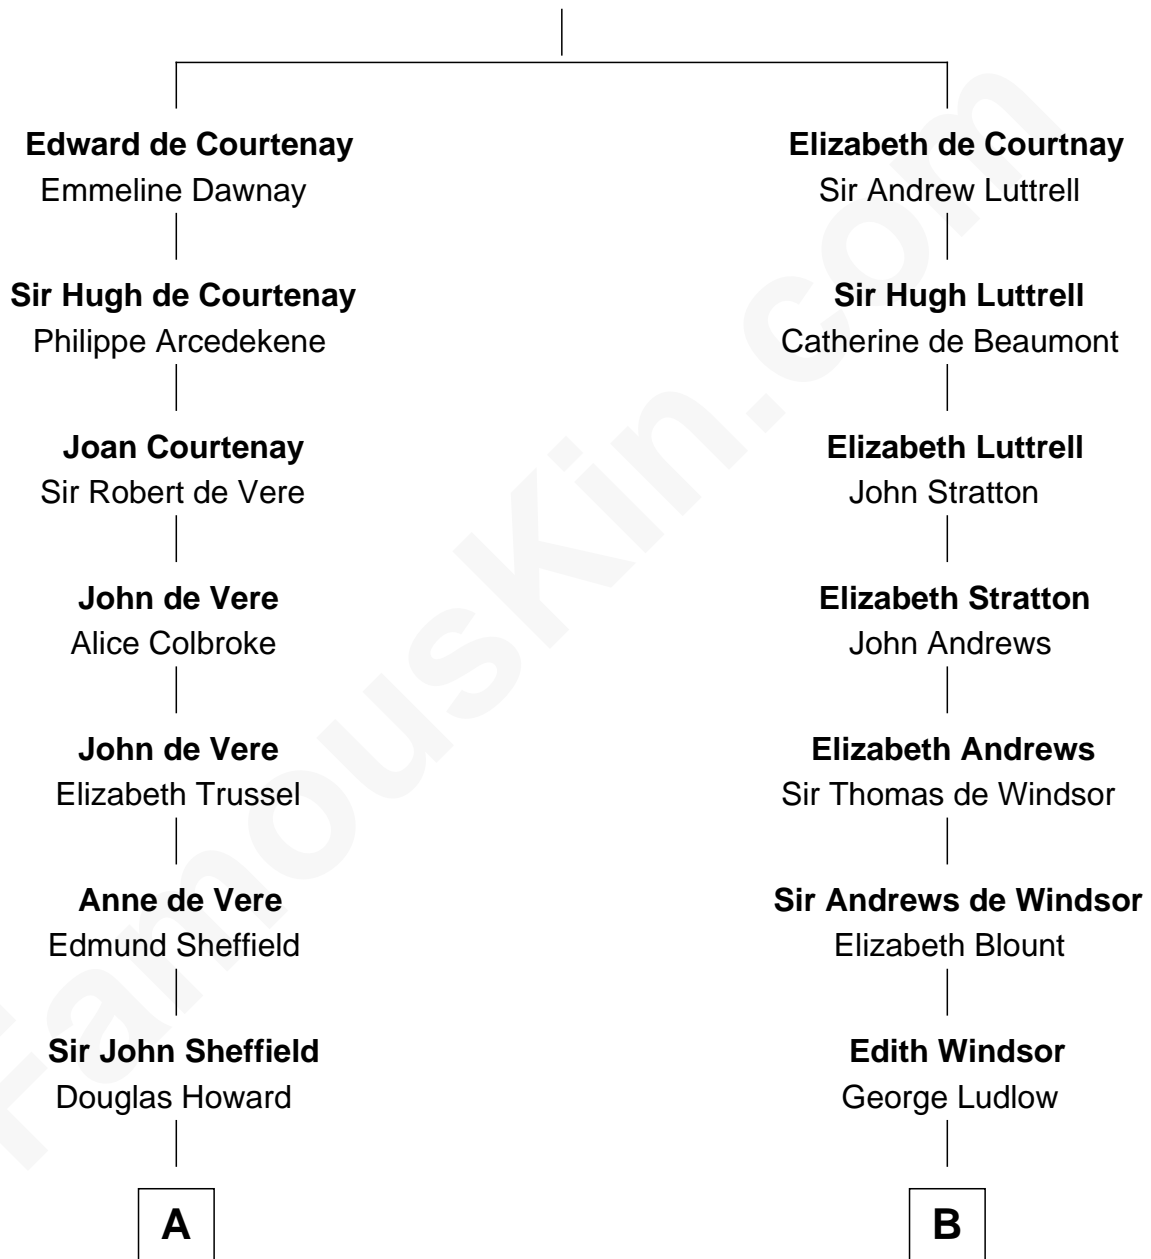

FamousKin.com Relationship Chart of

Ellen DeGeneres

Comedienne and TV Personality

20th cousin 1 time removed of

Jordan Peele

TV and Movie Actor

Sir Hugh de Courtenay

Margaret de Bohun

C

Joseph C. DeGeneres

Mary Whittemore

Alfred George DeGeneres

Julia E. Billiu

Elliot Everett DeGeneres

Ruth Elodie Martin

Elliot Everett DeGeneres