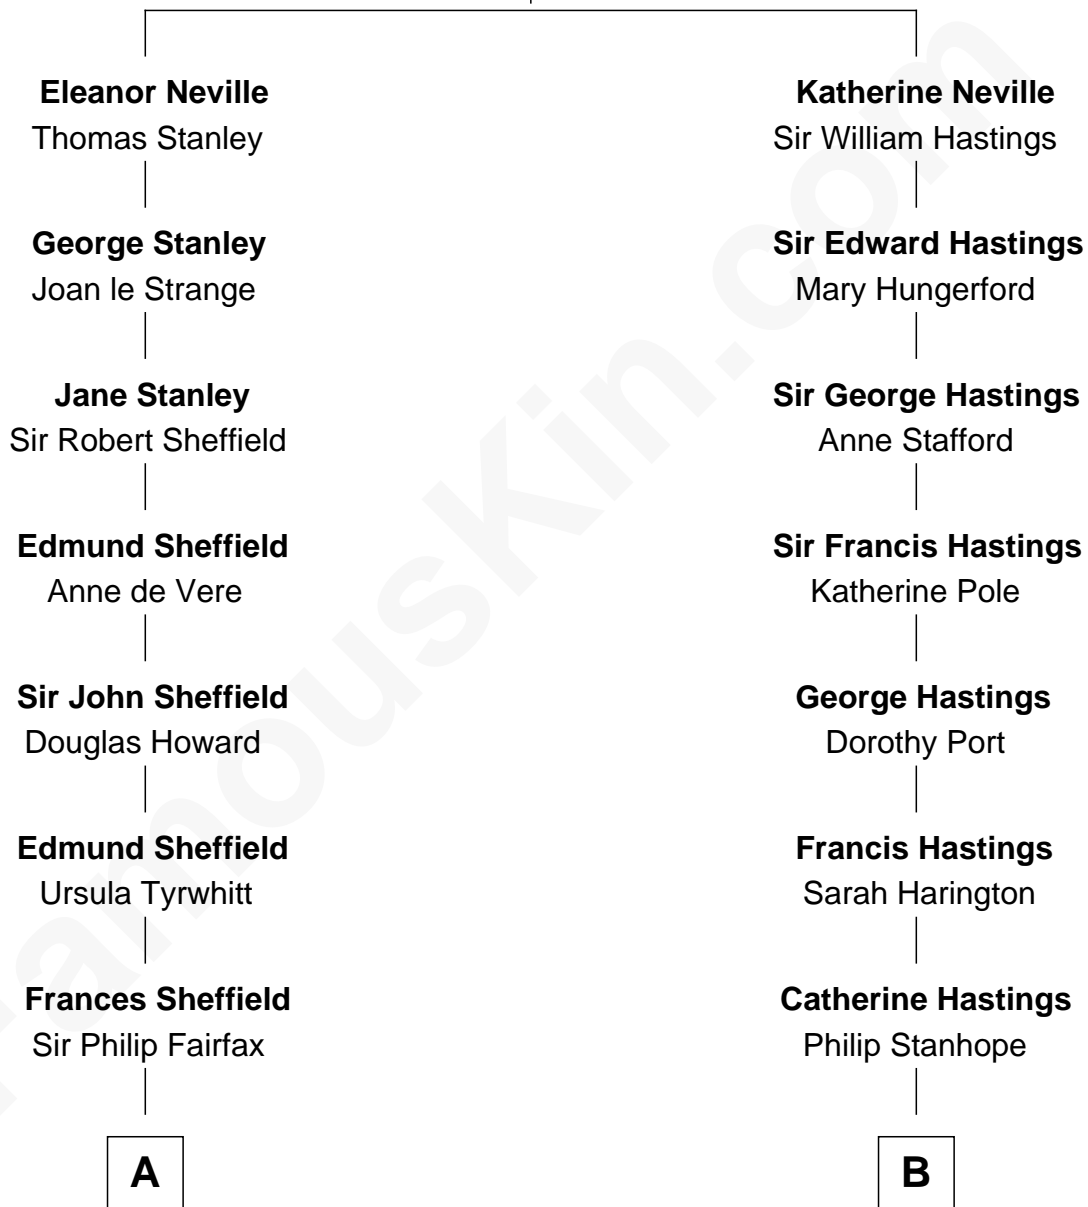

## Relationship Chart of

### Ellen DeGeneres

Comedienne and TV Personality

13th cousin 6 times removed of

### Lewis Carroll

Author of Alice in Wonderland

**Sir Richard Neville**

Alice Montagu

**C**

—  
**Elliot Everett DeGeneres**

Ruth Elodie Martin

—  
**Elliot Everett DeGeneres**