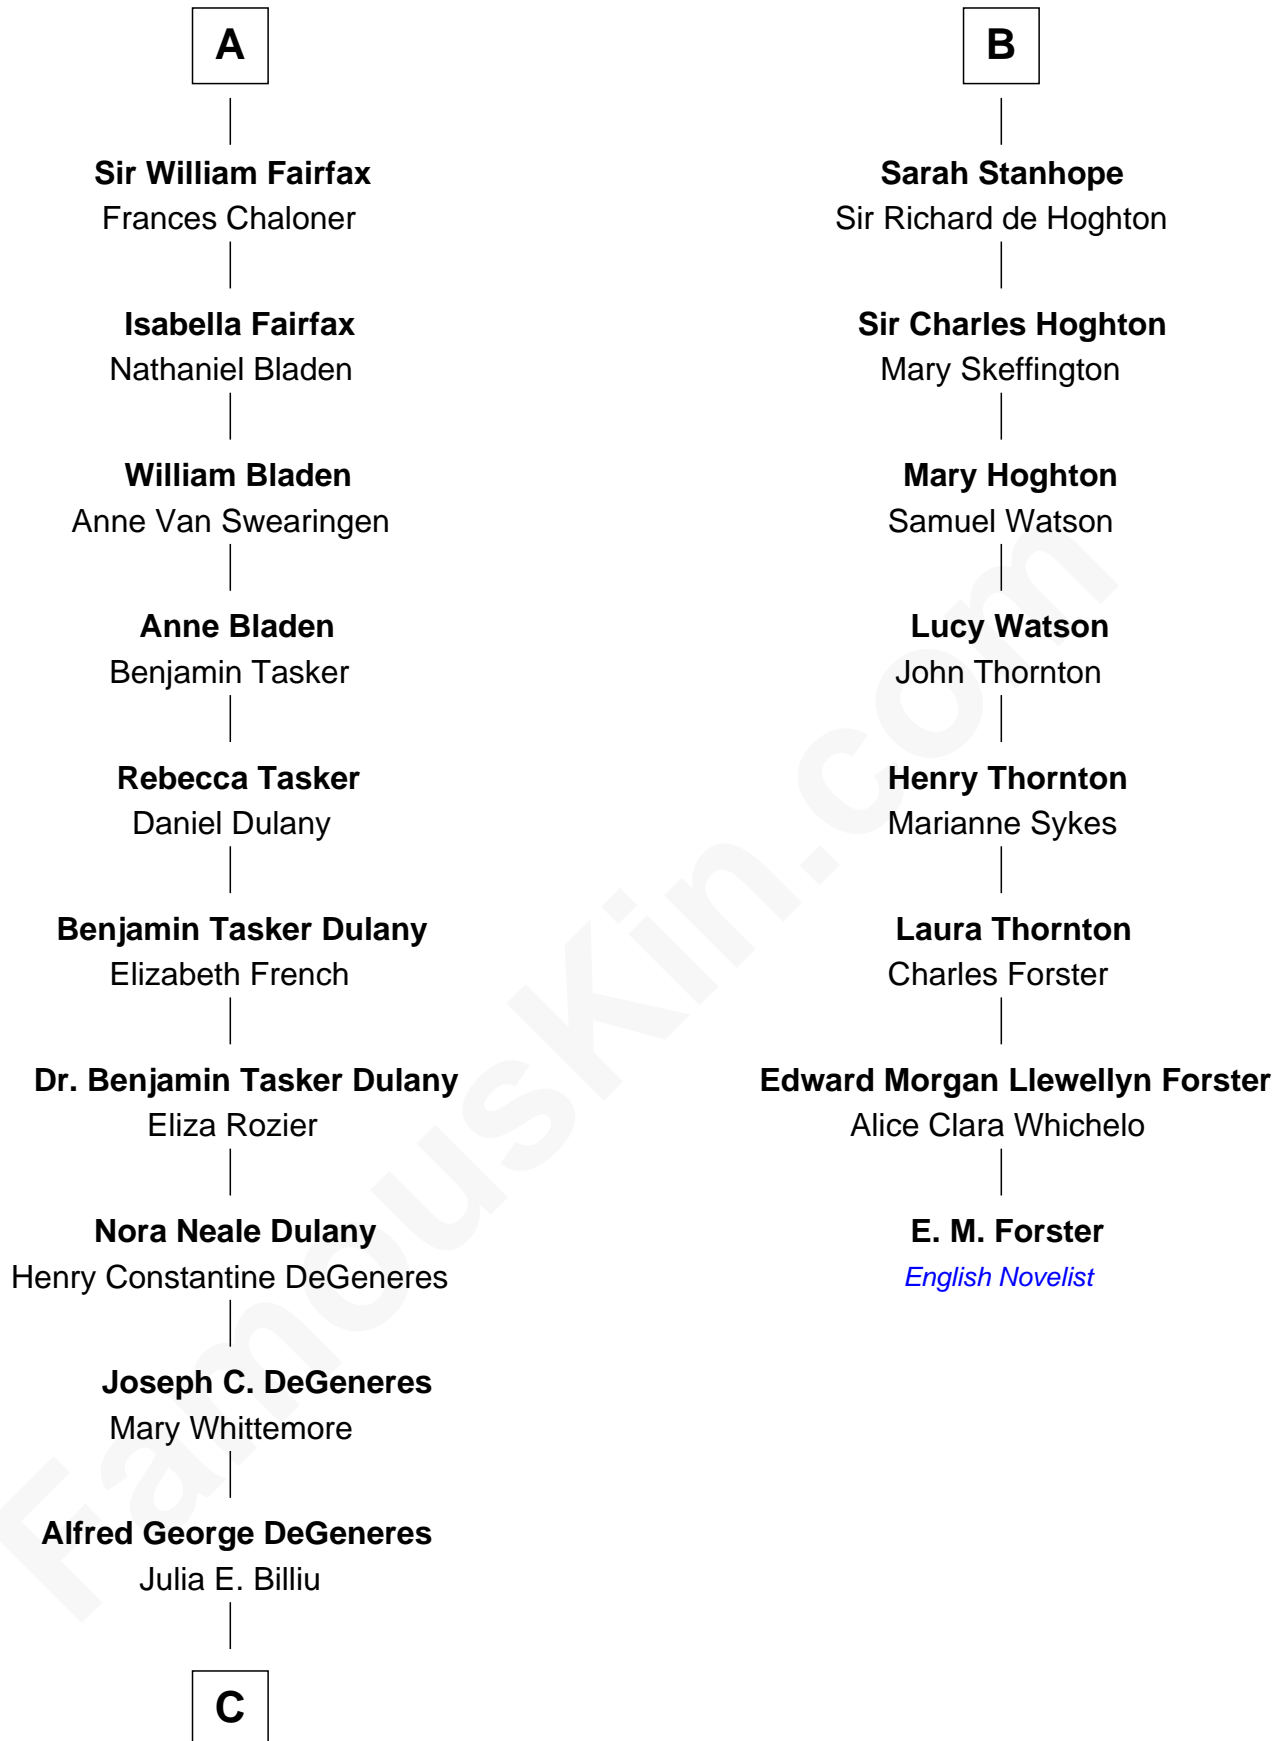

## Relationship Chart of

### Ellen DeGeneres

*Comedienne and TV Personality*

14th cousin 5 times removed of

**E. M. Forster**  
*English Novelist*

**Sir Richard Neville**

Alice Montagu

**C**

—  
**Elliot Everett DeGeneres**