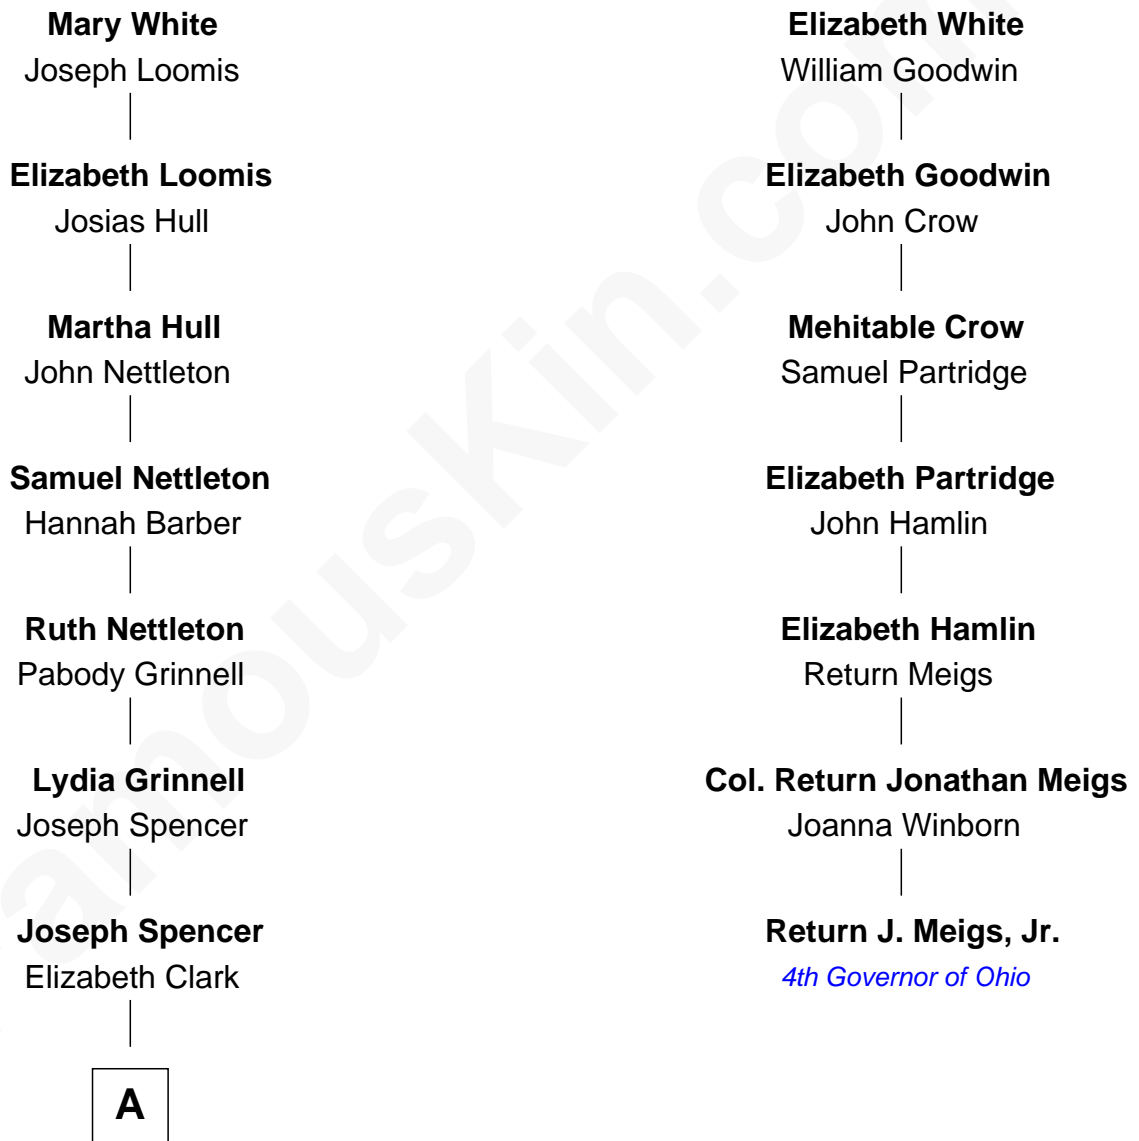

FamousKin.com Relationship Chart of

Ellen DeGeneres

Comedienne and TV Personality

6th cousin 8 times removed of

Return J. Meigs, Jr.

4th Governor of Ohio

Robert White

Bridget Allgar

A

Elizabeth Spencer

Nathan Pratt

Elizabeth Pratt

Dr. Alvan Fosdick Whittemore

George Whittemore

Cordelia Jenkins Dozer

Mary Whittemore