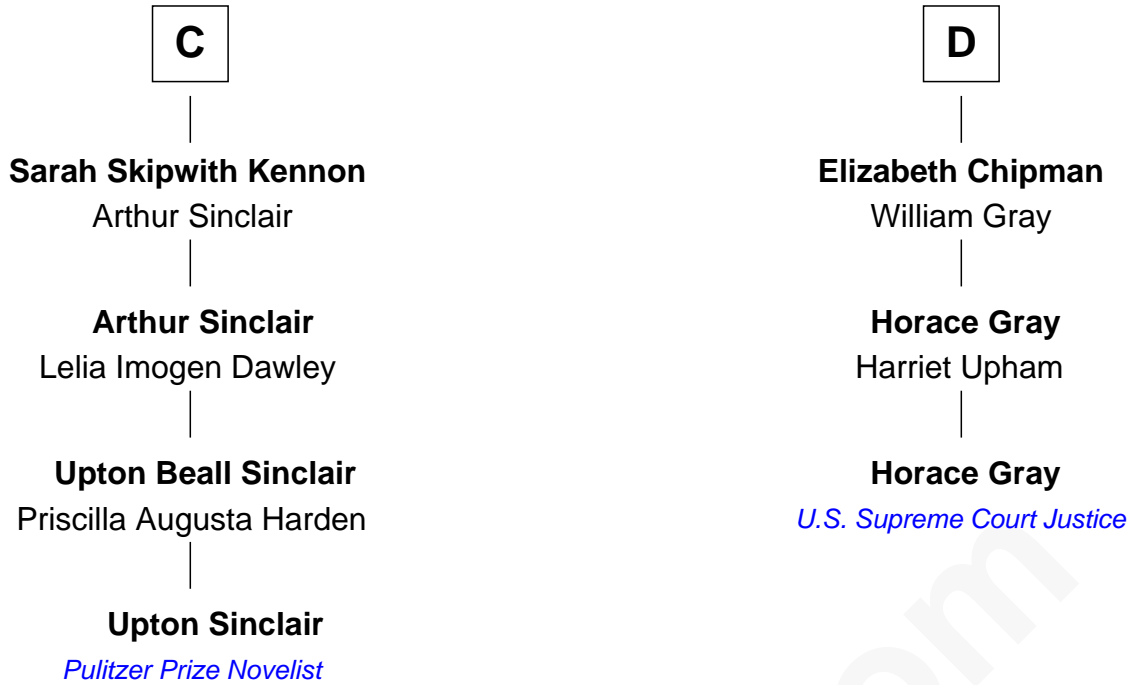

FamousKin.com

Relationship Chart of

Upton Sinclair

Pulitzer Prize Winning Novelist

19th cousin 1 time removed of

Horace Gray

U.S. Supreme Court Justice

Sir James de Audley

Sir Hugh I de Audley

Iseult de Mortimer

Alice de Audley

Sir Ralph de Neville

Margaret de Neville

Sir Henry Percy

Sir Henry Percy

Elizabeth Mortimer

Sir Henry Percy

Eleanor Neville

Sir Henry Percy

Eleanor Poynings

Margaret Percy

Sir William Gascoigne

B

FamousKin.com