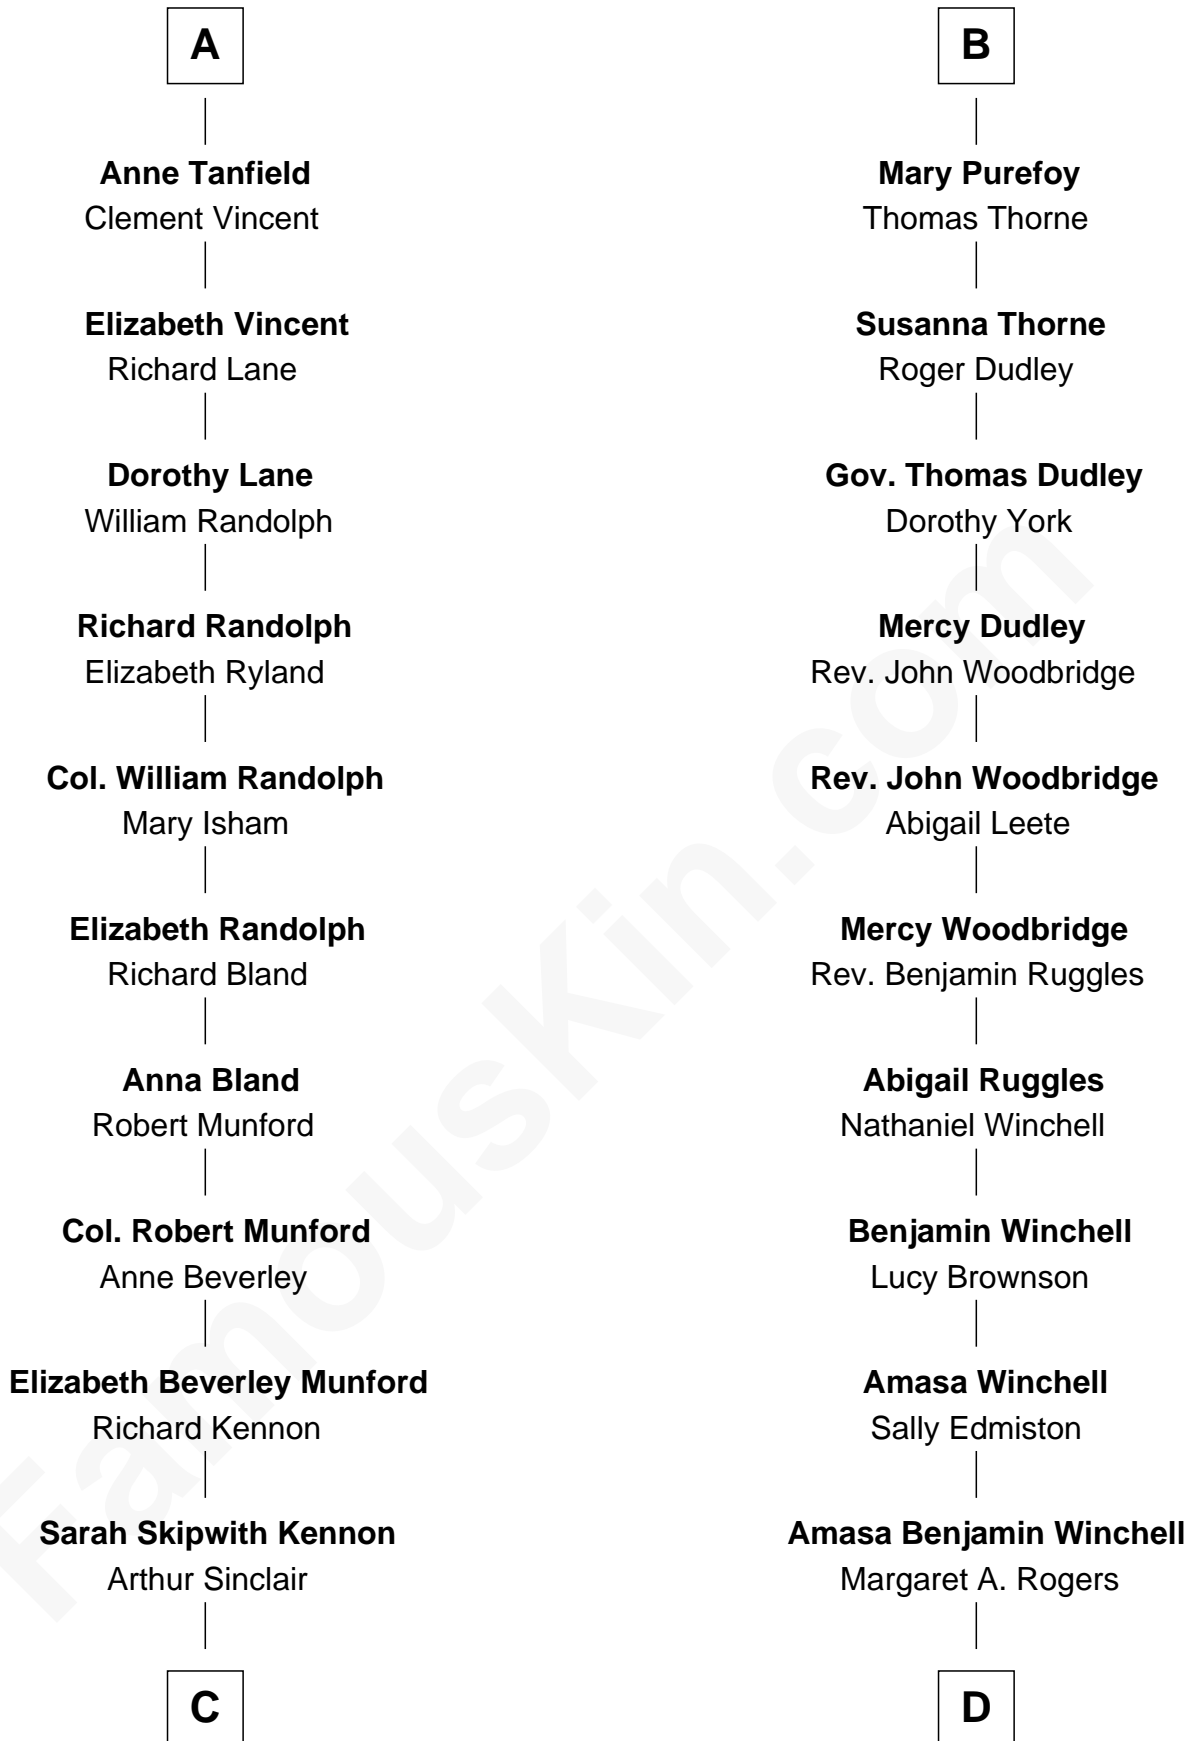

FamousKin.com

Relationship Chart of

Upton Sinclair

Pulitzer Prize Winning Novelist

19th cousin 2 times removed of

Anna Faris

TV and Movie Actress

Sir John Howard

Alice de Bois

Sir Robert Howard

Margaret de Scales

Sir John Howard

Alice Tendring

Sir Robert Howard

Margaret Mowbray

Katherine Howard

Isabel Brome

John Denton

Alice Denton

Nicholas Purefoy

Edward Purefoy

Anne Fettiplace

B

C

Arthur Sinclair
Lelia Imogen Dawley

Upton Beall Sinclair
Priscilla Augusta Harden

Upton Sinclair
Pulitzer Prize Novelist

D

Roger Williams Winchell
Arminta Vance

Veronica Ream Winchell
John Bathurst

Winchell Bathurst
Minnie Madie Meins