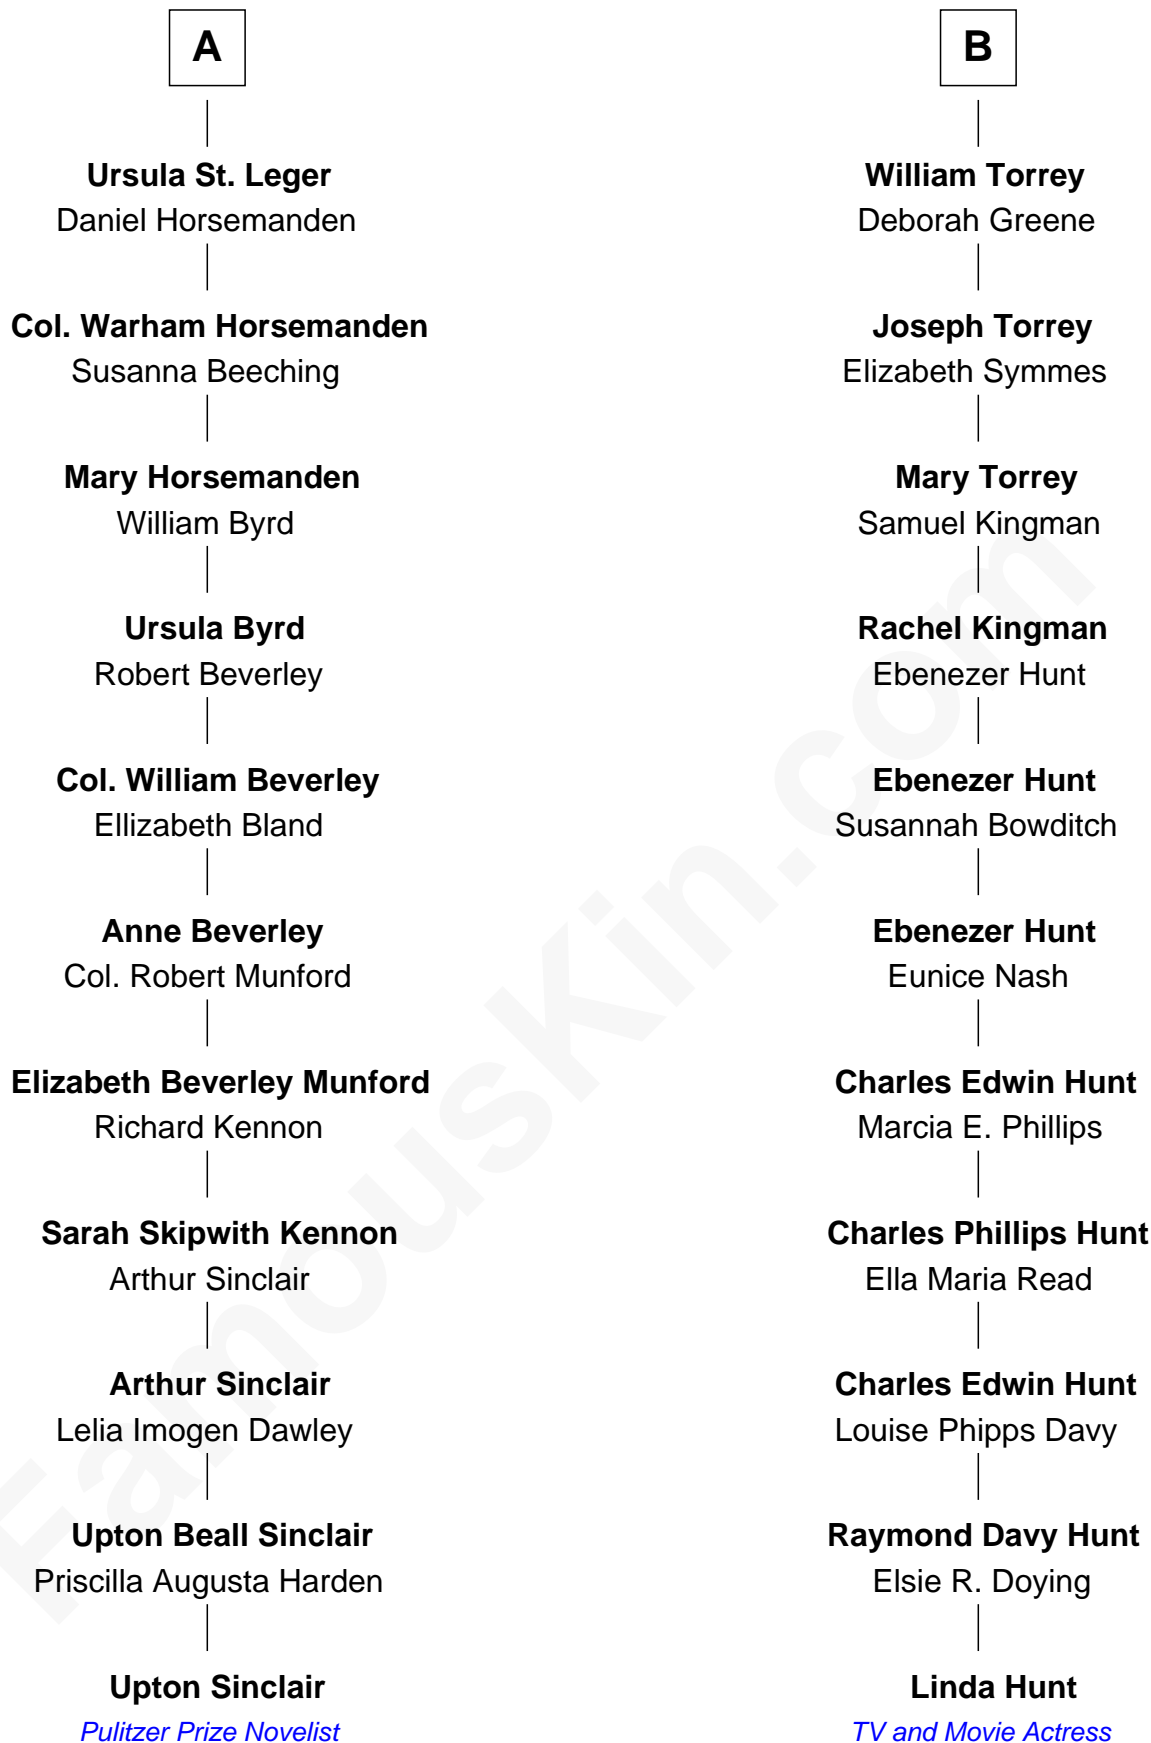

FamousKin.com Relationship Chart of

Upton Sinclair

Pulitzer Prize Winning Novelist

17th cousin of

Linda Hunt

TV and Movie Actress

Sir Henry Percy
Eleanor Neville

Sir Henry Percy
Eleanor Poynings

Henry Percy
Maud Herbert

Eleanor Percy
Edward Stafford

Mary Stafford
George Neville

Ursula Neville
Sir Warham St. Leger

Sir Anthony St. Leger
Mary Scott

Sir Warham St. Leger
Mary Hayward

A

Katherine Percy
Sir Edmund Grey

Anne Grey
Sir John Grey

Probable

Tacy Grey
John Guise

William Guise
Mary Rotsey

John Guise
Jane Pauncefoot

Elizabeth Guise
Robert Haviland

Jane Haviland
William Torrey

B