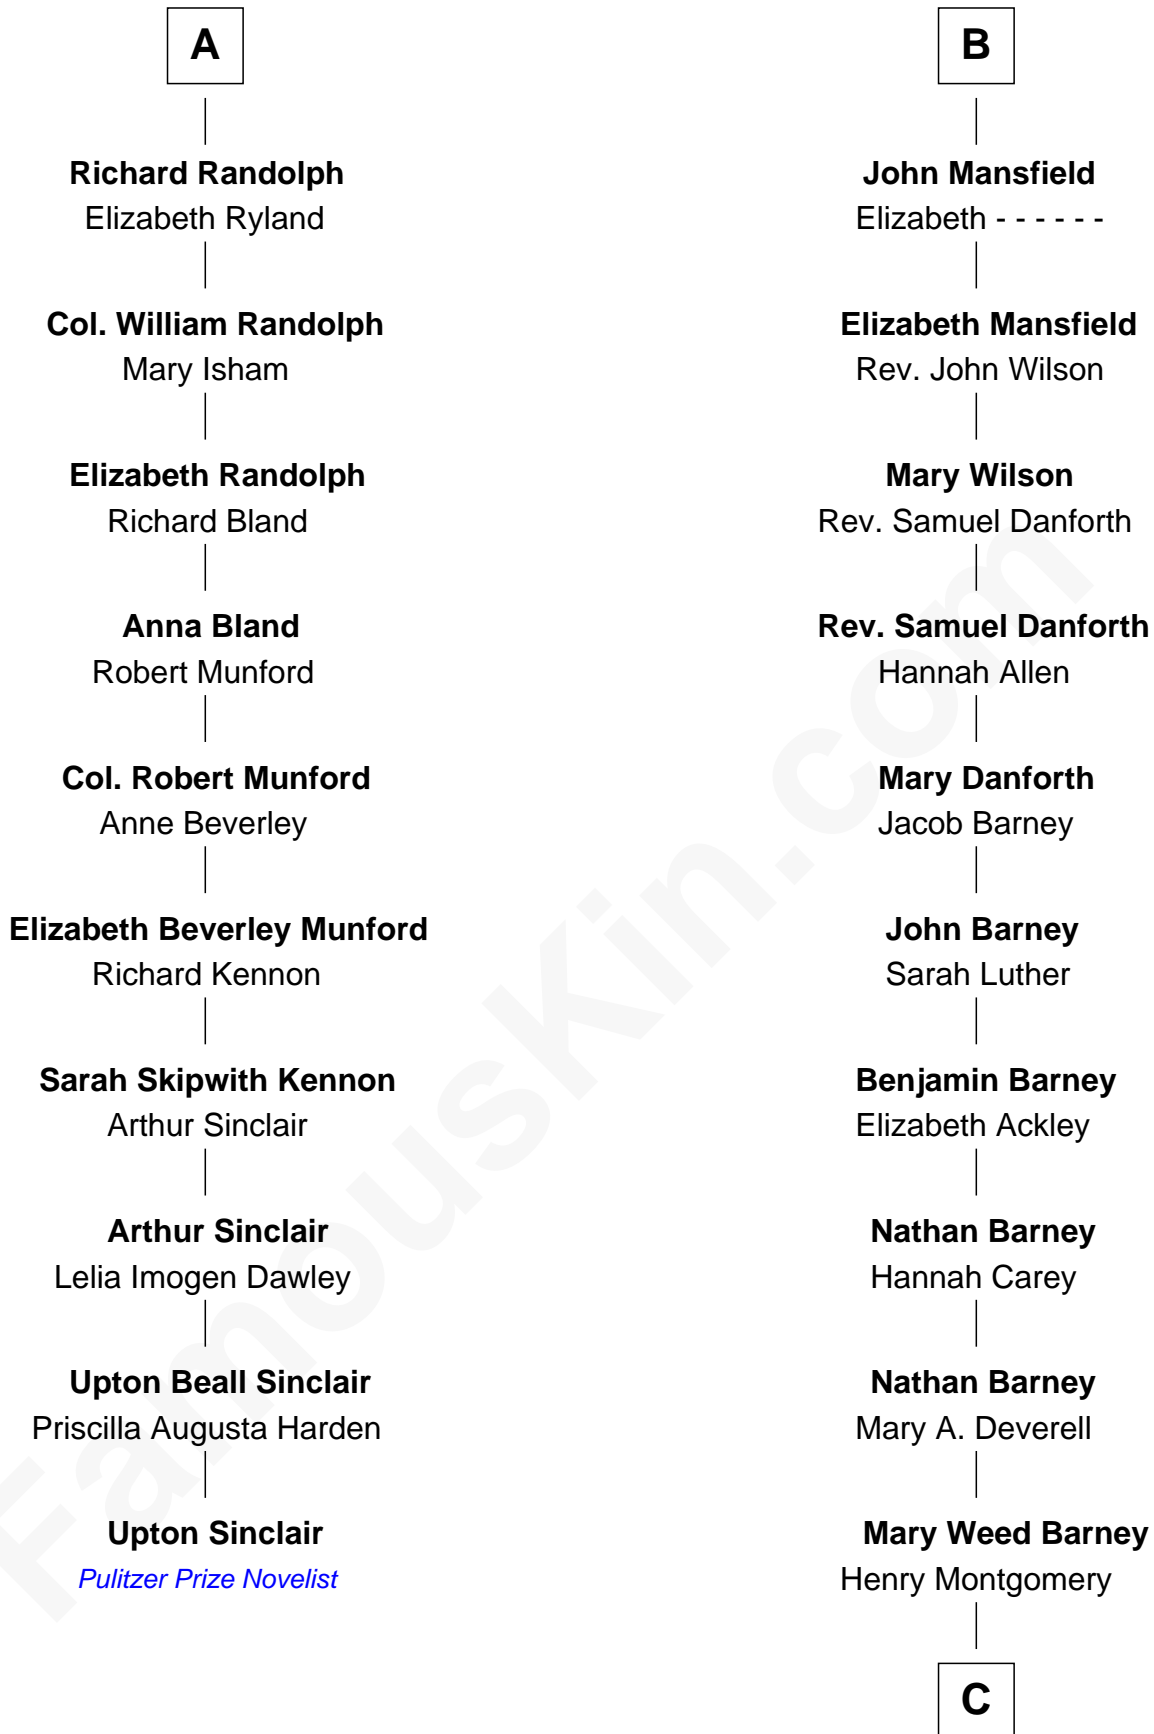

FamousKin.com

Relationship Chart of

Upton Sinclair

Pulitzer Prize Winning Novelist

16th cousin 2 times removed of

Elizabeth Montgomery

TV Actress - "Bewitched"

C

Henry Montgomery
Elizabeth Bryan Allen

Elizabeth Montgomery
TV Actress - "Bewitched"

FamousKin.com