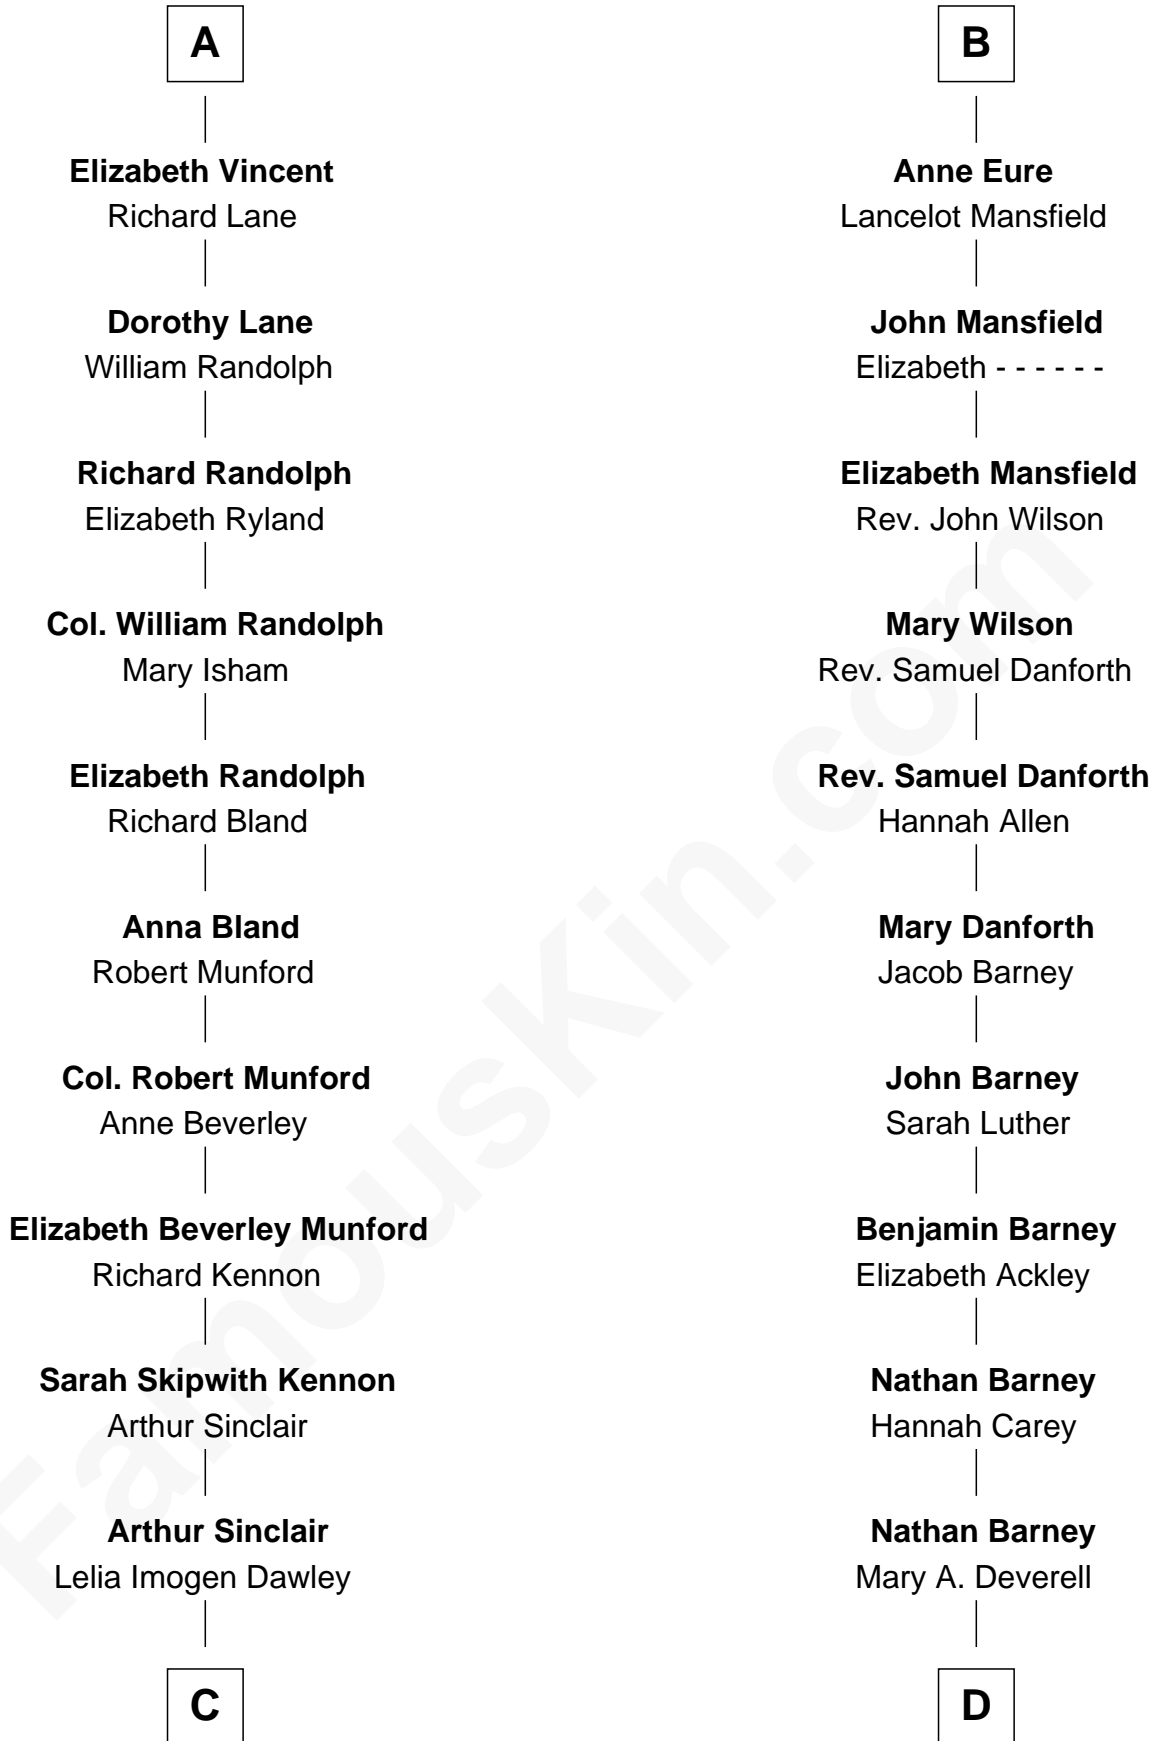

FamousKin.com

Relationship Chart of

Upton Sinclair

Pulitzer Prize Winning Novelist

18th cousin 1 time removed of

Elizabeth Montgomery

TV Actress - "Bewitched"

C

Upton Beall Sinclair
Priscilla Augusta Harden

Upton Sinclair
Pulitzer Prize Novelist

D

Mary Weed Barney
Henry Montgomery

Henry Montgomery
Elizabeth Bryan Allen

Elizabeth Montgomery
TV Actress - "Bewitched"