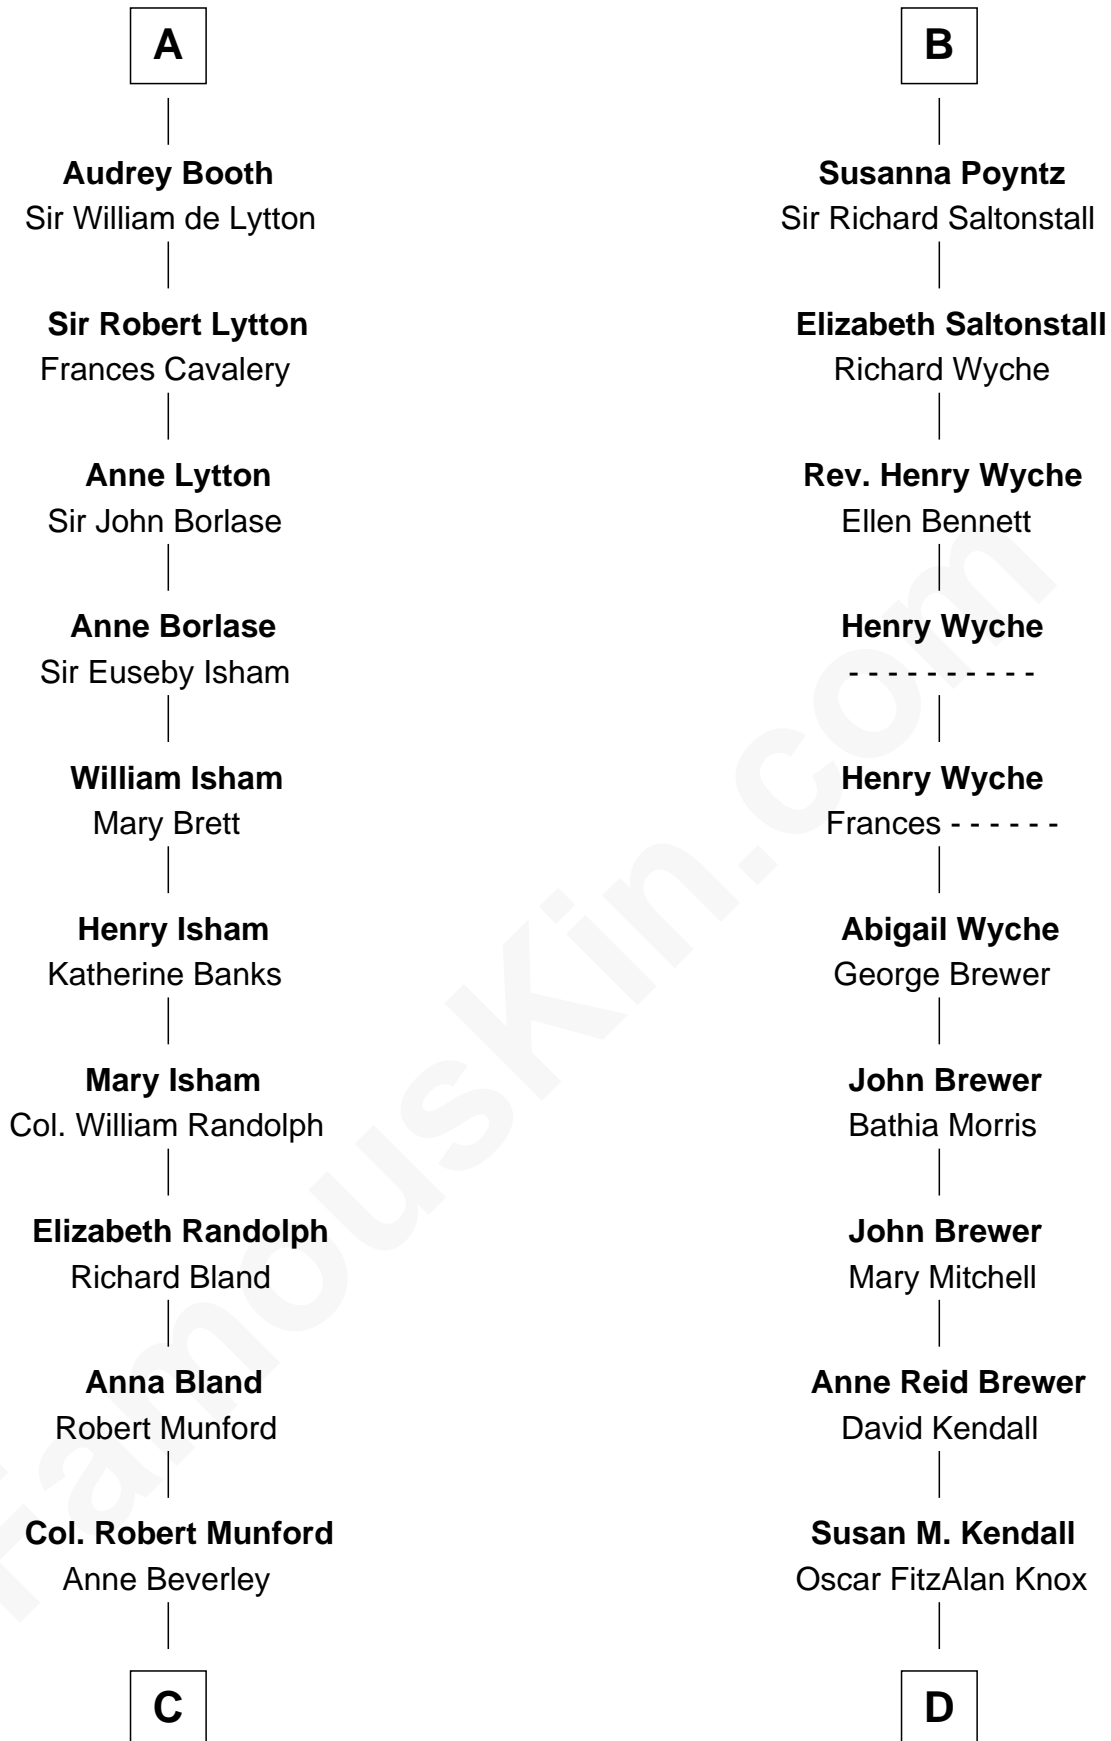

FamousKin.com

Relationship Chart of

Upton Sinclair

Pulitzer Prize Winning Novelist

20th cousin 1 time removed of

Truman Capote

Author of In Cold Blood

C