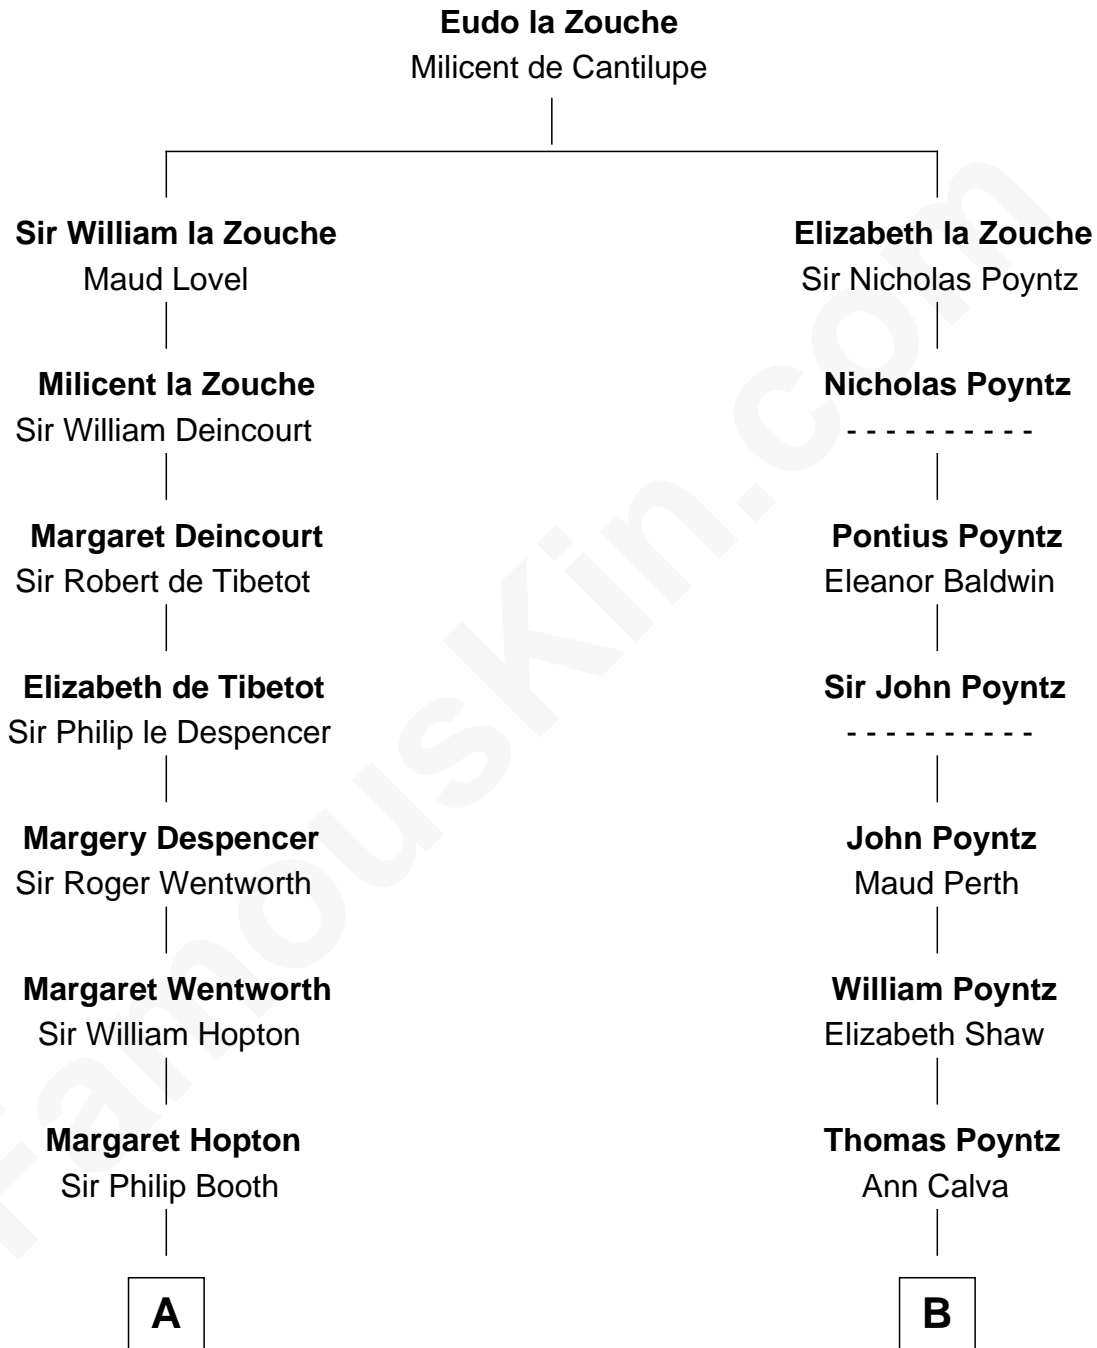

FamousKin.com

Relationship Chart of

Upton Sinclair

Pulitzer Prize Winning Novelist

20th cousin 1 time removed of

Truman Capote

Author of In Cold Blood

C