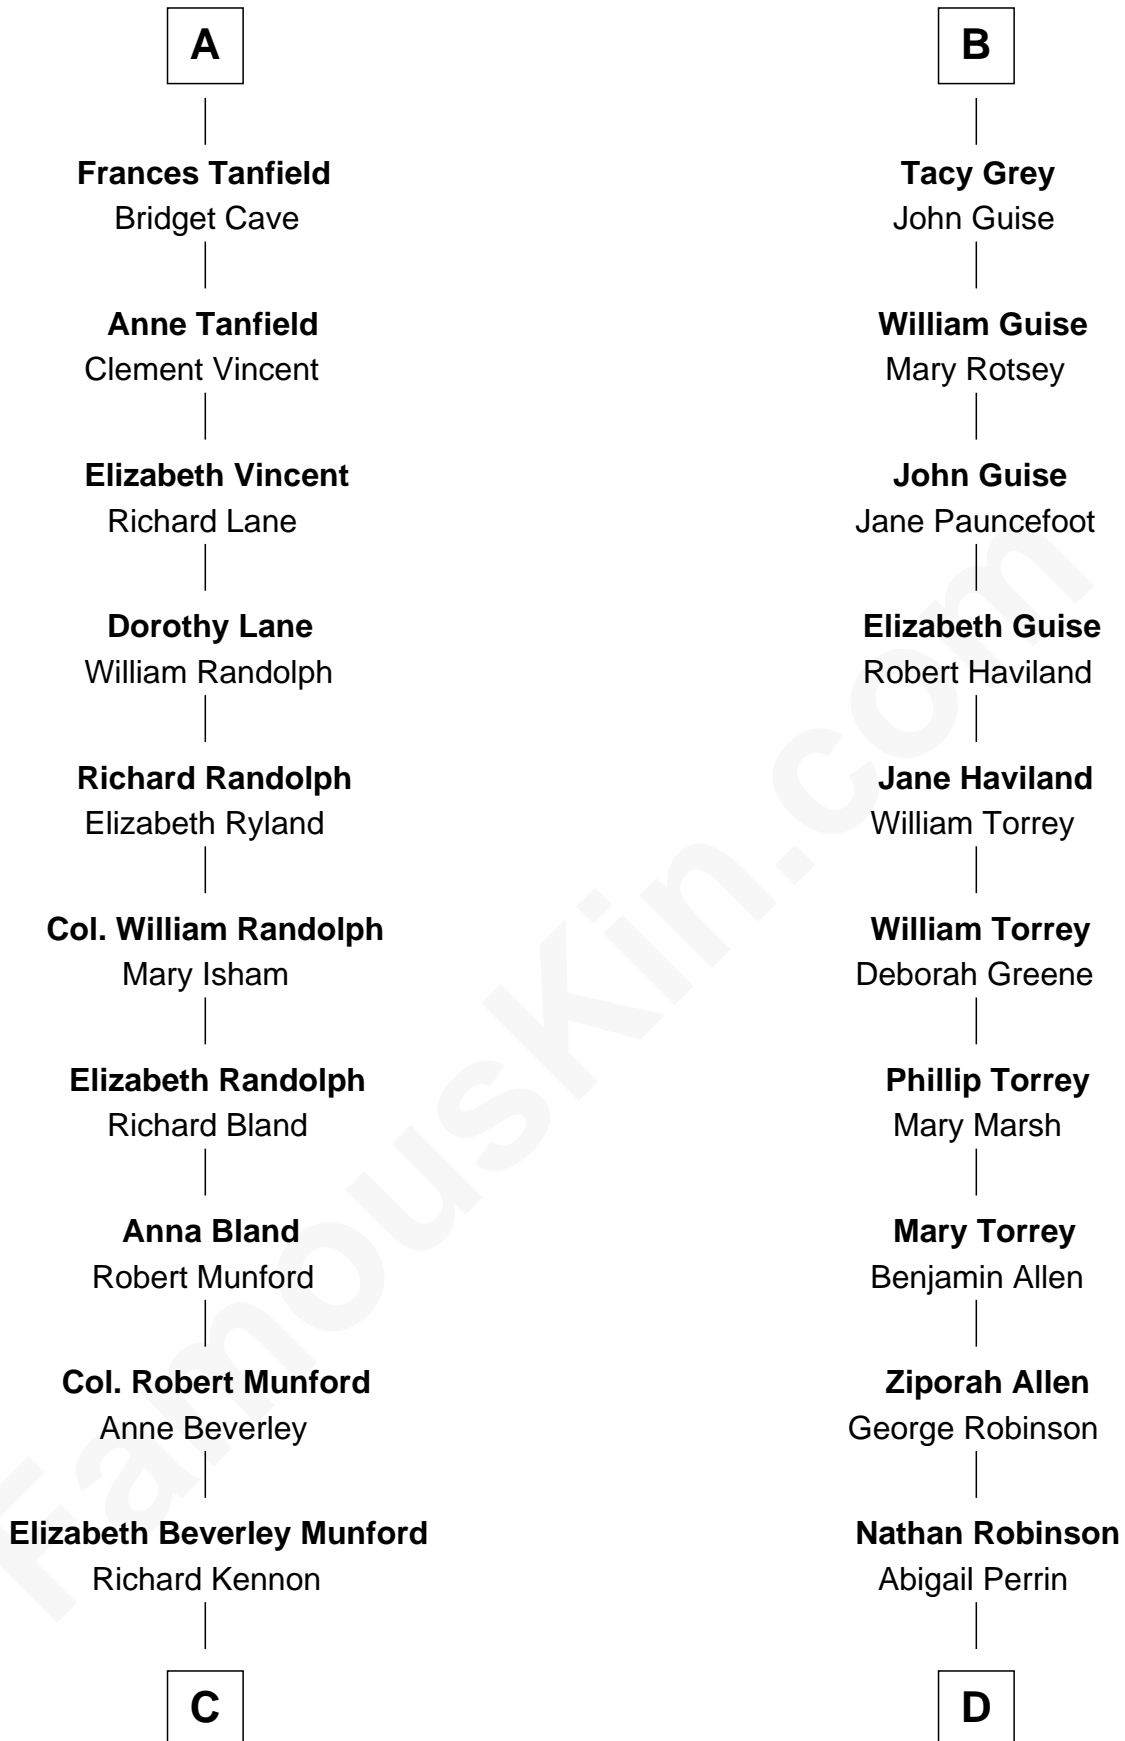

### Upton Sinclair

*Pulitzer Prize Winning Novelist*

20th cousin 1 time removed of

**Raquel Welch**  
*Movie Actress*

**Robert de Neville**  
Mary FitzRanulph

**Sir Ranulph de Neville**  
Euphemia de Clavering

**Sir Ralph de Neville**  
Alice de Audley

**Sir John de Neville**  
Maude de Percy

**Sir Ralph Neville**  
Joan Beaufort

**Sir Edward Neville**  
Katherine Howard

**Catherine Neville**  
Robert Tanfield

**William Tanfield**  
Elizabeth Stavelly

**A**

**Sir Ranulph de Neville**  
Euphemia de Clavering

**Sir Ralph de Neville**  
Alice de Audley

**Margaret de Neville**  
Sir Henry Percy

**Sir Henry Percy**  
Elizabeth Mortimer

**Sir Henry Percy**  
Eleanor Neville

**Katherine Percy**  
Sir Edmund Grey

**Anne Grey**  
Sir John Grey

Probable

**B**

**C**

**Sarah Skipwith Kennon**

Arthur Sinclair

**Arthur Sinclair**