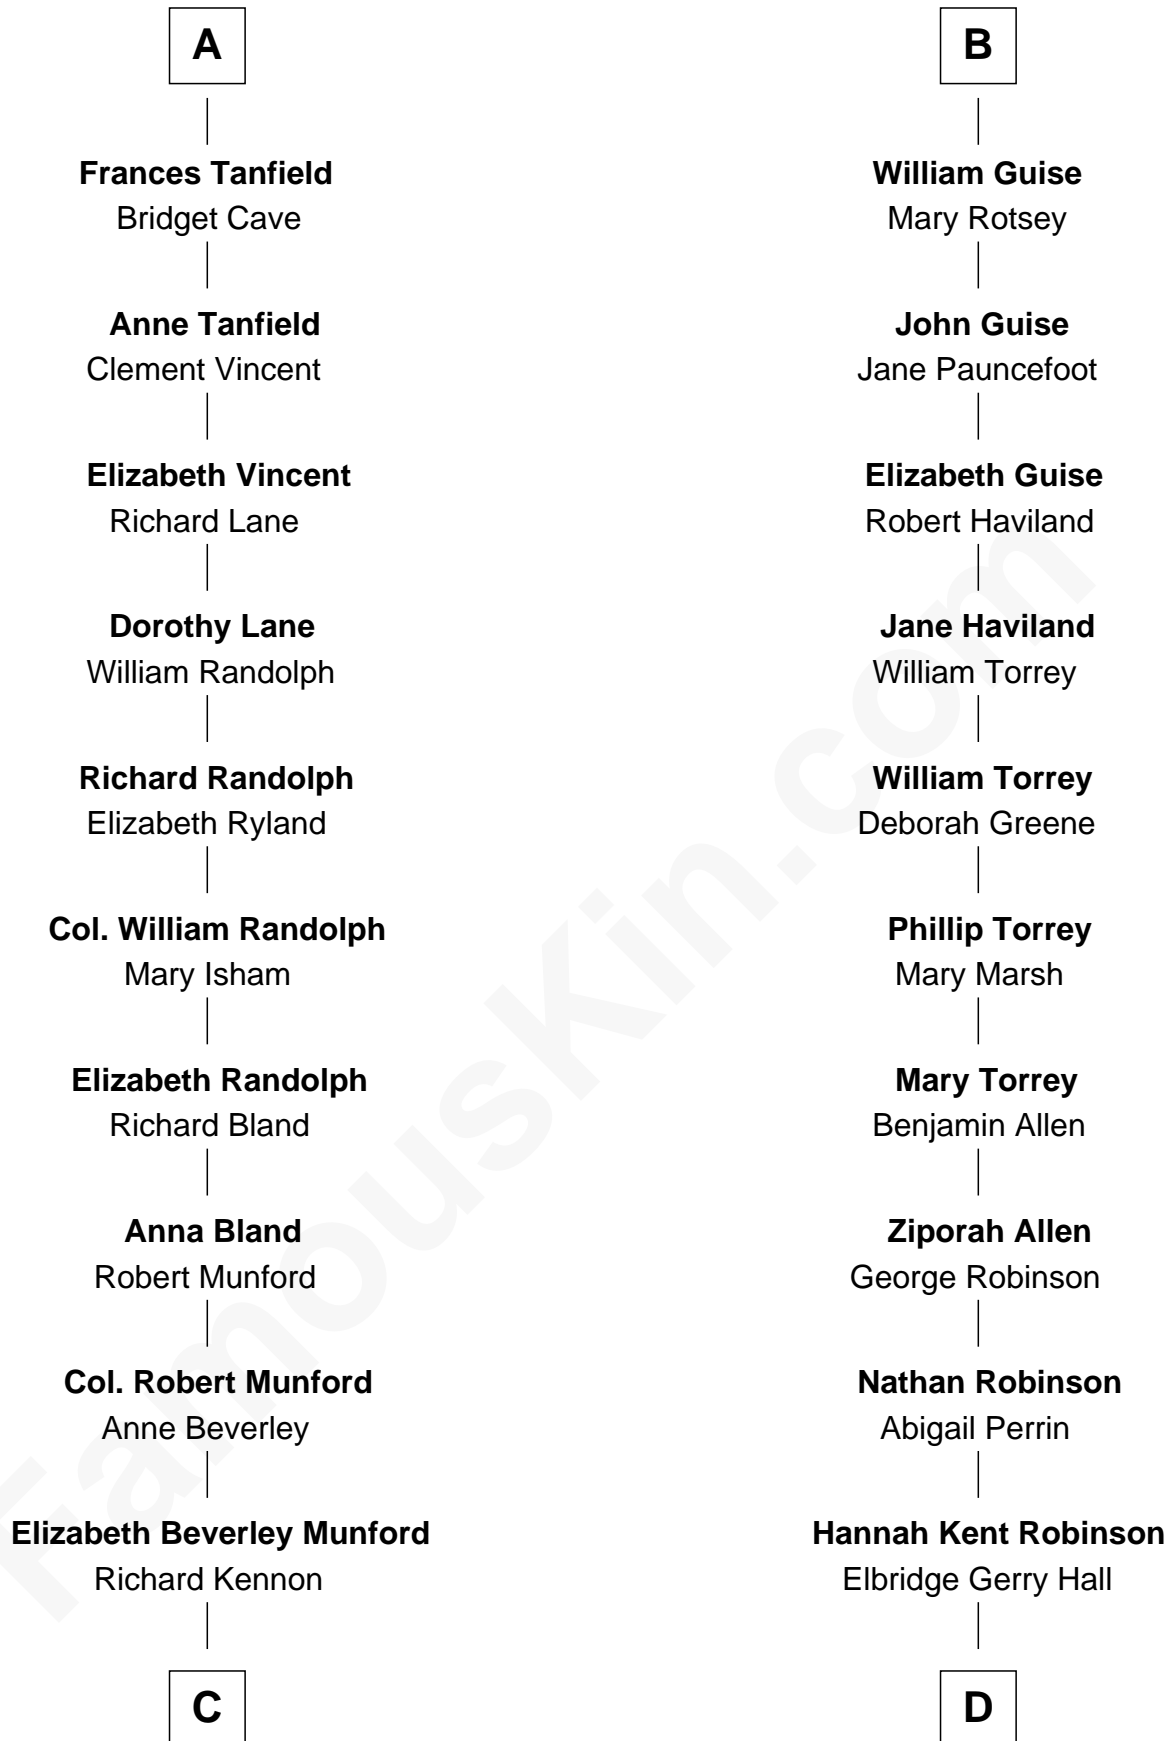

FamousKin.com Relationship Chart of

Upton Sinclair

Pulitzer Prize Winning Novelist

20th cousin of

Raquel Welch

Movie Actress

C

Sarah Skipwith Kennon