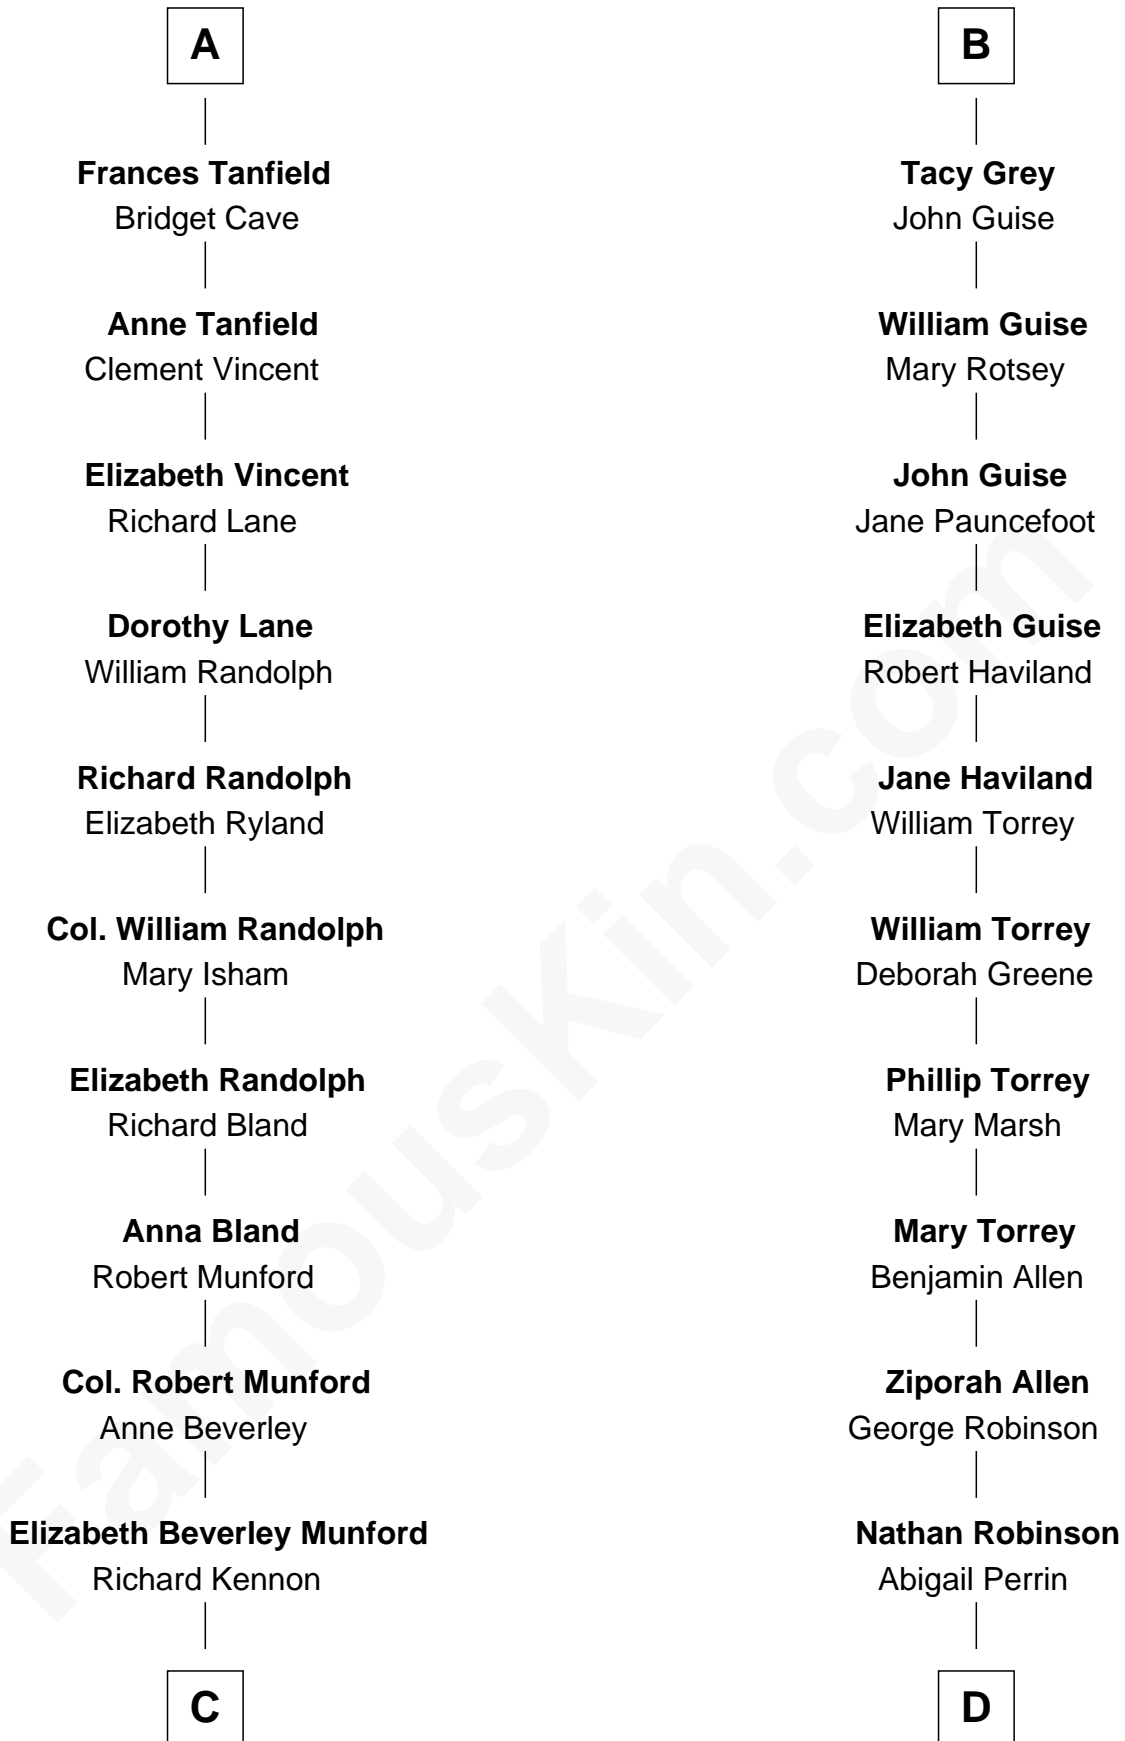

FamousKin.com

Relationship Chart of

Upton Sinclair

Pulitzer Prize Winning Novelist

20th cousin 1 time removed of

Raquel Welch
Movie Actress

Robert FitzRoger
Margery la Zouche

Euphemia de Clavering
Sir Ranulph de Neville

Anne Grey
Sir John Grey

Probable

B

C

Sarah Skipwith Kennon

Arthur Sinclair

Arthur Sinclair

Lelia Imogen Dawley