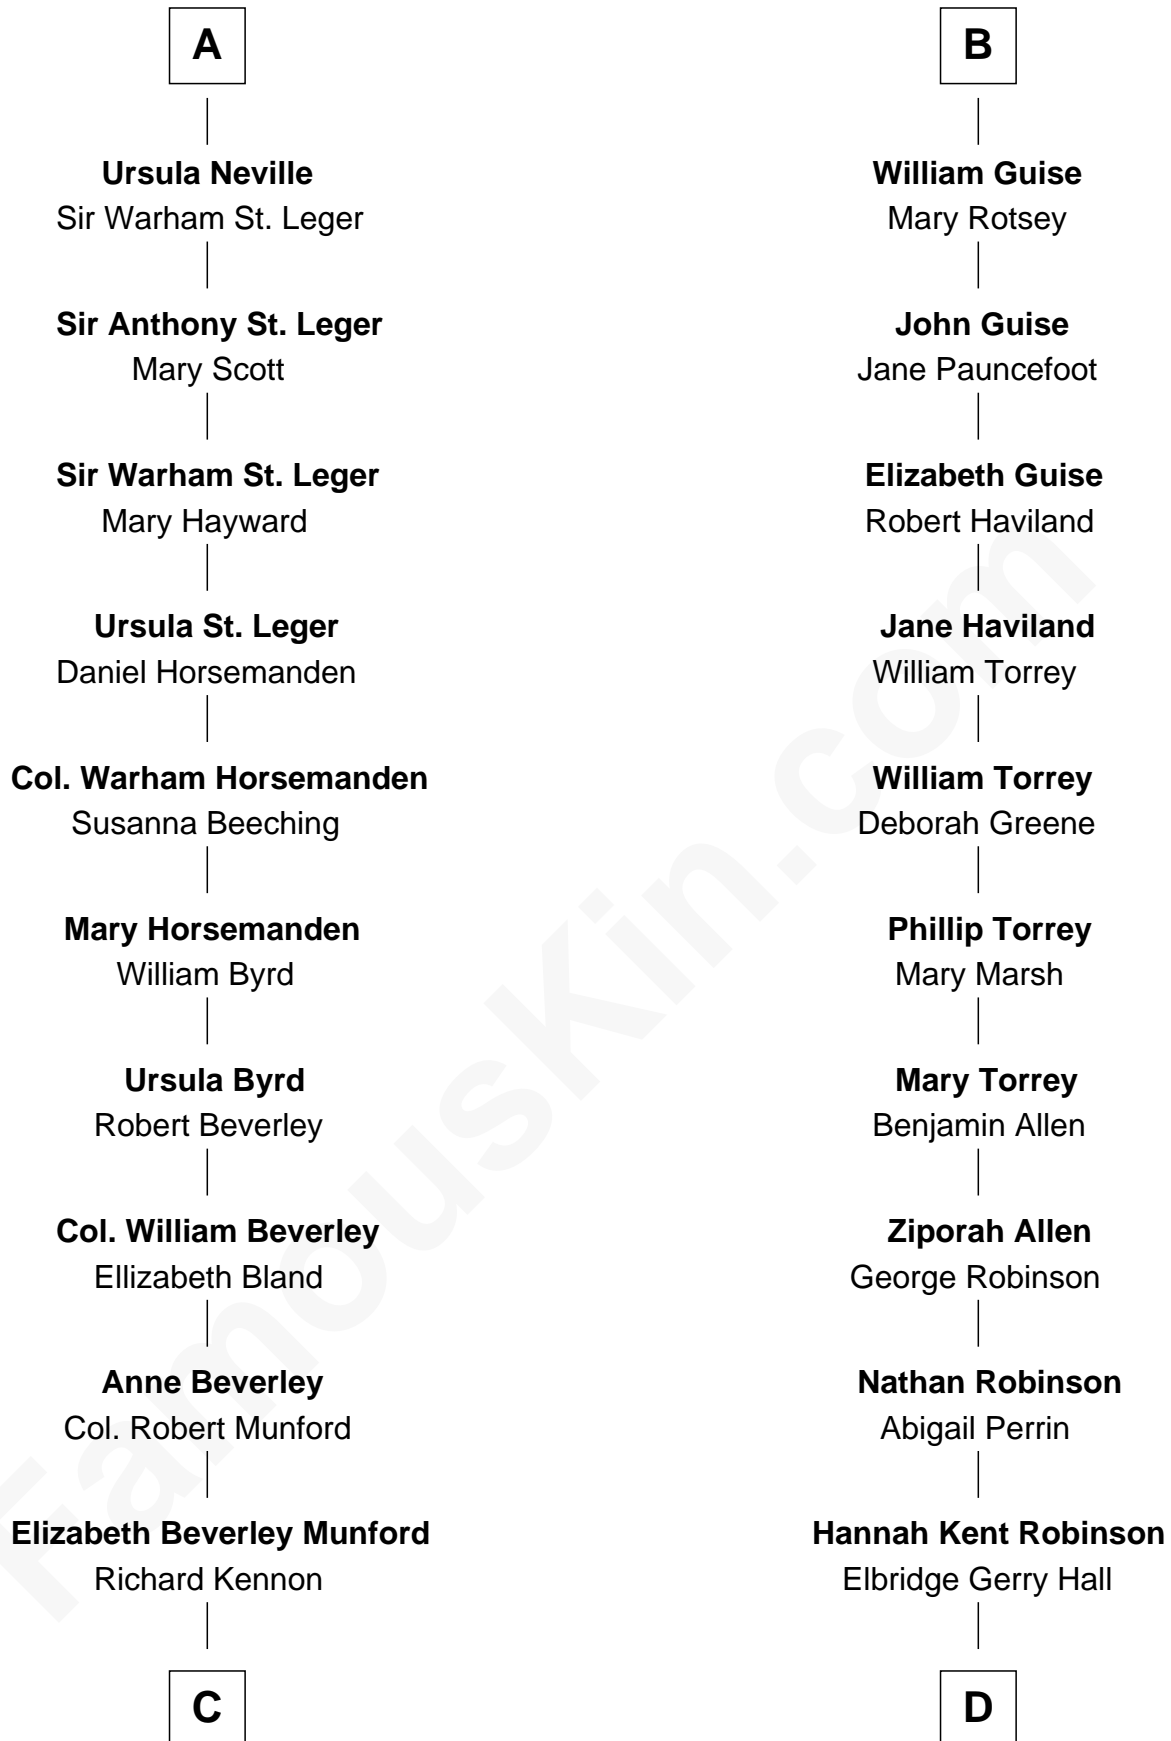

# FamousKin.com Relationship Chart of

**Upton Sinclair**

*Pulitzer Prize Winning Novelist*

20th cousin of

**Raquel Welch**

*Movie Actress*

**Sir Maurice de Berkeley**

Eve la Zouche

**Thomas de Berkeley**  
Katherine de Clyvedon

**Sir John Berkeley**  
Elizabeth Betteshorne

**Eleanor Berkeley**  
Sir Richard Poynings

**Eleanor Poynings**  
Sir Henry Percy

**Henry Percy**  
Maud Herbert

**Eleanor Percy**  
Edward Stafford

**Mary Stafford**  
George Neville

**A**

**Maurice de Berkeley**  
Margaret - - - - -

**Thomas Berkeley**  
Catherine Botetourte

**Maurice Berkeley**  
Johanna Denham

**Maurice Berkeley**  
Ellen Montfort

**Sir William Berkeley**  
Anne Stafford

**Anne Berkeley**  
Sir John Guise

**John Guise**  
Tacy Grey

**B**

**C**

**Sarah Skipwith Kennon**

Arthur Sinclair

**Arthur Sinclair**