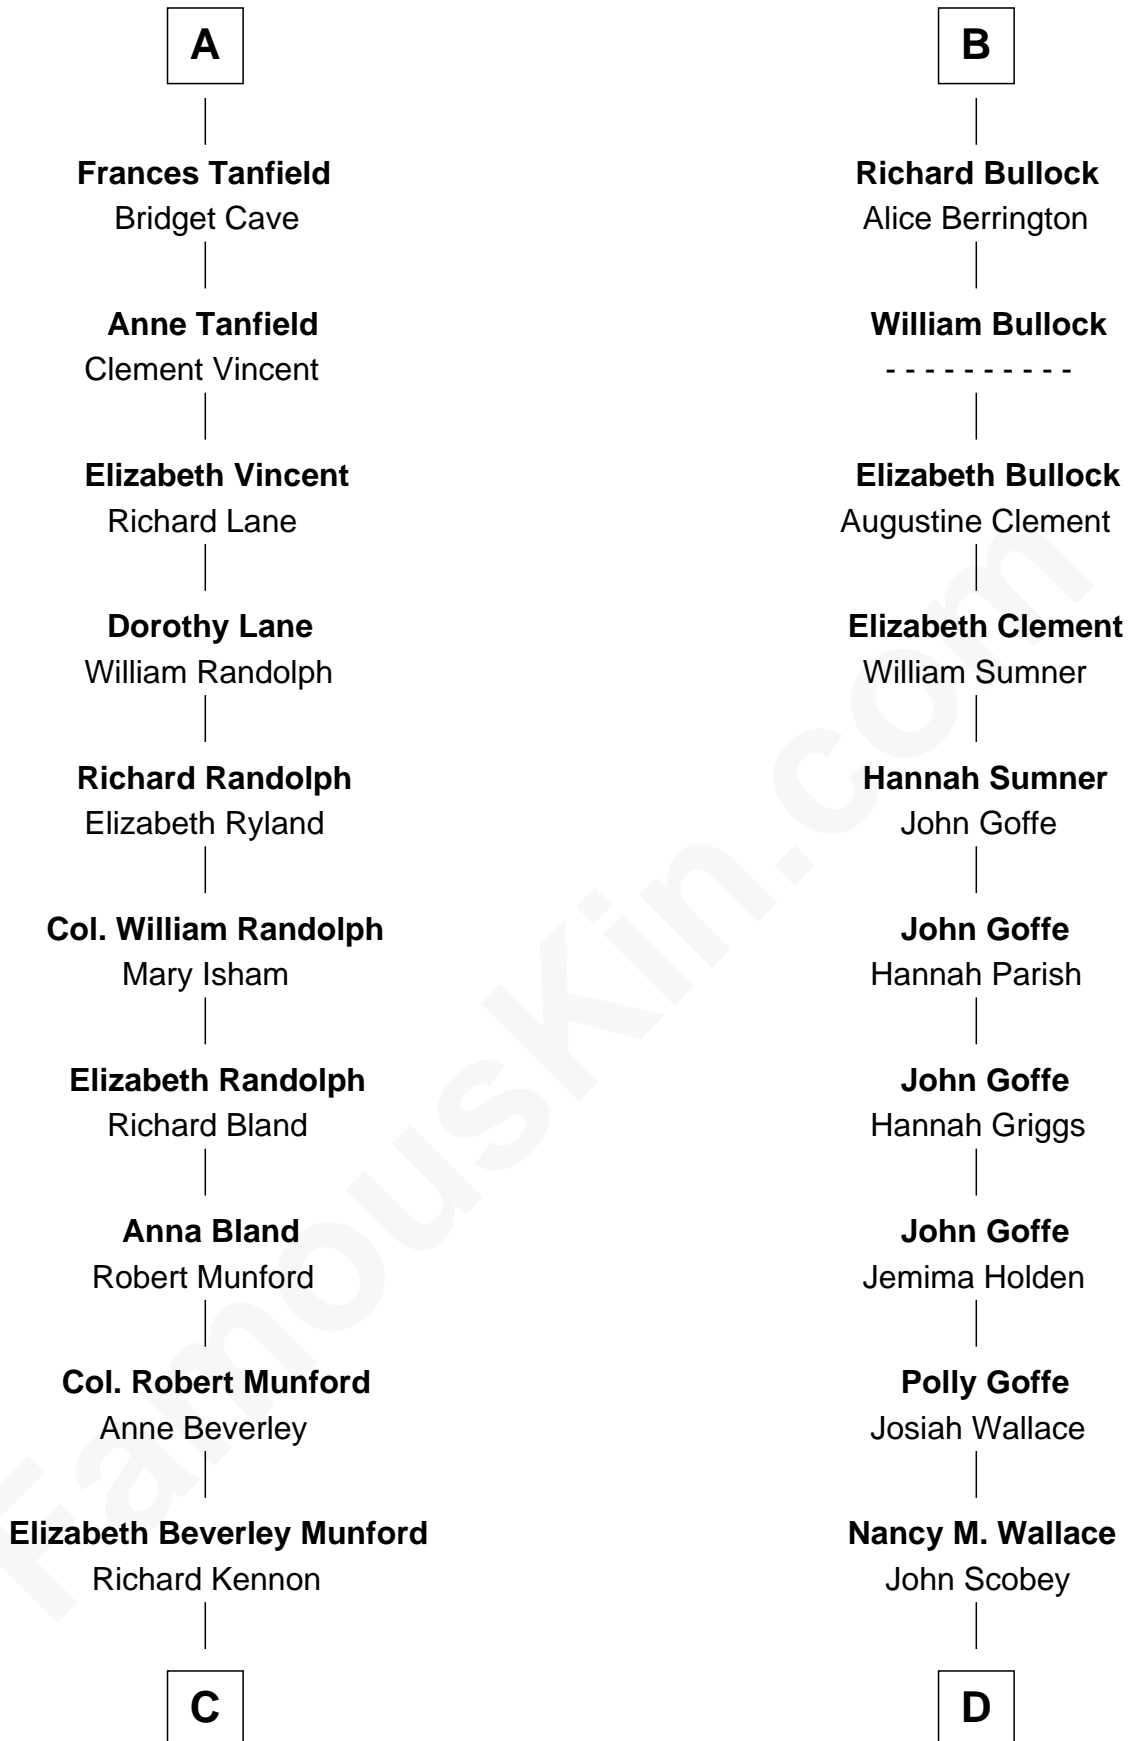

FamousKin.com

Relationship Chart of

Upton Sinclair

Pulitzer Prize Winning Novelist

19th cousin 1 time removed of

Lou (Henry) Hoover

First Lady of President Herbert Hoover

Bartholomew de Badlesmere

Margaret de Clare

Elizabeth de Badlesmere

Sir William de Bohun

Elizabeth de Bohun

Sir Richard Fitzalan

Elizabeth Fitzalan

Sir Thomas Mowbray

Margaret Mowbray

Maud de Badlesmere

John de Vere

Aubrey de Vere

Alice FitzWalter

Sir Richard de Vere

Alice Sergeaux

Sir John de Vere

Elizabeth Howard

Joan de Vere

Sir William Norreys

Margaret Norreys

Gilbert Bullock

Thomas Bullock

Alice Kingsmill

B

C