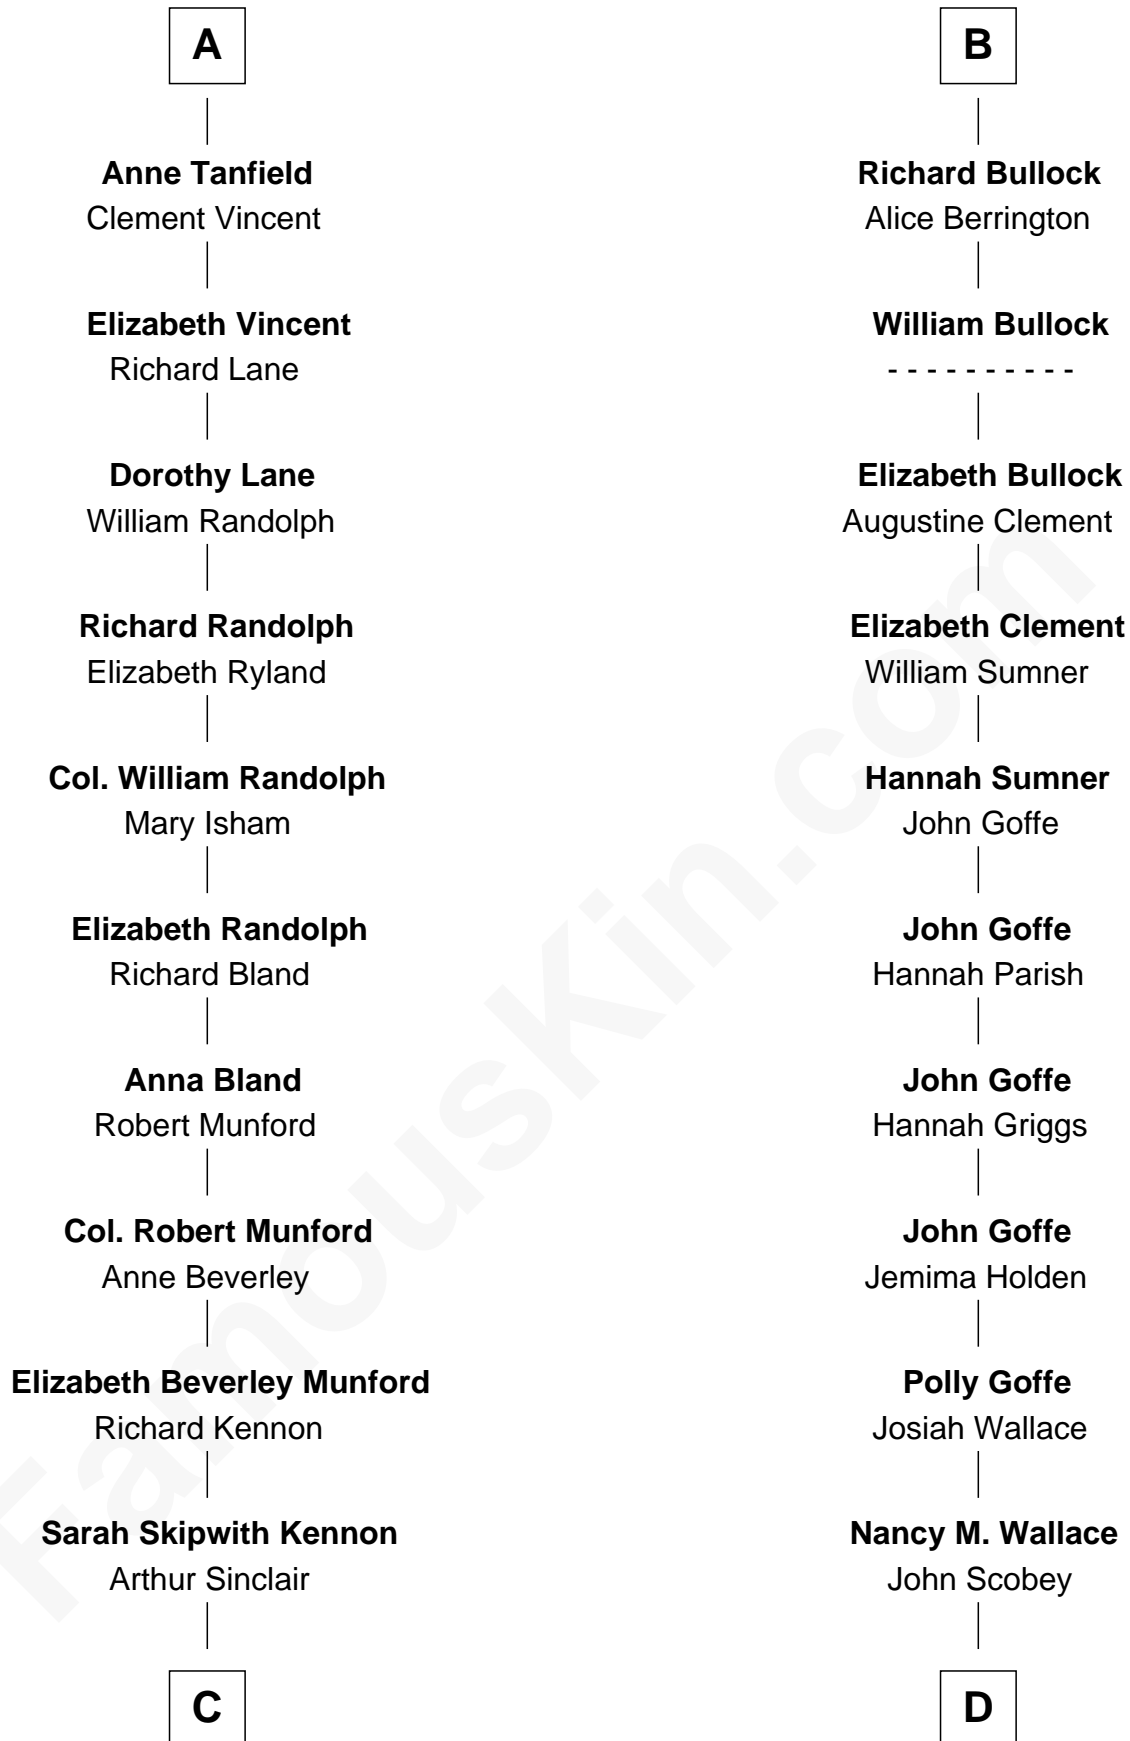

FamousKin.com

Relationship Chart of

Upton Sinclair

Pulitzer Prize Winning Novelist

19th cousin of

Lou (Henry) Hoover

First Lady of President Herbert Hoover

C

Arthur Sinclair
Lelia Imogen Dawley

Upton Beall Sinclair
Priscilla Augusta Harden

Upton Sinclair
Pulitzer Prize Novelist

D

Philomelia Sophia Scobey
Phineas Weed

Florence Ida Weed
Charles Delano Henry

Lou (Henry) Hoover
First Lady of Herbert Hoover