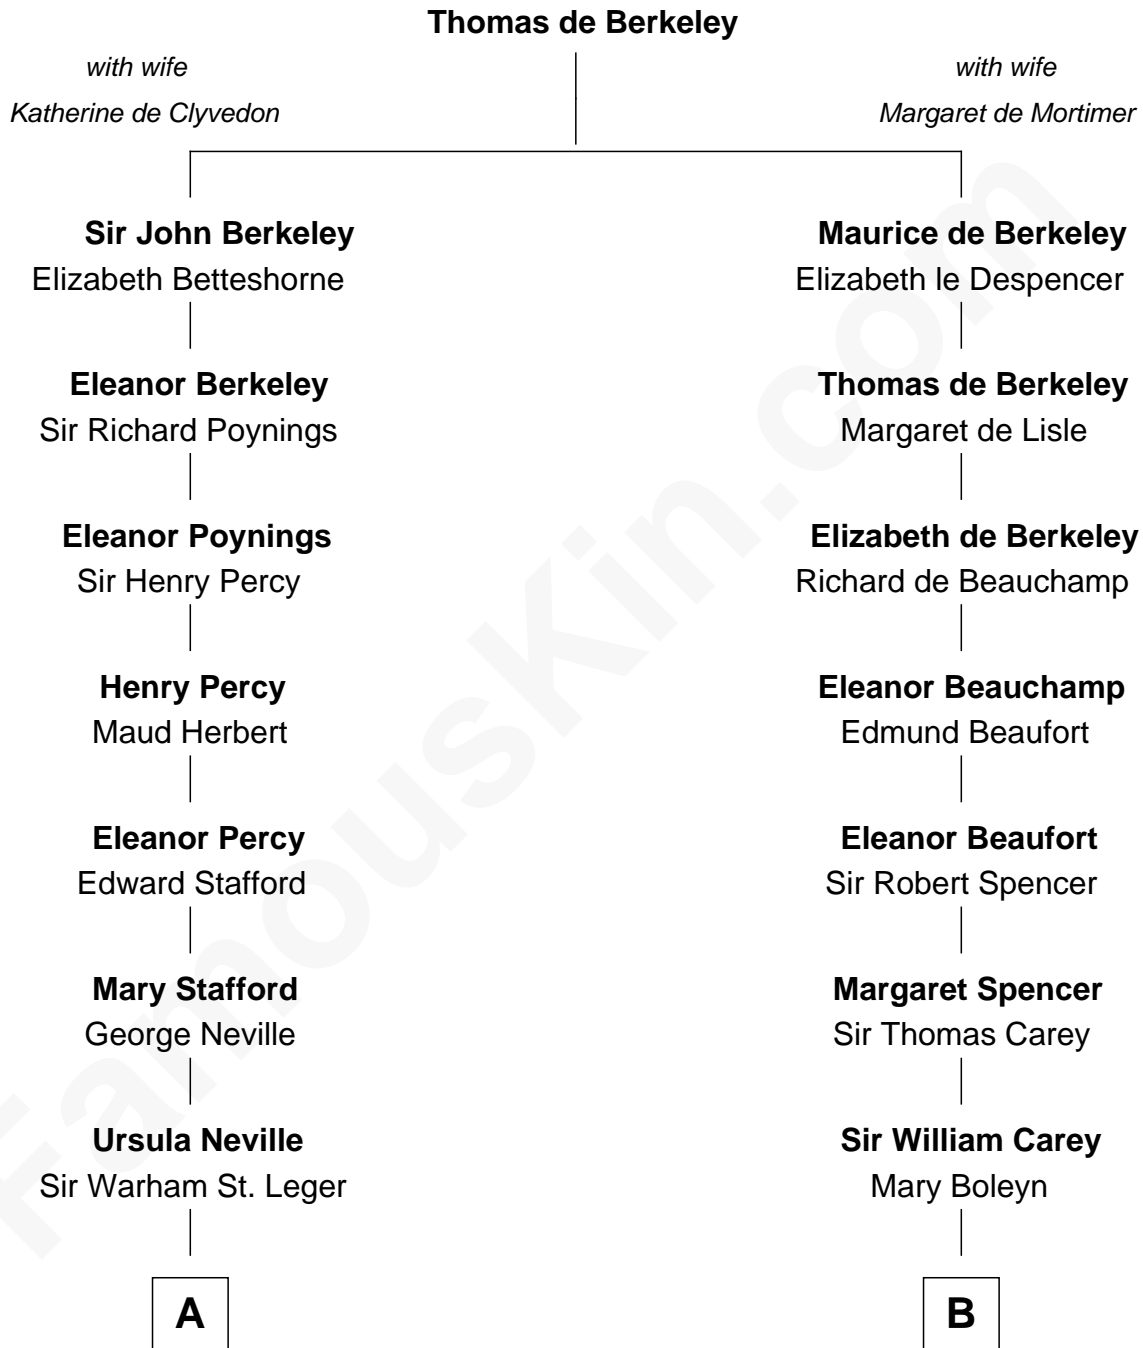

FamousKin.com

Relationship Chart of

Upton Sinclair

Pulitzer Prize Winning Novelist

18th cousin 1 time removed of

Edith (Bolling) Wilson

First Lady of President Woodrow Wilson

C

Arthur Sinclair
Lelia Imogen Dawley

Upton Beall Sinclair
Priscilla Augusta Harden

Upton Sinclair
Pulitzer Prize Novelist

D

William Holcombe Bolling
Sarah Spiers White

Edith (Bolling) Wilson
First Lady of Woodrow Wilson