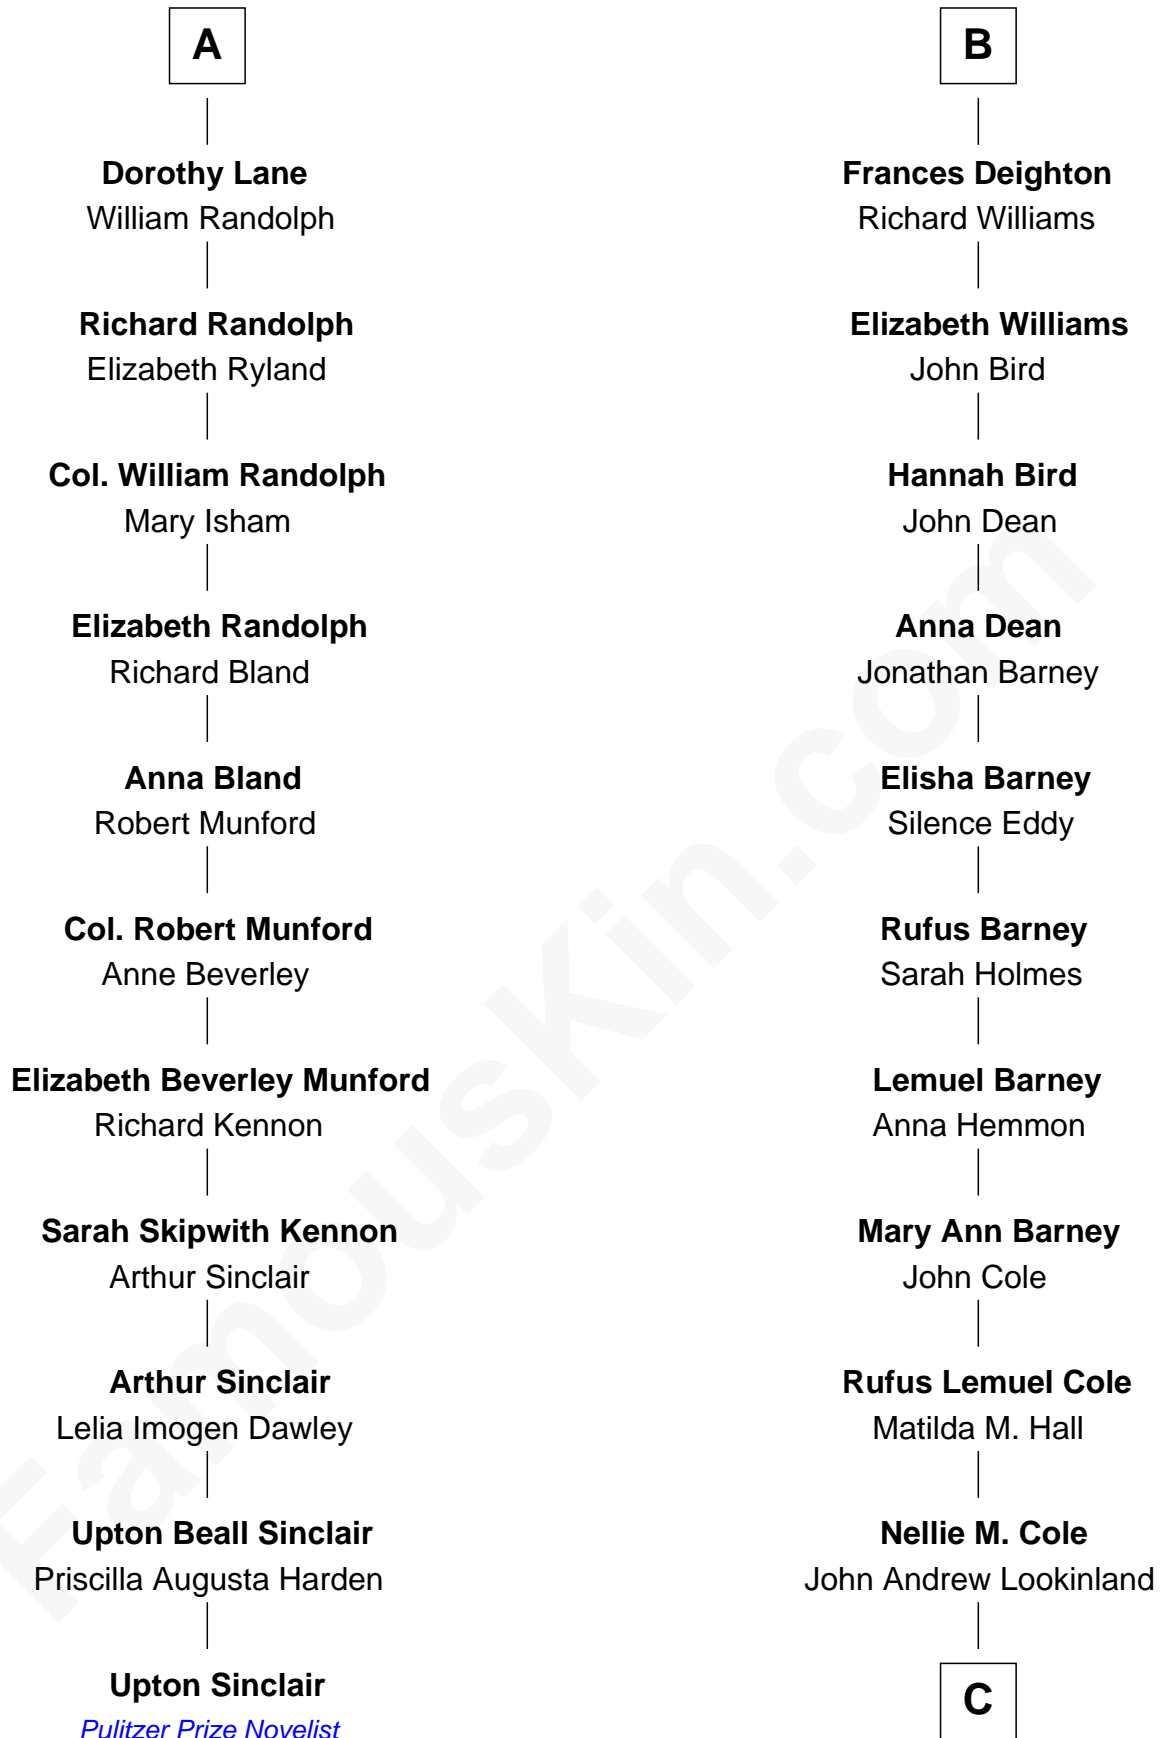

FamousKin.com

Relationship Chart of

Upton Sinclair

Pulitzer Prize Winning Novelist

17th cousin 2 times removed of

Michael Lookinland

TV Actor

Sir Thomas Mowbray

Elizabeth Fitzalan

Margaret Mowbray

Sir Robert Howard

Katherine Howard

Sir Edward Neville

Catherine Neville

Robert Tanfield

William Tanfield

Isabel Mowbray

Sir James Berkeley

Maurice Berkeley

Isabel Mead

Anne Berkeley

Sir William Dennis

Isabel Dennis

Sir John Berkeley

Elizabeth Berkeley

Henry Lygon

Elizabeth Lygon

Edward Bassett

Jane Bassett

John Deighton

B

C