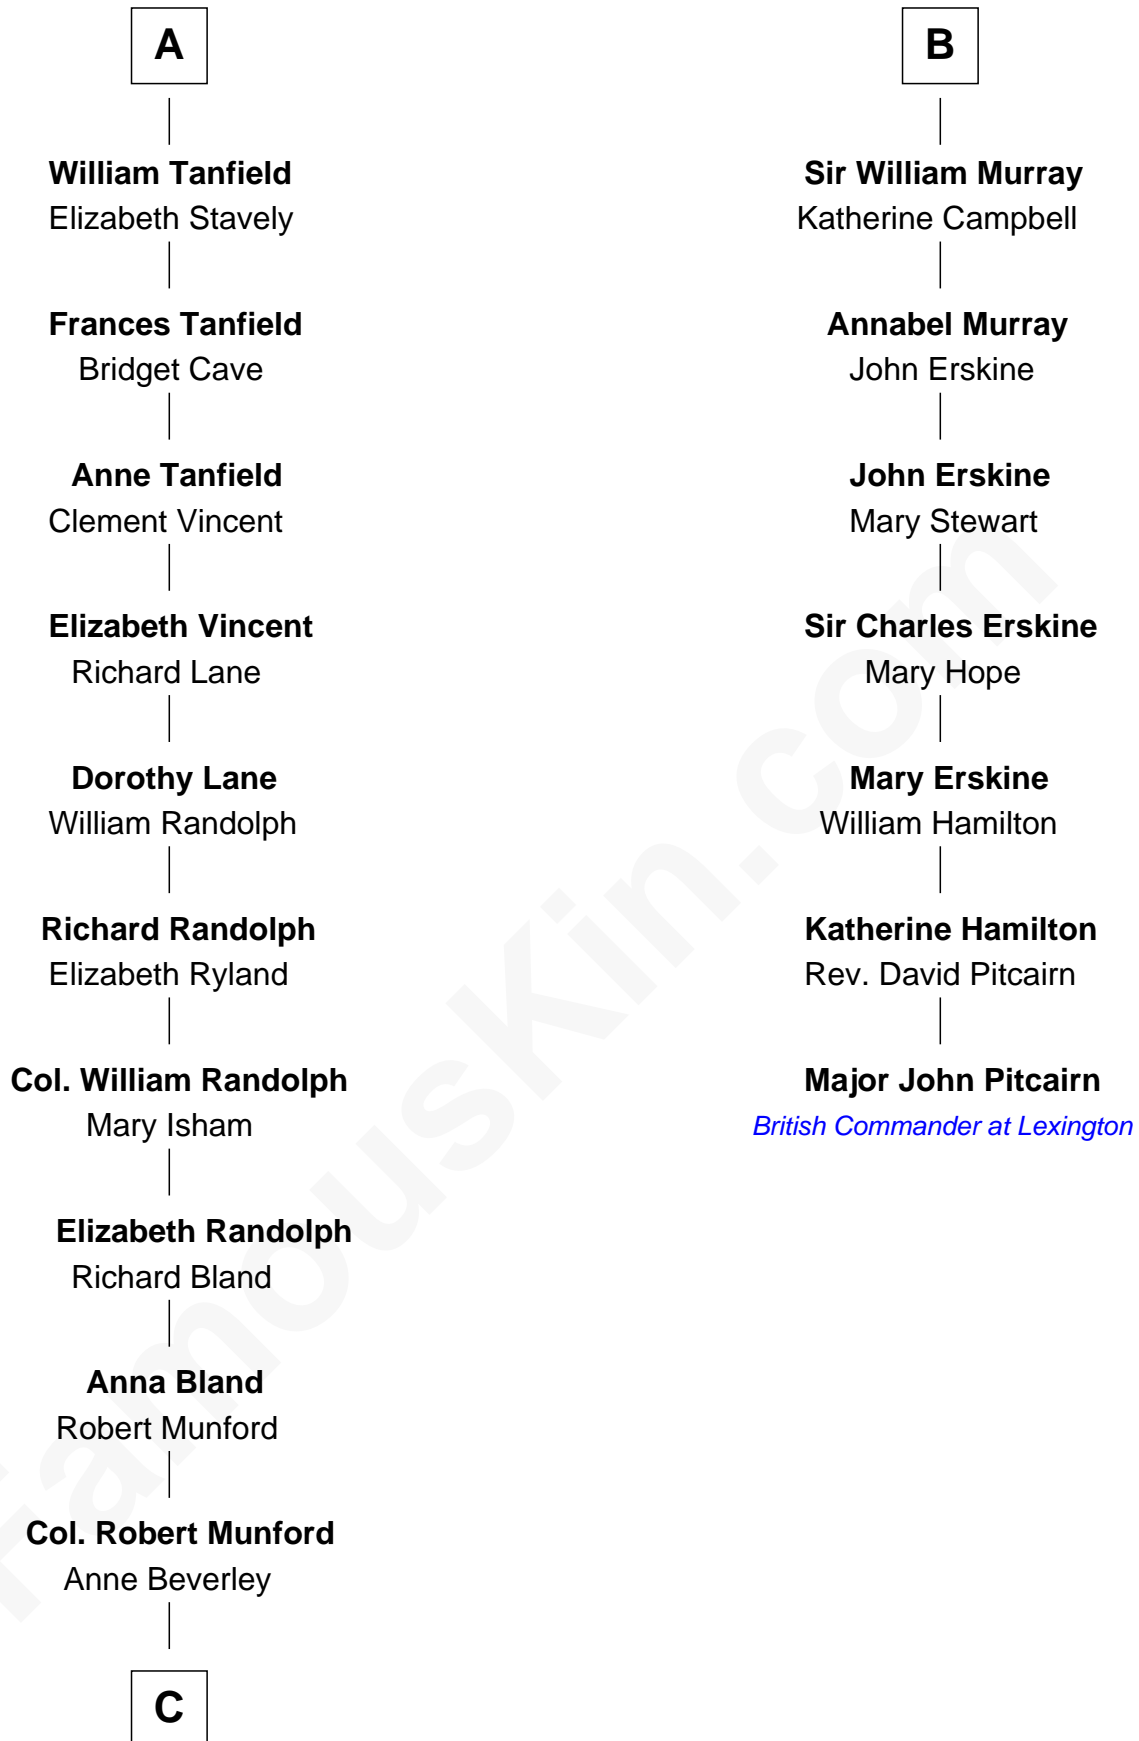

FamousKin.com

Relationship Chart of

Upton Sinclair

Pulitzer Prize Winning Novelist

13th cousin 8 times removed of

Major John Pitcairn

British Commander at Battle of Lexington

Margaret of France
Edward I, King of England

Margaret Wake

Joan Plantagenet

Thomas Holand

Sir Thomas de Holand

Alice Fitzalan

Margaret de Holand

Sir John Beaufort

Joan Beaufort

Sir James Stewart

John Stewart

Eleanor Sinclair

Margaret Stewart

Sir William Murray

B

C

Elizabeth Beverley Munford