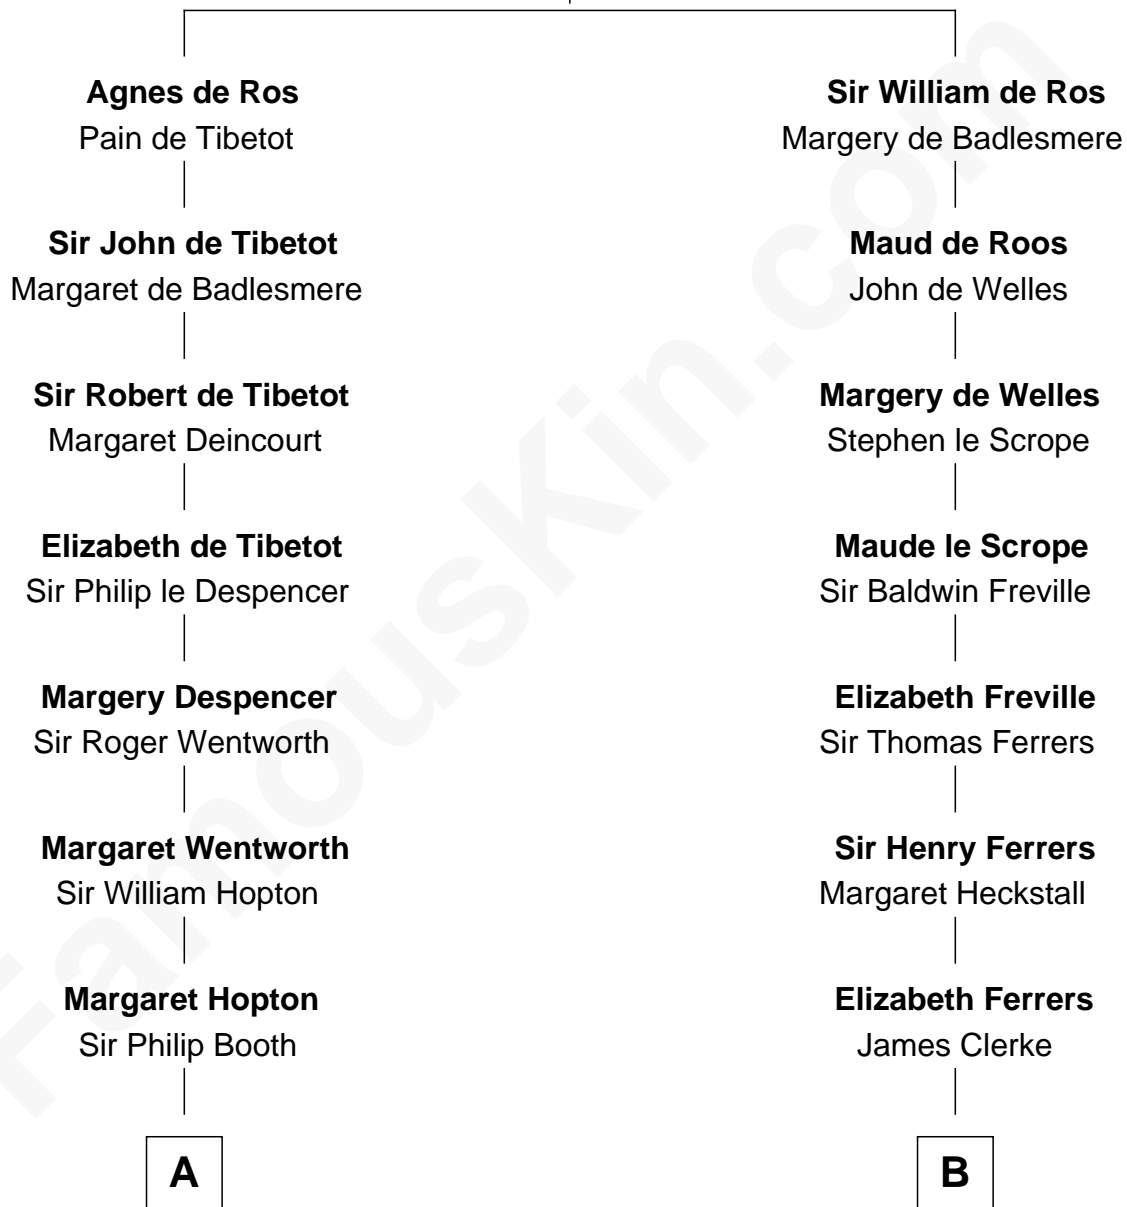

FamousKin.com

Relationship Chart of

Upton Sinclair

Pulitzer Prize Winning Novelist

20th cousin 1 time removed of

Marilyn Monroe

Actress, Model, and Singer

William de Ros
Maude de Vaux