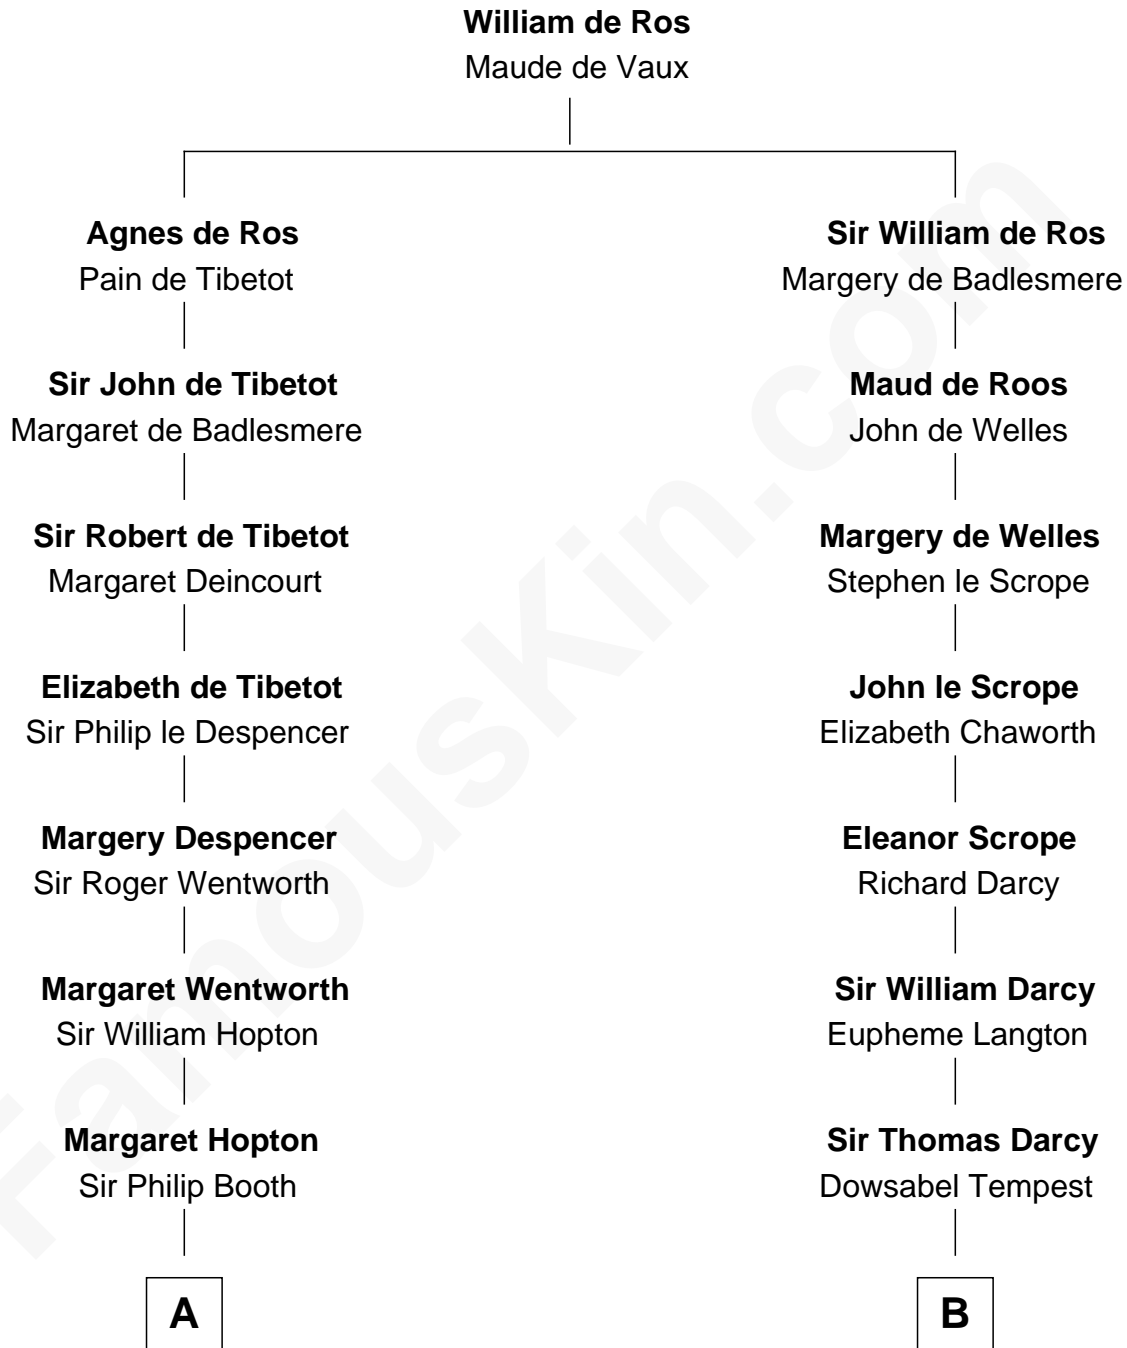

## Relationship Chart of

### Upton Sinclair

*Pulitzer Prize Winning Novelist*

14th cousin 7 times removed of

### Robert Treat Paine

*Signer of the Declaration of Independence*

**C**

—  
**Elizabeth Beverley Munford**

Richard Kennon

—  
**Sarah Skipwith Kennon**

Arthur Sinclair

—  
**Arthur Sinclair**