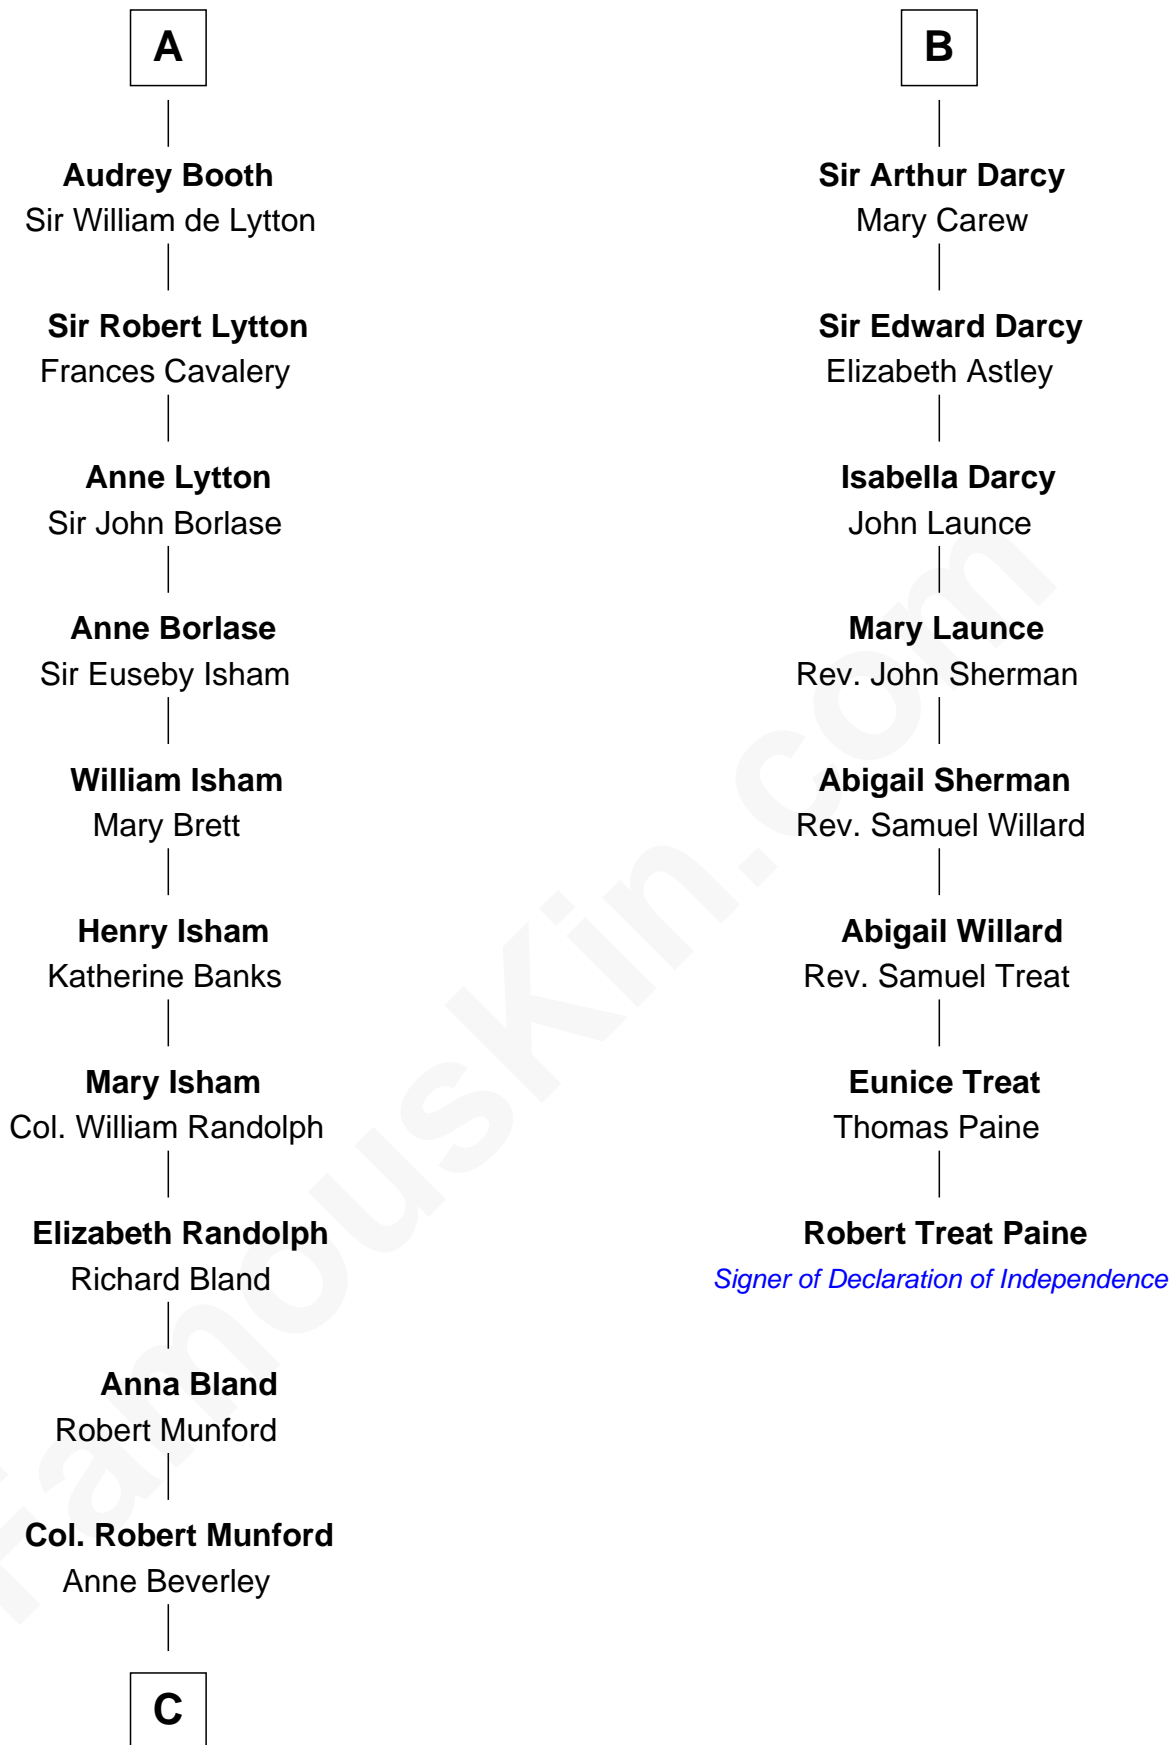

## Relationship Chart of

### Upton Sinclair

*Pulitzer Prize Winning Novelist*

14th cousin 7 times removed of

### Robert Treat Paine

*Signer of the Declaration of Independence*

**C**

—  
**Elizabeth Beverley Munford**

Richard Kennon

—  
**Sarah Skipwith Kennon**

Arthur Sinclair

—  
**Arthur Sinclair**