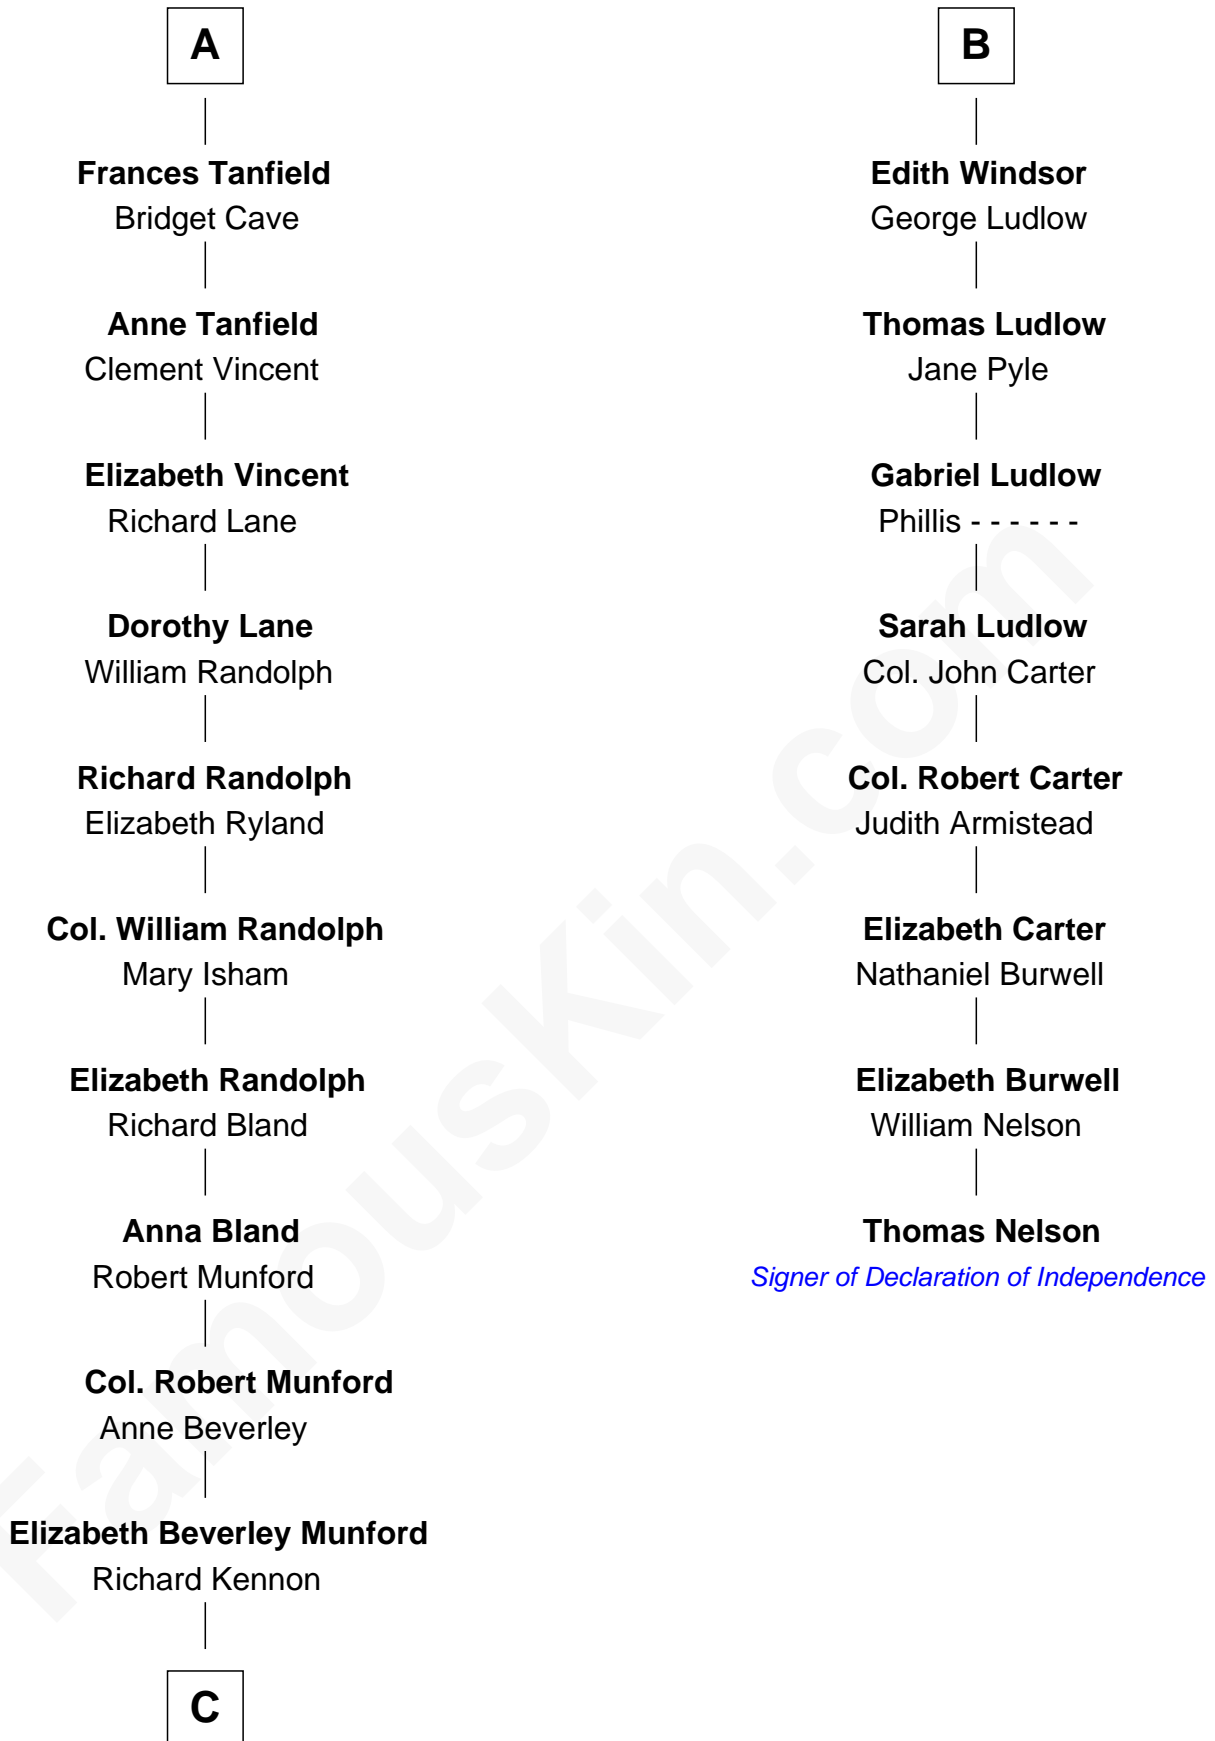

### Upton Sinclair

*Pulitzer Prize Winning Novelist*

14th cousin 6 times removed of

**Elizabeth de Courtnay**  
Sir Andrew Luttrell

**Elizabeth Fitzalan**  
Sir Thomas Mowbray

**Sir Hugh Luttrell**  
Catherine de Beaumont

**Margaret Mowbray**  
Sir Robert Howard

**Elizabeth Luttrell**  
John Stratton

**Katherine Howard**  
Sir Edward Neville

**Elizabeth Stratton**  
John Andrews

**Catherine Neville**  
Robert Tanfield

**Elizabeth Andrews**  
Sir Thomas de Windsor

**William Tanfield**  
Elizabeth Stavely

**Sir Andrews de Windsor**  
Elizabeth Blount

**A**

**B**

**C**

—  
**Sarah Skipwith Kennon**

Arthur Sinclair

—  
**Arthur Sinclair**

Lelia Imogen Dawley