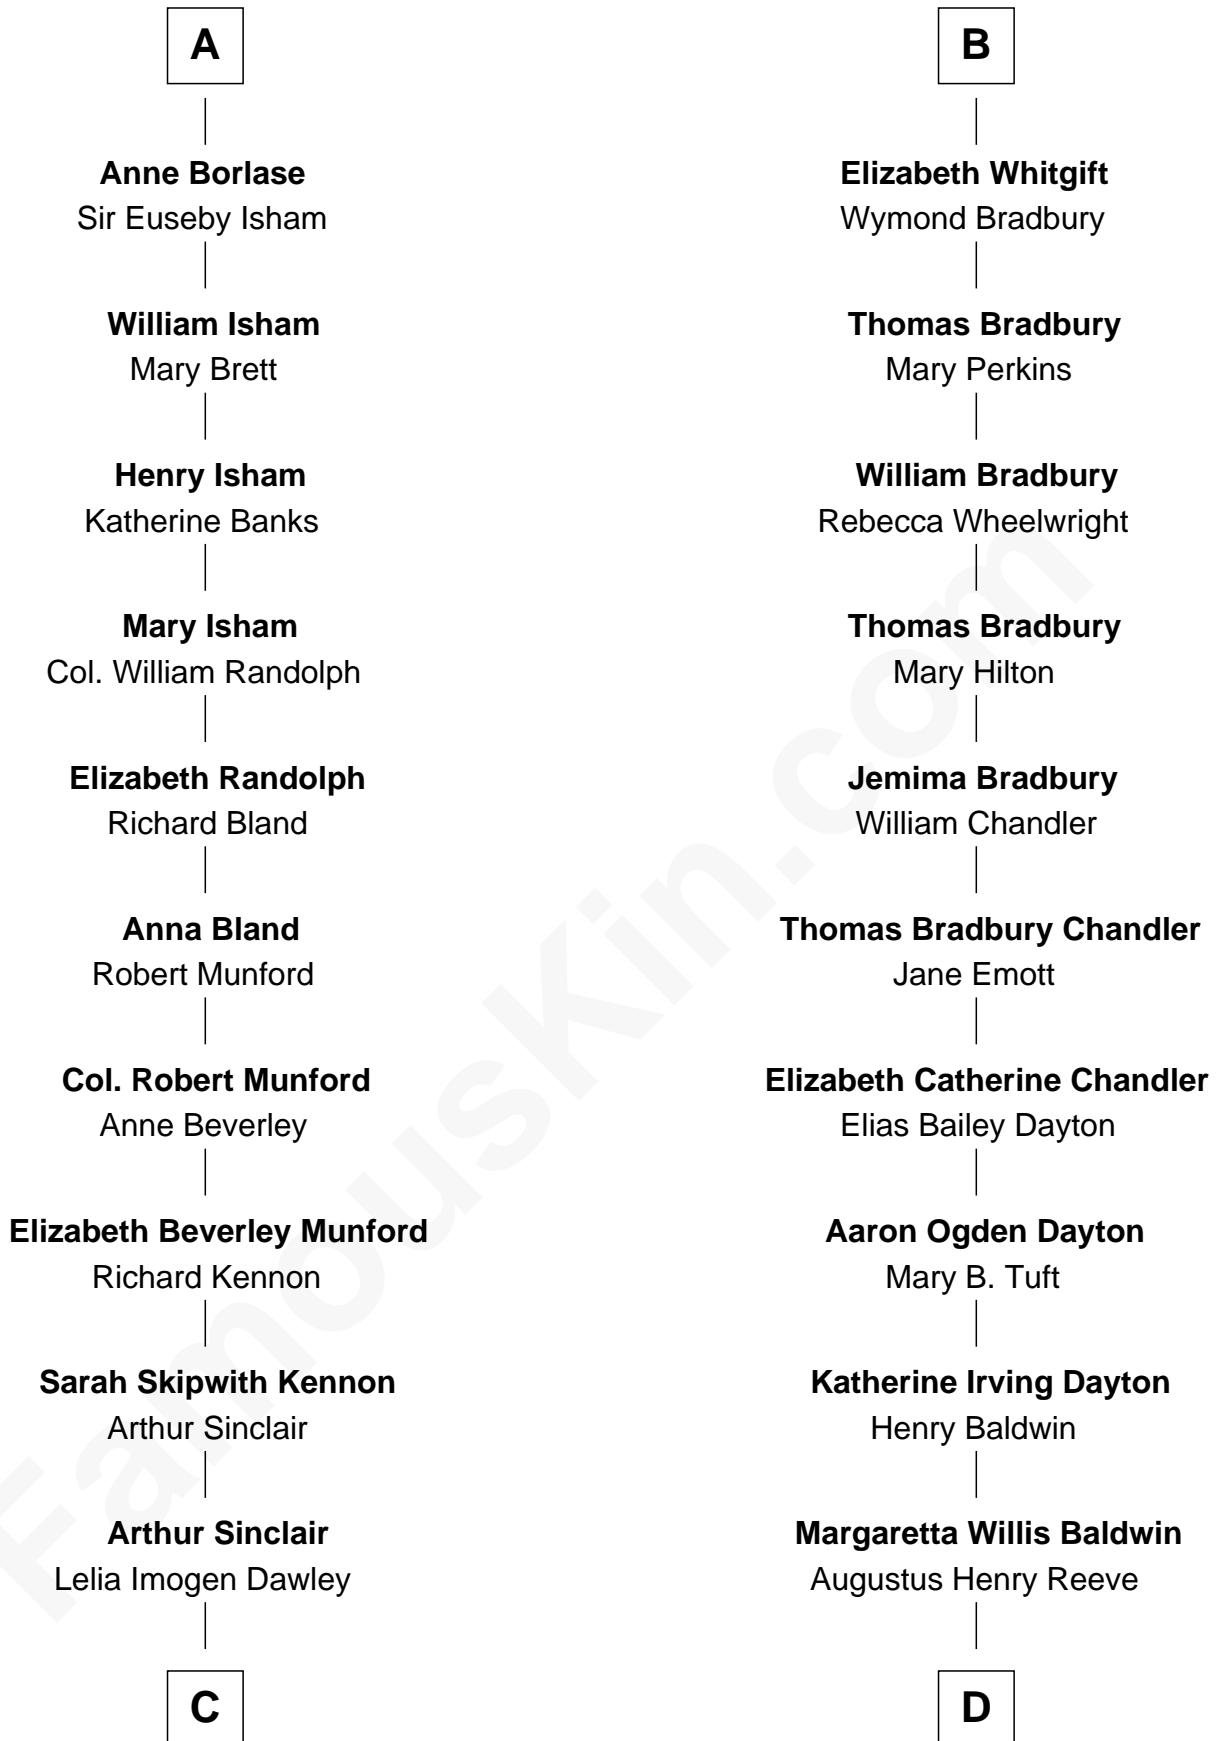

FamousKin.com

Relationship Chart of

Upton Sinclair

Pulitzer Prize Winning Novelist

18th cousin 1 time removed of

Christopher Reeve

Movie Actor

C