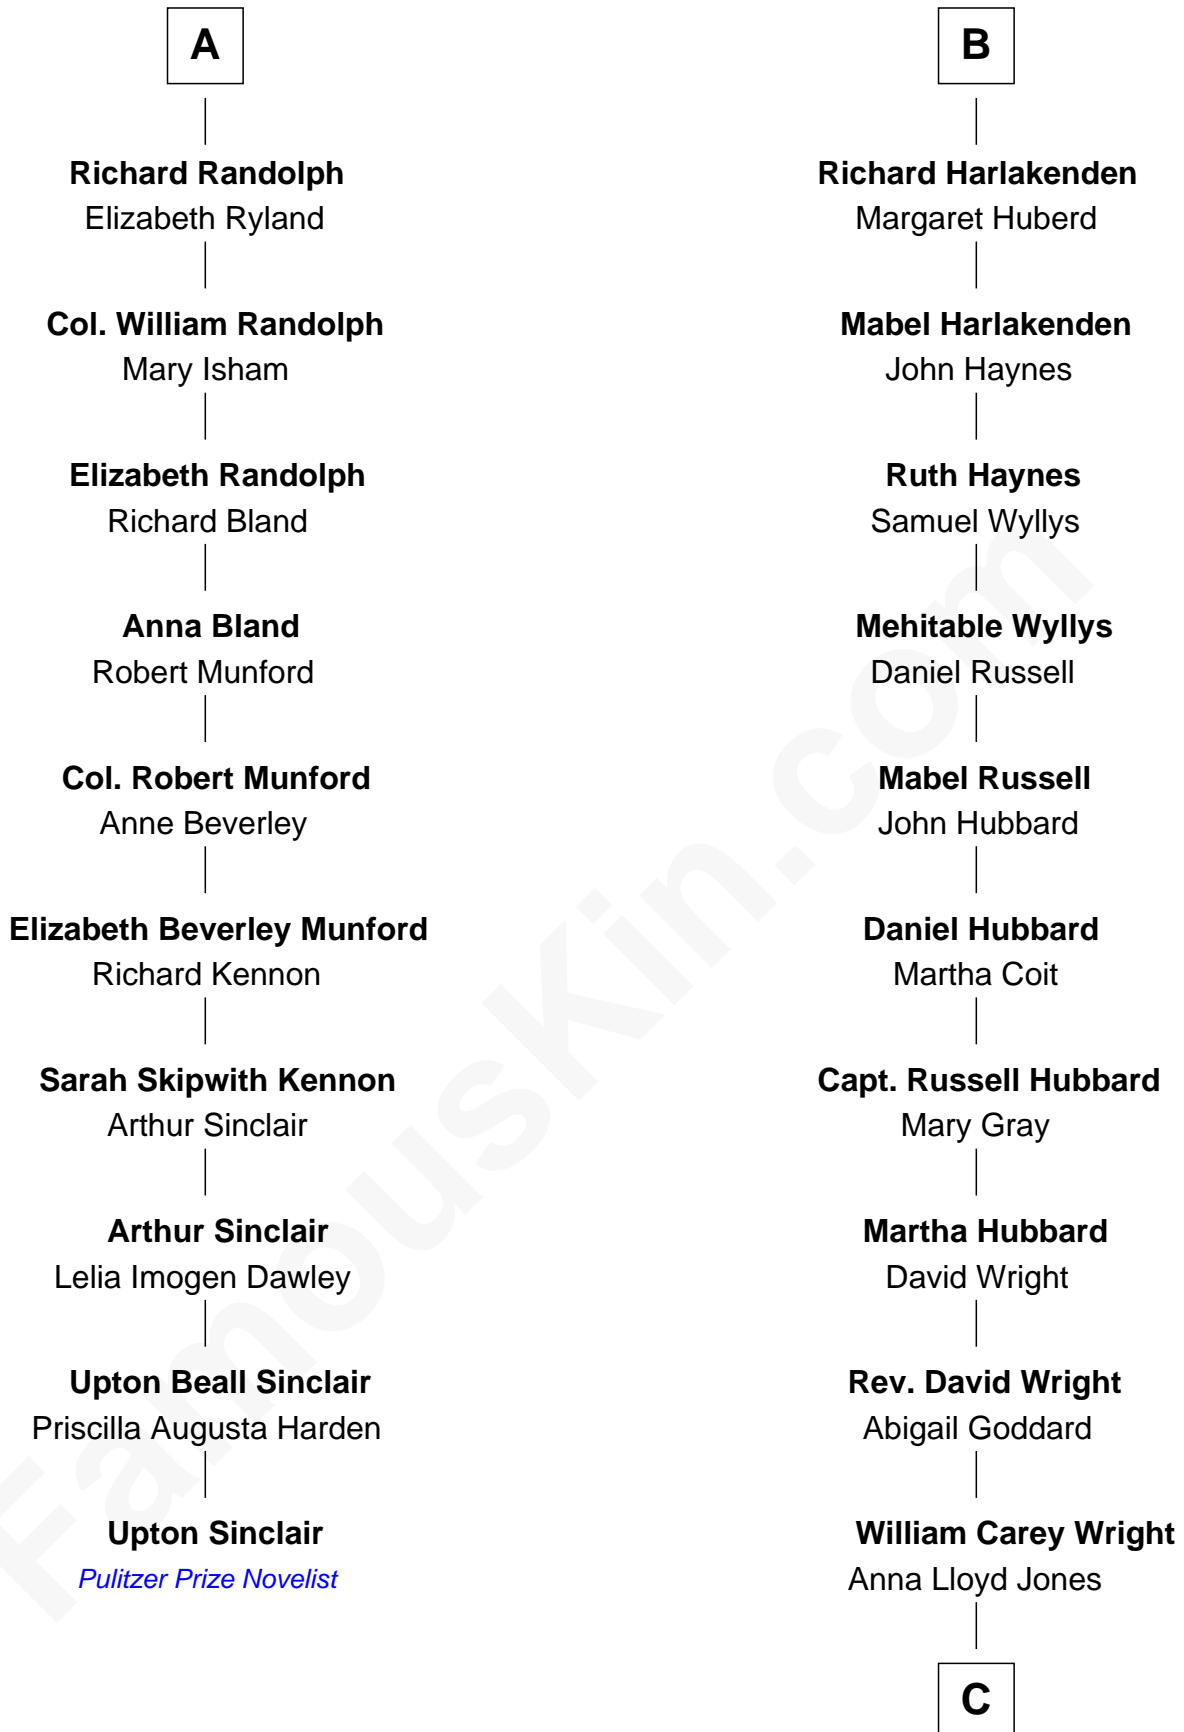

FamousKin.com

Relationship Chart of

Upton Sinclair

Pulitzer Prize Winning Novelist

16th cousin 3 times removed of

Anne Baxter
Movie Actress

Sir Ralph Neville
Joan Beaufort

Sir Edward Neville
Katherine Howard

Catherine Neville
Robert Tanfield

William Tanfield
Elizabeth Stavelly

Frances Tanfield
Bridget Cave

Anne Tanfield
Clement Vincent

Elizabeth Vincent
Richard Lane

Dorothy Lane
William Randolph

A

Sir Richard Neville
Alice Montagu

Alice de Neville
Sir Henry FitzHugh

Alice FitzHugh
Sir John Fiennes

Thomas Fiennes
Anne Bouchier

Catherine Fiennes
Richard Loudenoys

Mary Loudenoys
Thomas Harlakenden

Roger Harlakenden

B

C